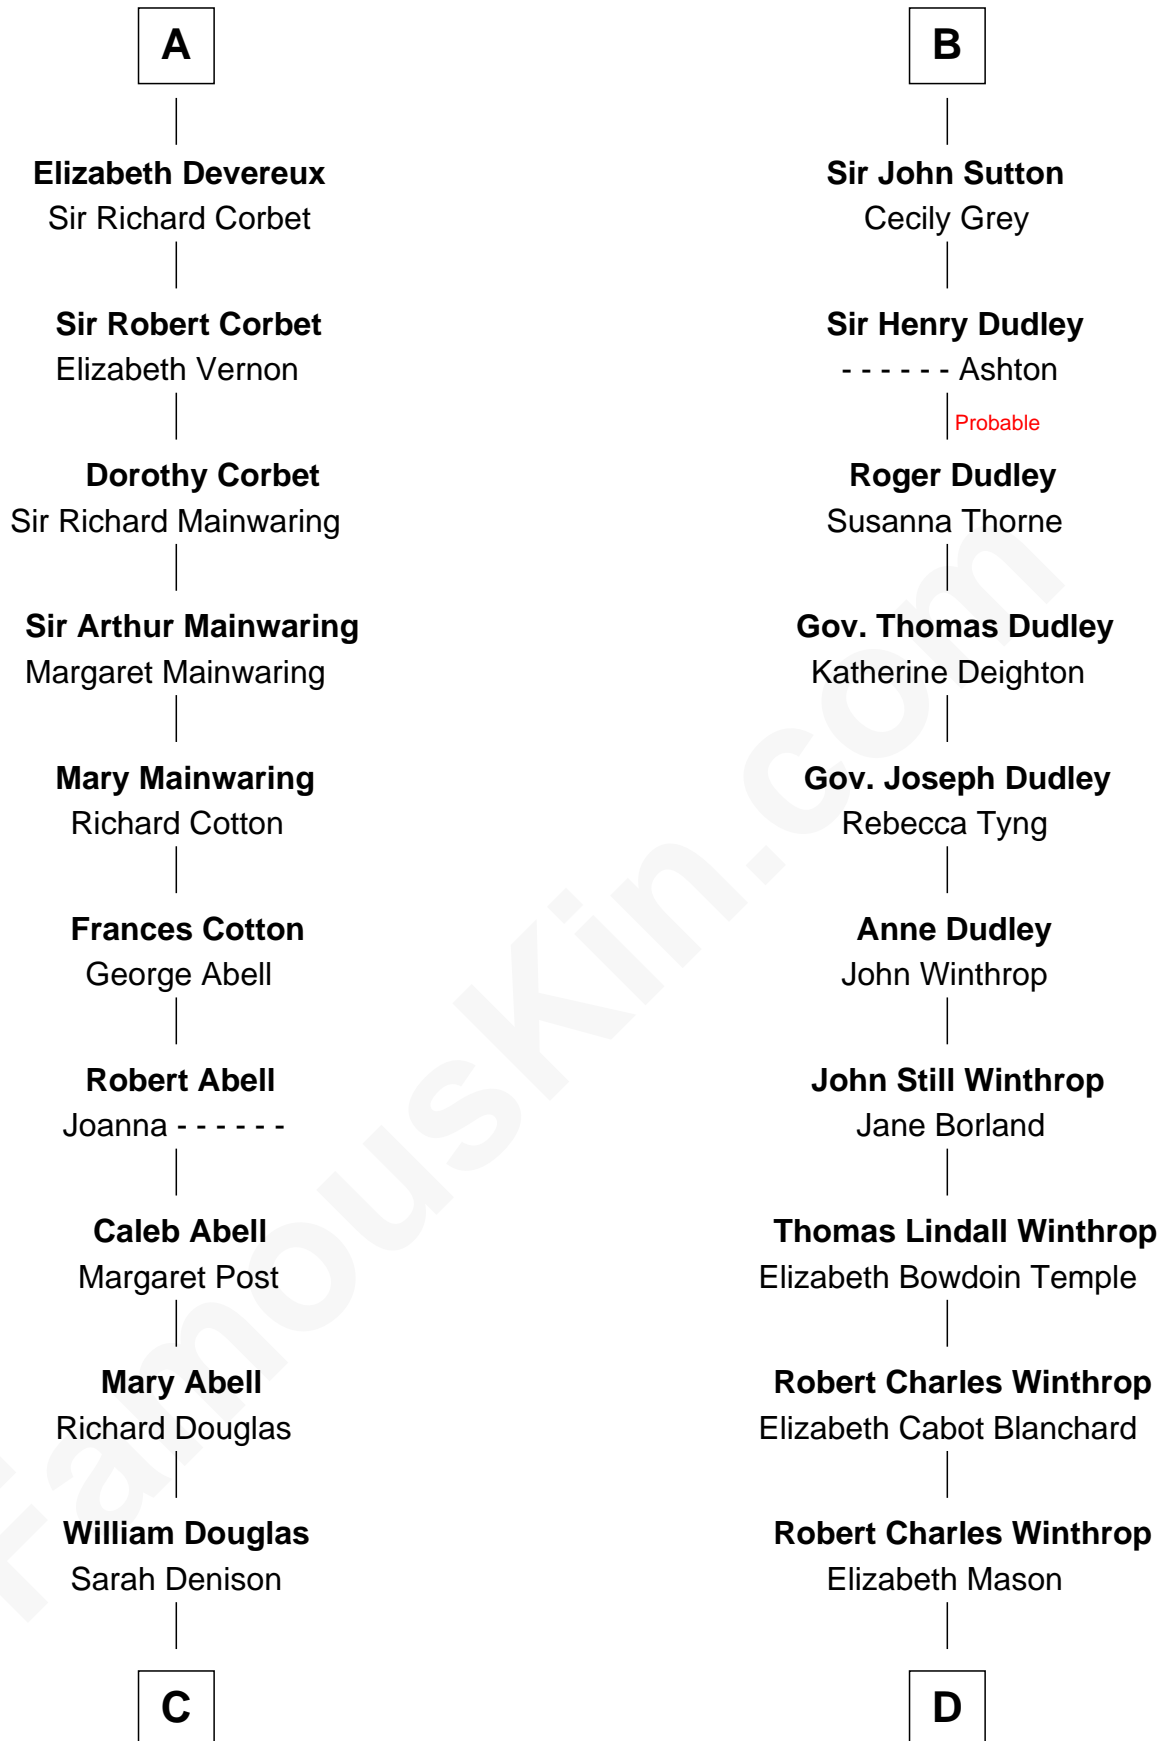

FamousKin.com
Relationship Chart of
Melvyn Douglas
Movie Actor

19th cousin 2 times removed of
John Kerry
68th U.S. Secretary of State

C

Richard Douglas

Lucy Way

Erskine Douglas

Sophia Garrett

Emma Jane Douglas

Col. George Taliaferro Shackelford

Lena Priscilla Shackelford

Edouard Gregory Hesselberg

Melvyn Douglas

Movie Actor

D

Margaret Tyndal Winthrop

James Grant Forbes