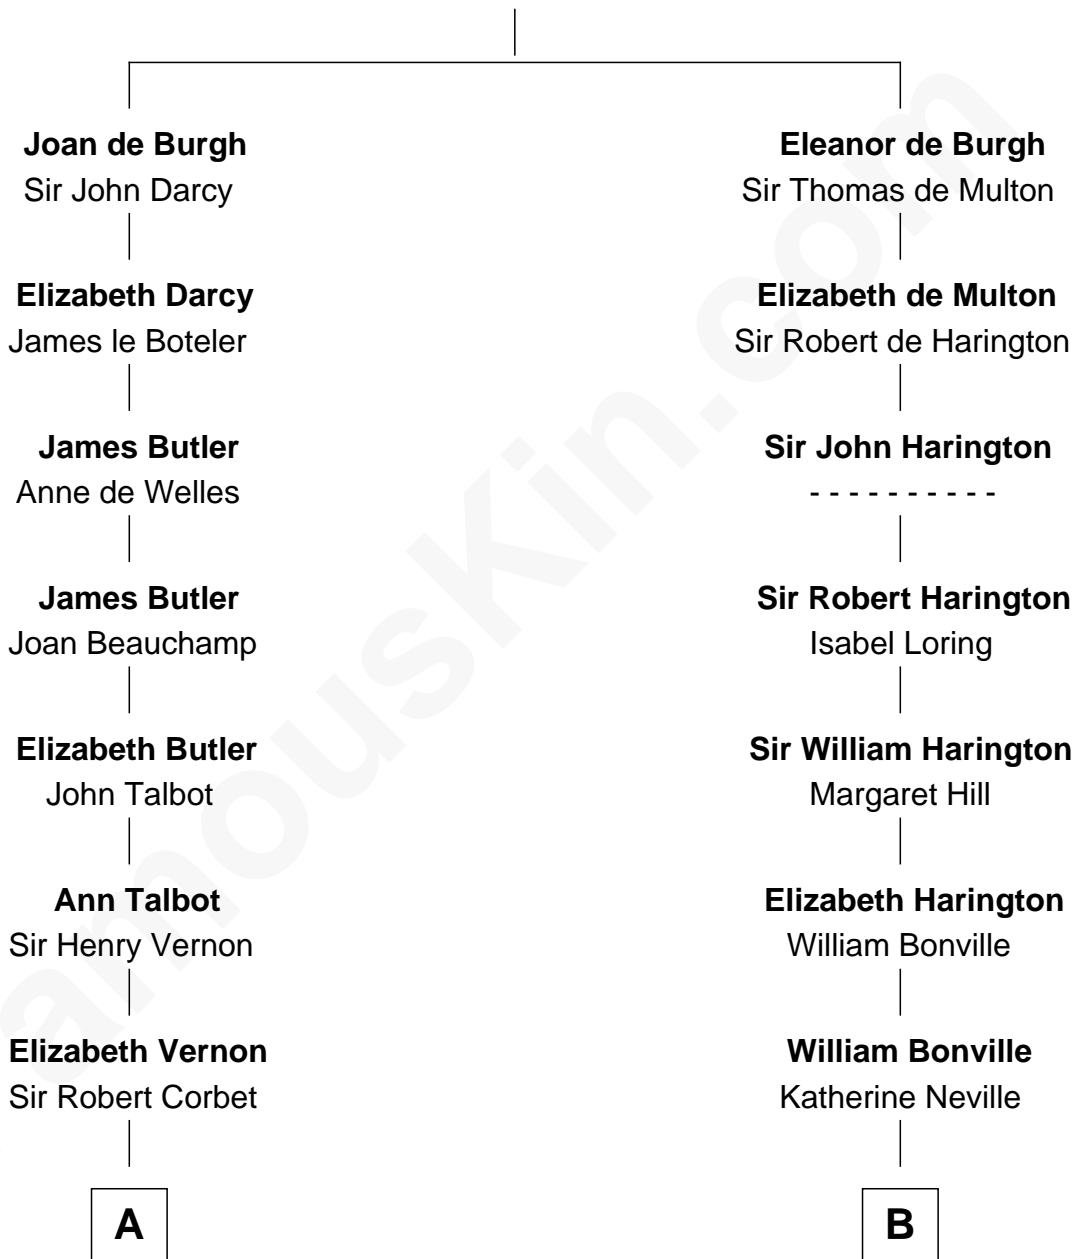

FamousKin.com Relationship Chart of

Melvyn Douglas

Movie Actor

19th cousin 1 time removed of

John Kerry

68th U.S. Secretary of State

Sir Richard de Burgh

Margaret - - - - -

C

Emma Jane Douglas
Col. George Taliaferro Shackelford

Lena Priscilla Shackelford
Edouard Gregory Hesselberg

Melvyn Douglas
Movie Actor

D

Robert Charles Winthrop
Elizabeth Mason

Margaret Tyndal Winthrop
James Grant Forbes

Rosemary Isabel Forbes
Richard John Kerry

John Kerry
68th U.S. Secretary of State

FamousKin.com