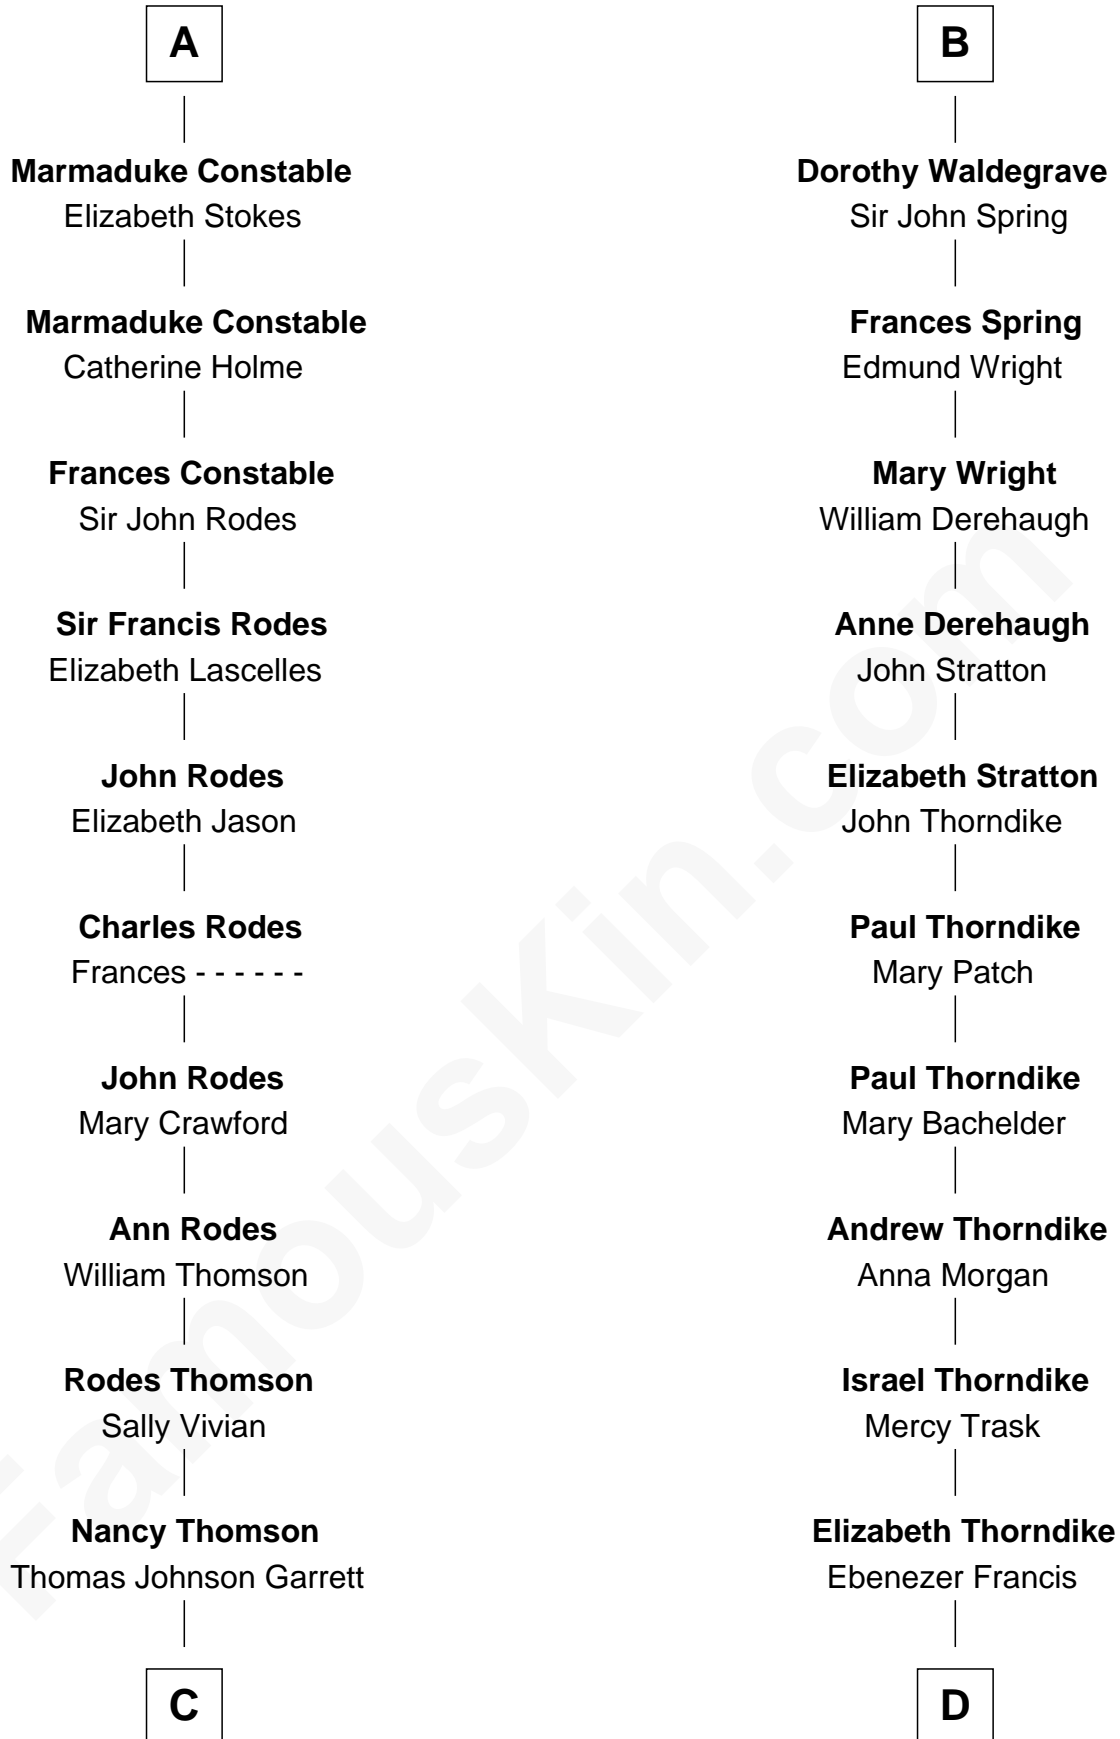

FamousKin.com
Relationship Chart of
Melvyn Douglas
Movie Actor

20th cousin 1 time removed of
John Kerry
68th U.S. Secretary of State

C

Sophia Garrett
Erskine Douglas

Emma Jane Douglas
Col. George Taliaferro Shackelford

Lena Priscilla Shackelford
Edouard Gregory Hesselberg

Melvyn Douglas
Movie Actor

D

Sarah Ellen Francis
Robert Means Mason

Elizabeth Mason
Robert Charles Winthrop

Margaret Tyndal Winthrop
James Grant Forbes