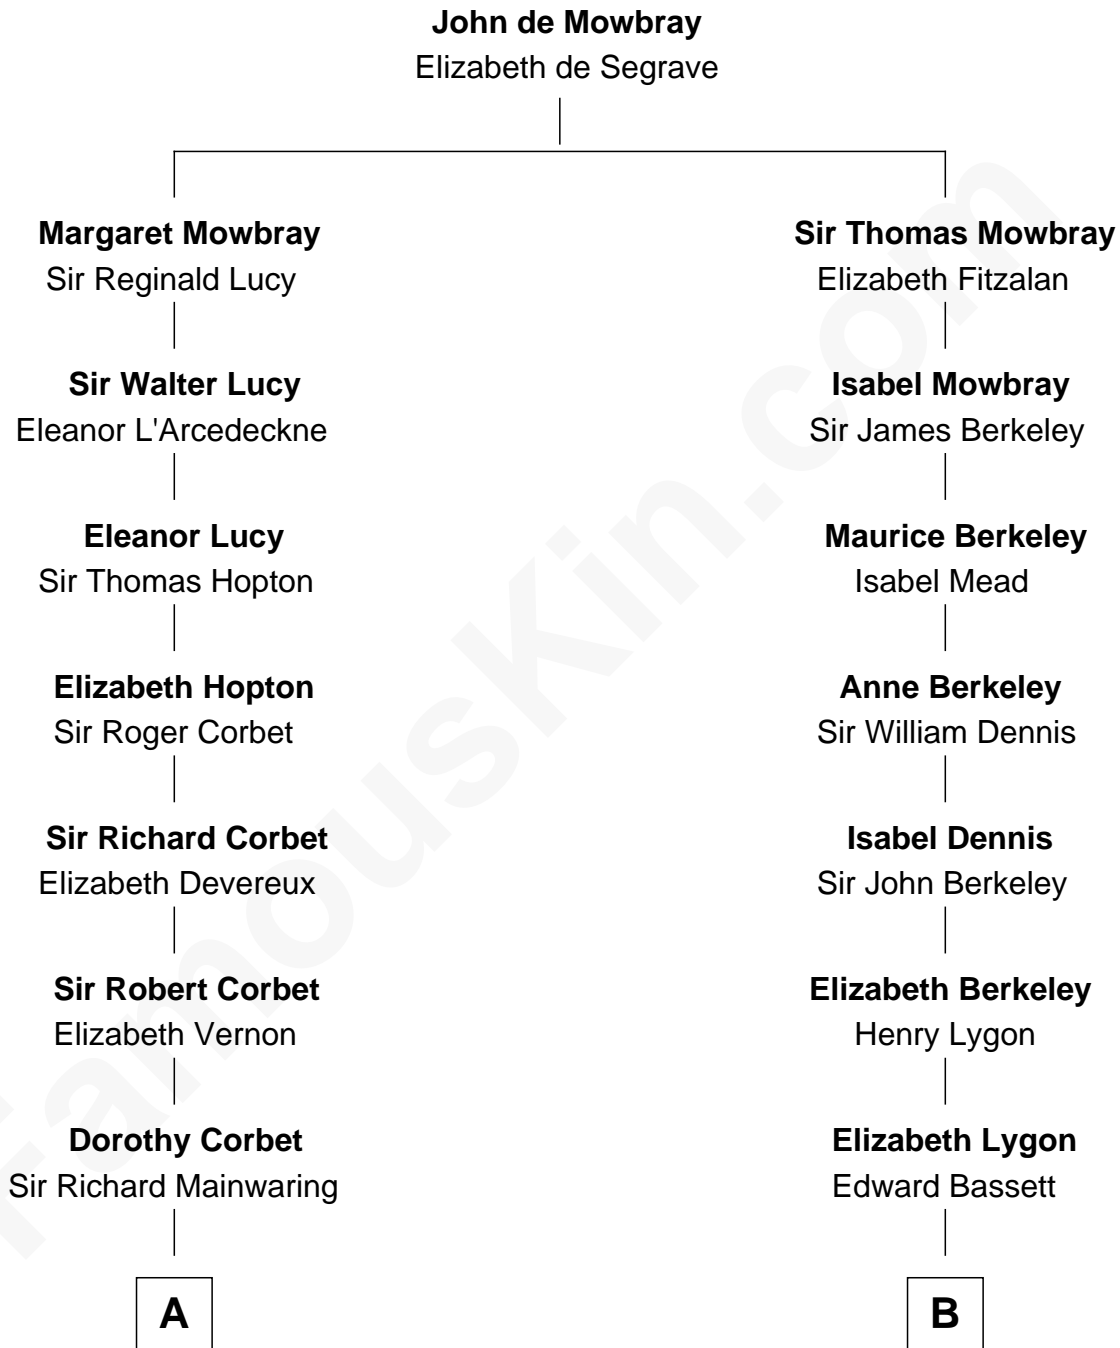

FamousKin.com
Relationship Chart of
Melvyn Douglas
Movie Actor

17th cousin 1 time removed of
John Kerry
68th U.S. Secretary of State

C

Lena Priscilla Shackelford
Edouard Gregory Hesselberg

Melvyn Douglas
Movie Actor

FamousKin.com