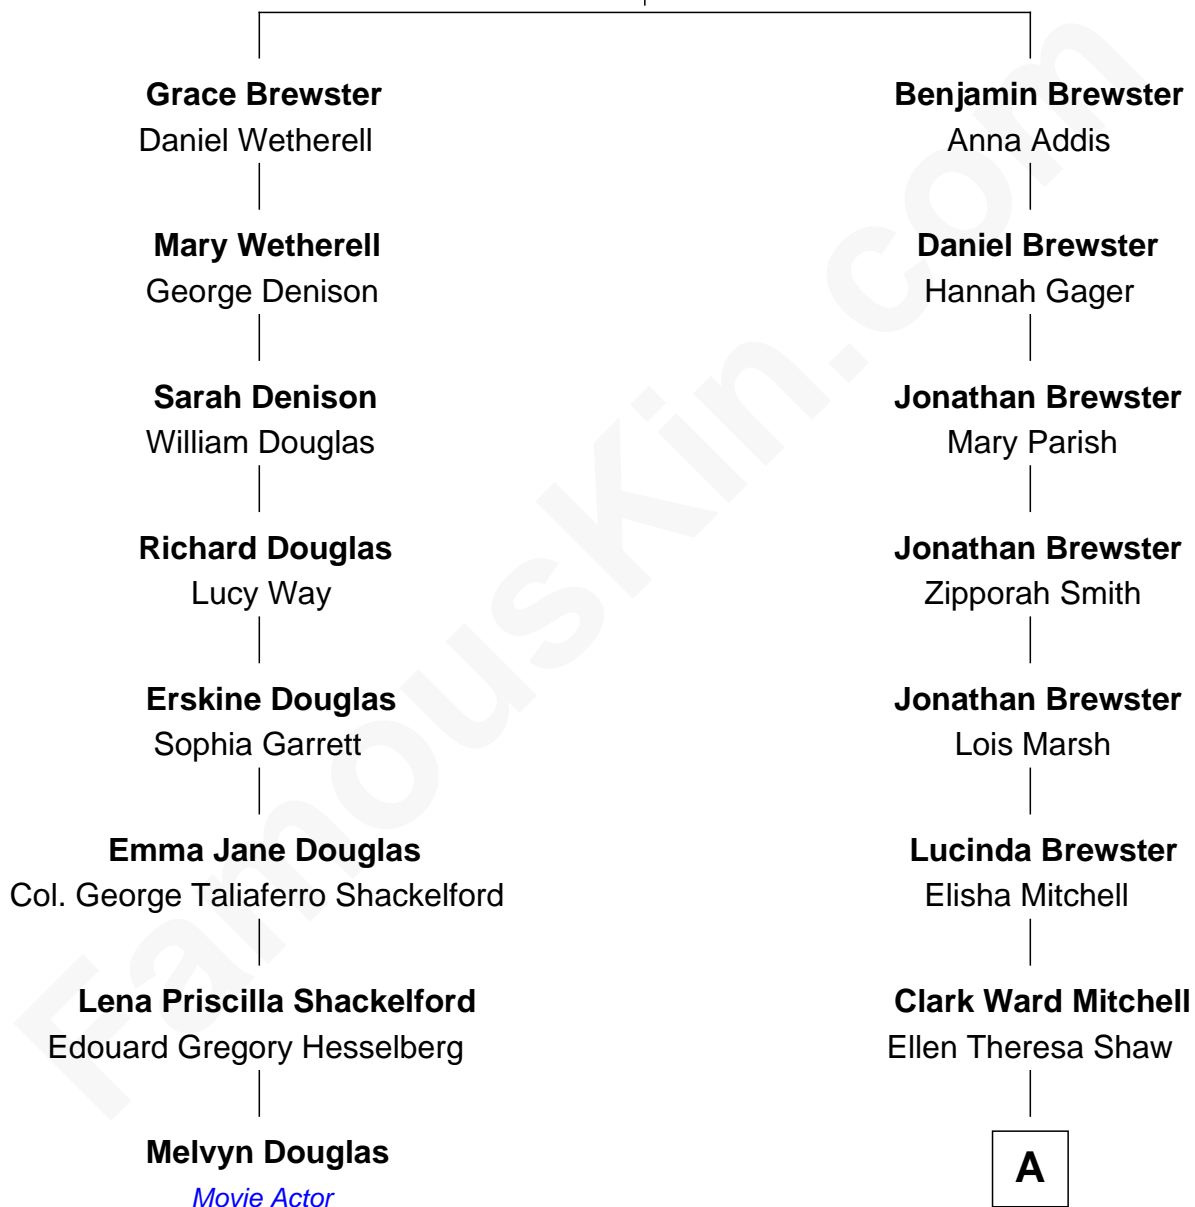

**FamousKin.com**  
**Relationship Chart of**  
**Melvyn Douglas**  
*Movie Actor*

7th cousin 2 times removed of

**Julia Child**  
*American Chef, Author and TV Personality*

**Jonathan Brewster**  
 Lucretia Oldham