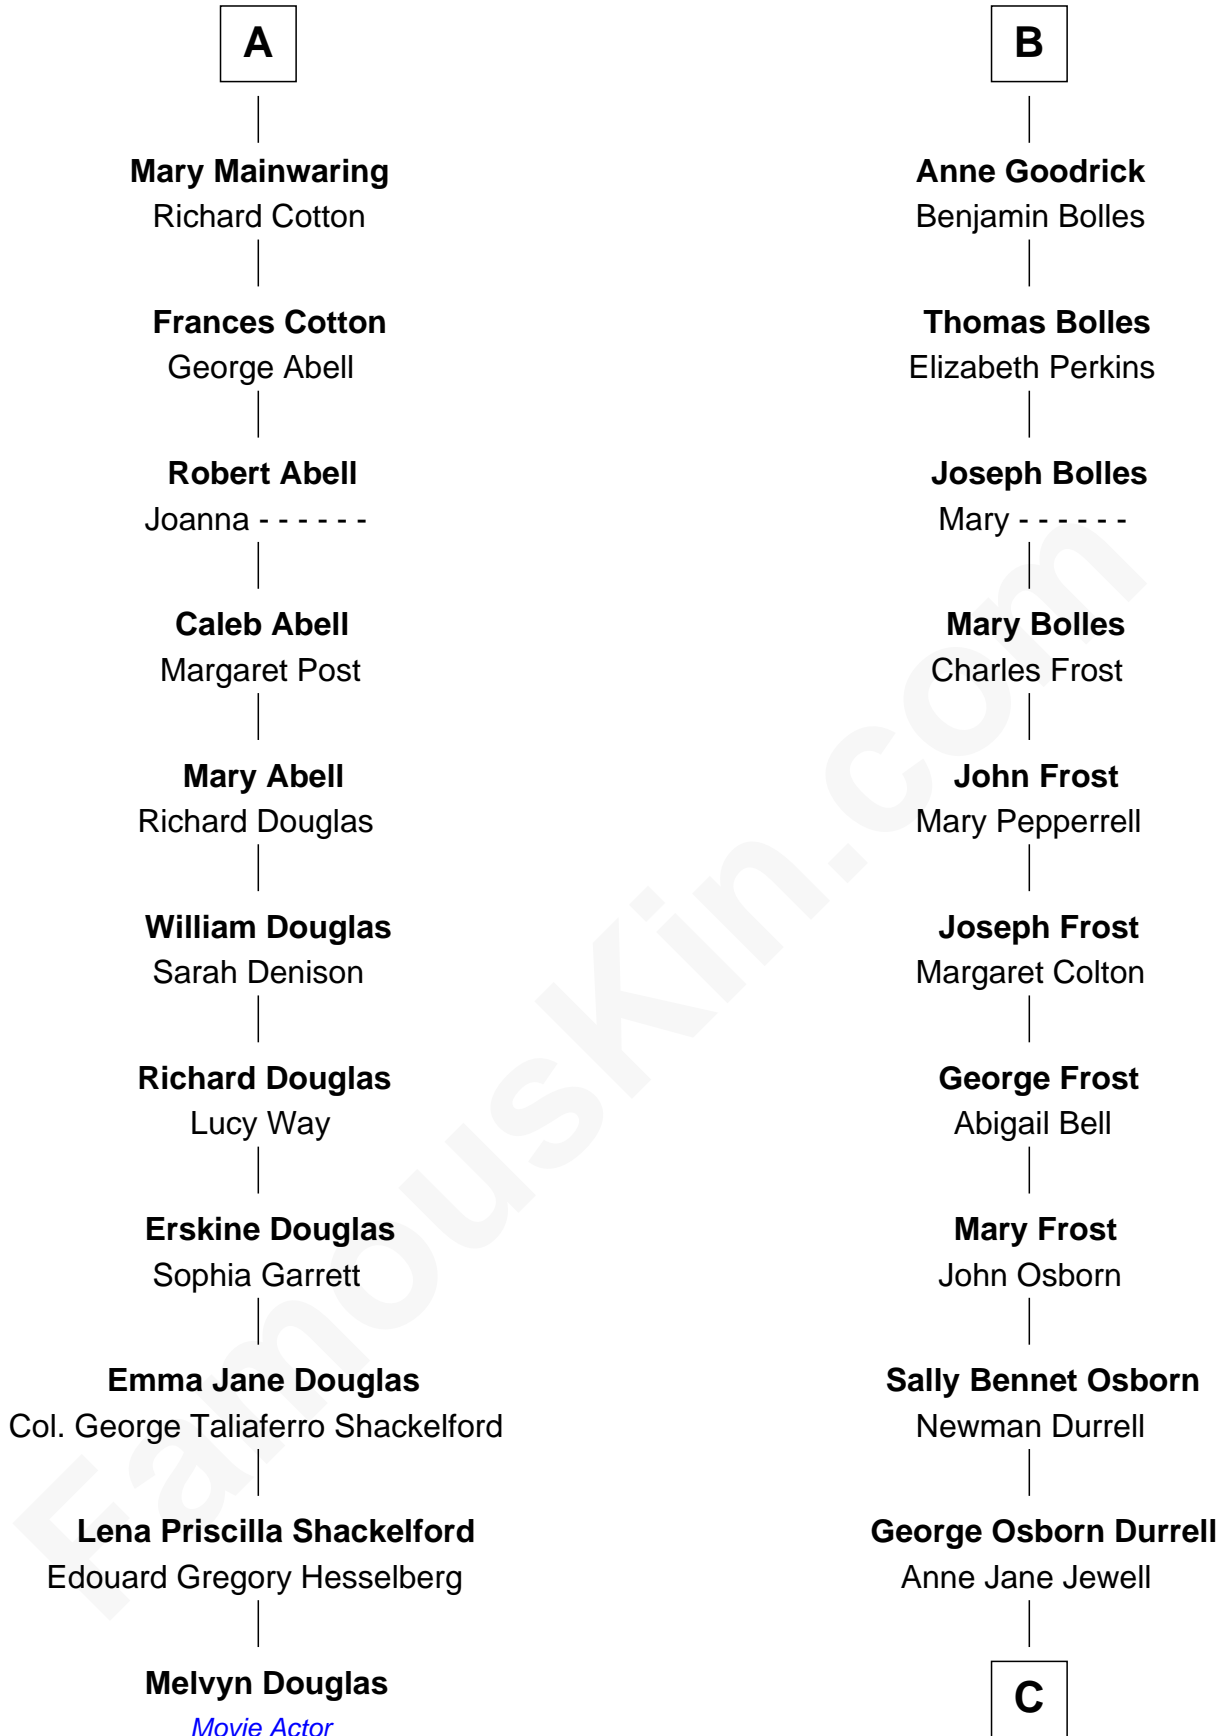

FamousKin.com
Relationship Chart of
Melvyn Douglas
Movie Actor

17th cousin 2 times removed of

Lucille Ball
TV Actress - "I Love Lucy"

John de Welles
Maud de Roos

C

Nellie Rebecca Durrell

Jasper Clinton Ball

Henry Durrell Ball

Desiree Evelyn Hunt

Lucille Ball

TV Actress - "I Love Lucy"

FamousKin.com