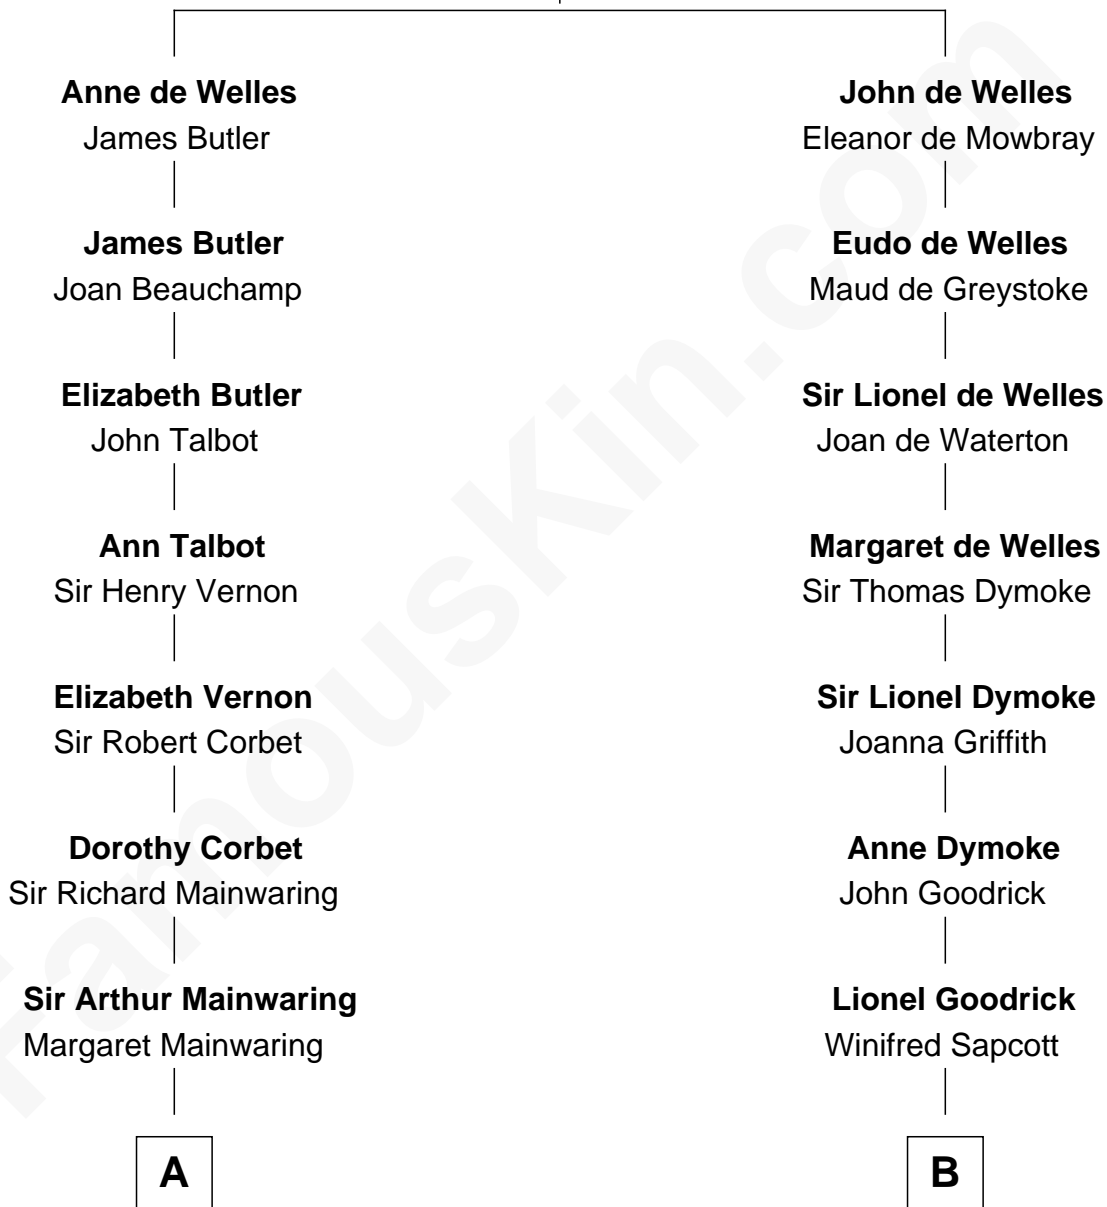

FamousKin.com
Relationship Chart of
Melvyn Douglas
Movie Actor

17th cousin 2 times removed of

Lucille Ball
TV Actress - "I Love Lucy"

John de Welles
Maud de Roos

C

Nellie Rebecca Durrell

Jasper Clinton Ball

Henry Durrell Ball

Desiree Evelyn Hunt

Lucille Ball

TV Actress - "I Love Lucy"

FamousKin.com