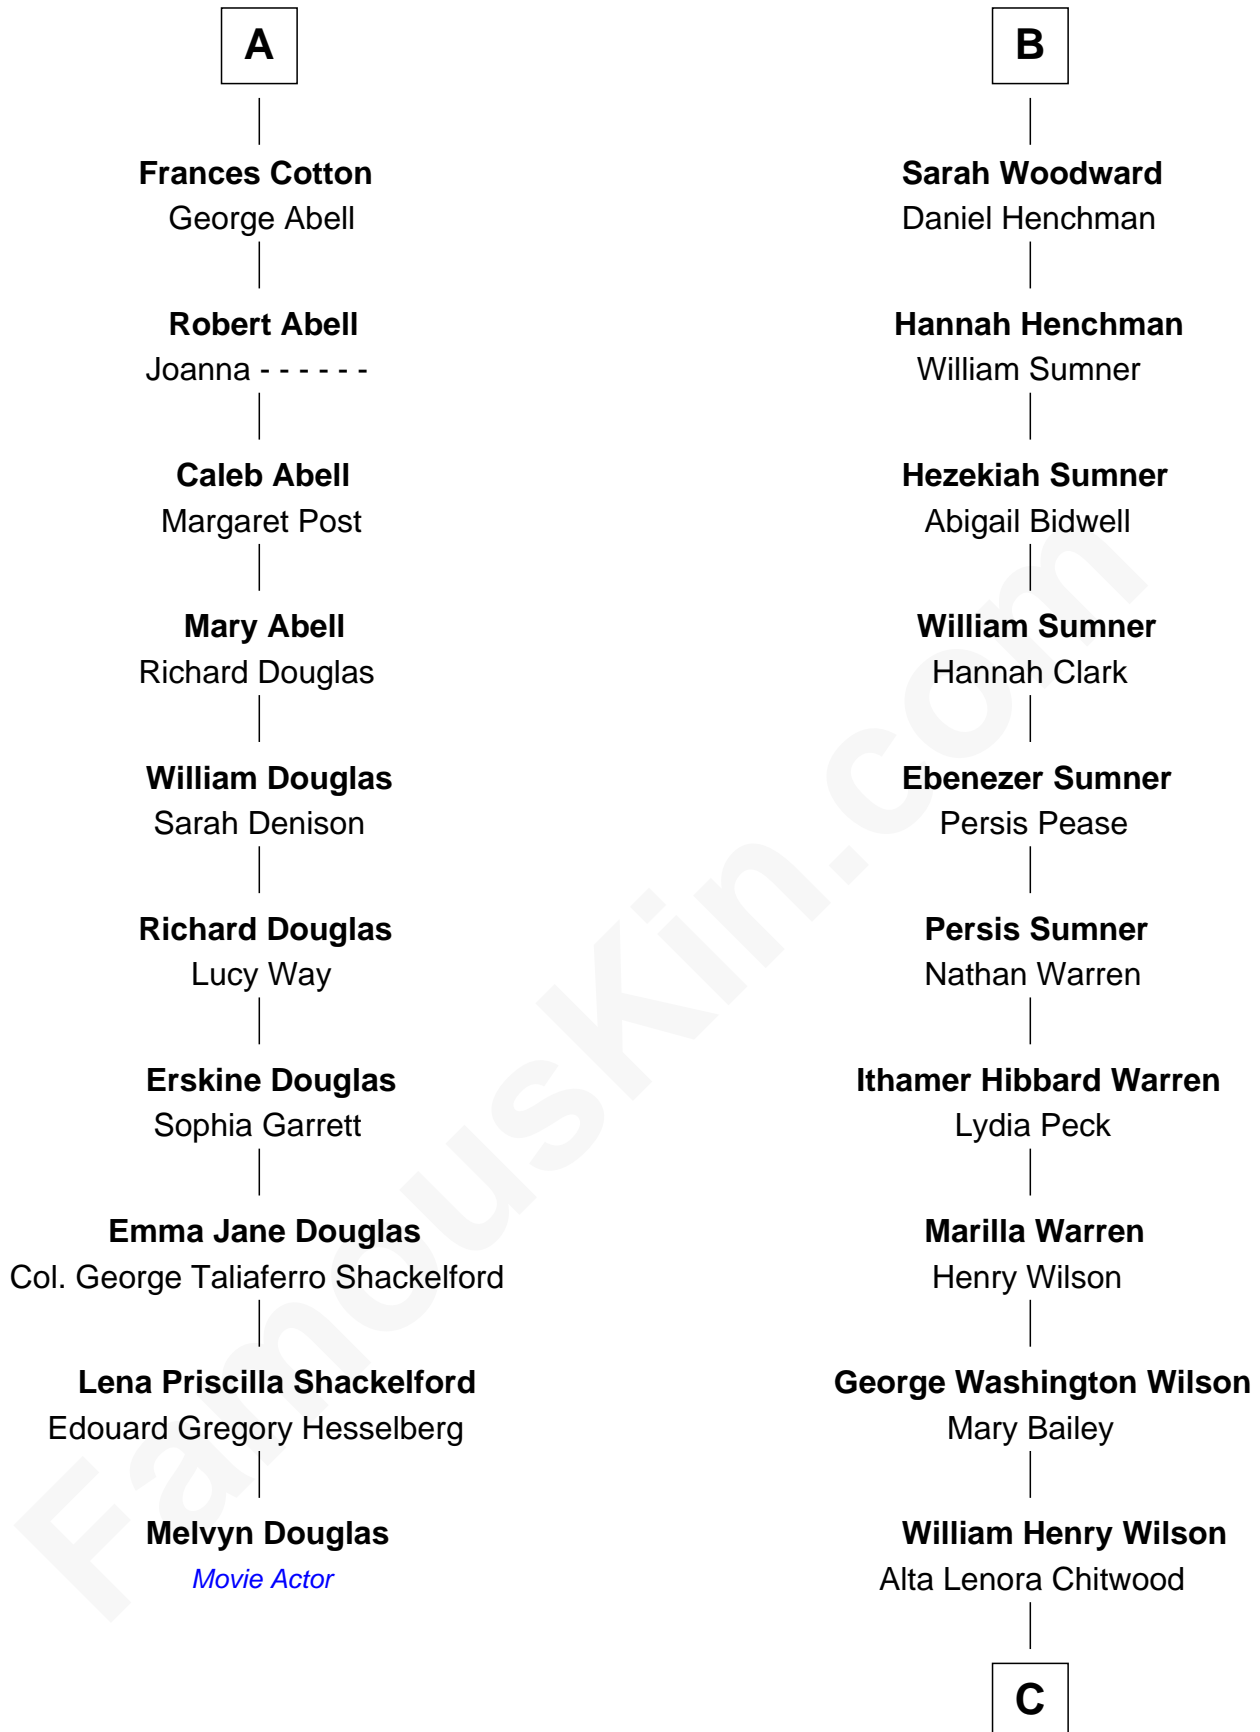

FamousKin.com
Relationship Chart of
Melvyn Douglas
Movie Actor

16th cousin 3 times removed of
Dennis Wilson
Co-Founder of The Beach Boys

C

—
William Coral Wilson

Edith Sophia Sthole

—
Murray Gage Wilson

Audree Neva Korthof