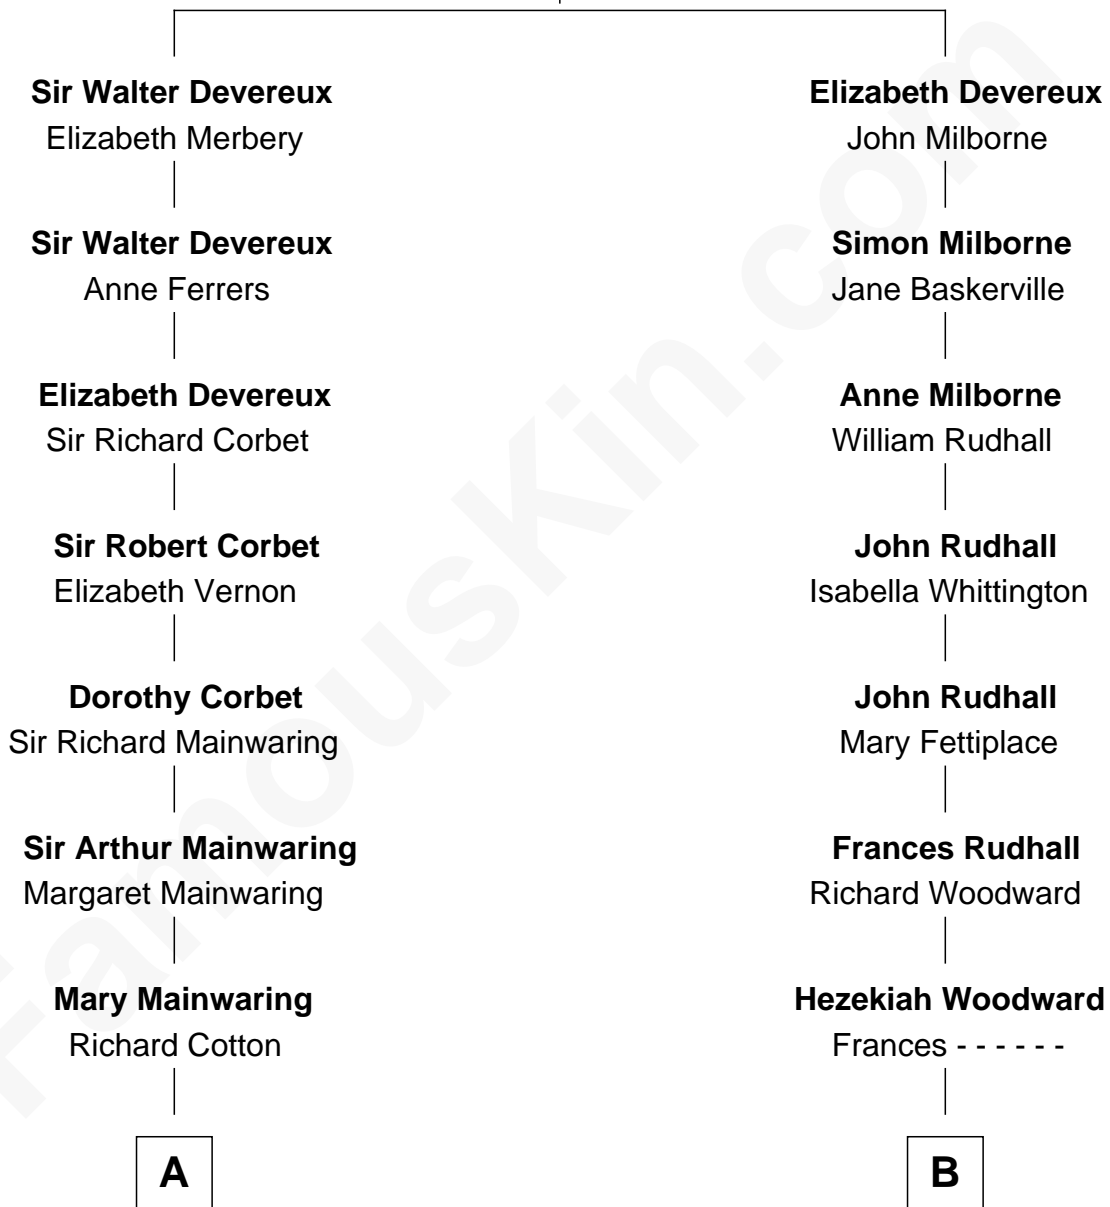

FamousKin.com Relationship Chart of

Melvyn Douglas

Movie Actor

16th cousin 3 times removed of

Carl Wilson

Co-Founder of The Beach Boys

Sir Walter Devereux

Elizabeth Bromwich

C

William Coral Wilson

Edith Sophia Sthole

Murray Gage Wilson

Audree Neva Korthof

Carl Wilson

Co-Founder of The Beach Boys

FamousKin.com