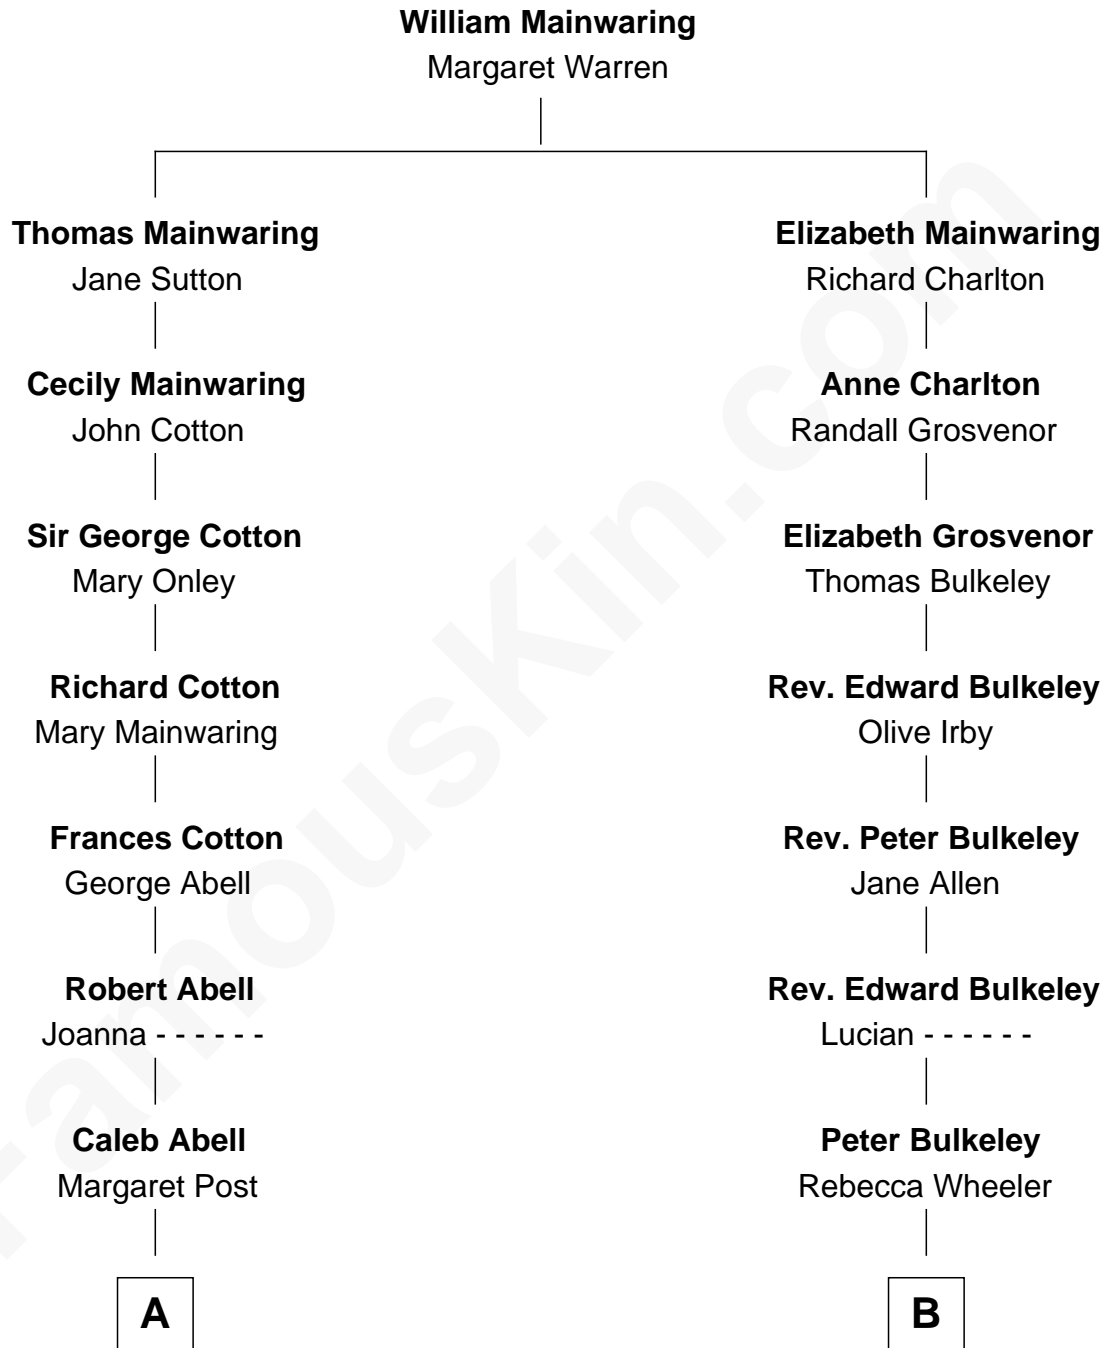

FamousKin.com Relationship Chart of

Melvyn Douglas

Movie Actor

13th cousin 3 times removed of

Jeb Bush

43rd Governor of Florida

A

Mary Abell
Richard Douglas

William Douglas
Sarah Denison

Richard Douglas
Lucy Way

Erskine Douglas
Sophia Garrett

Emma Jane Douglas
Col. George Taliaferro Shackelford

Lena Priscilla Shackelford
Edouard Gregory Hesselberg

Melvyn Douglas
Movie Actor