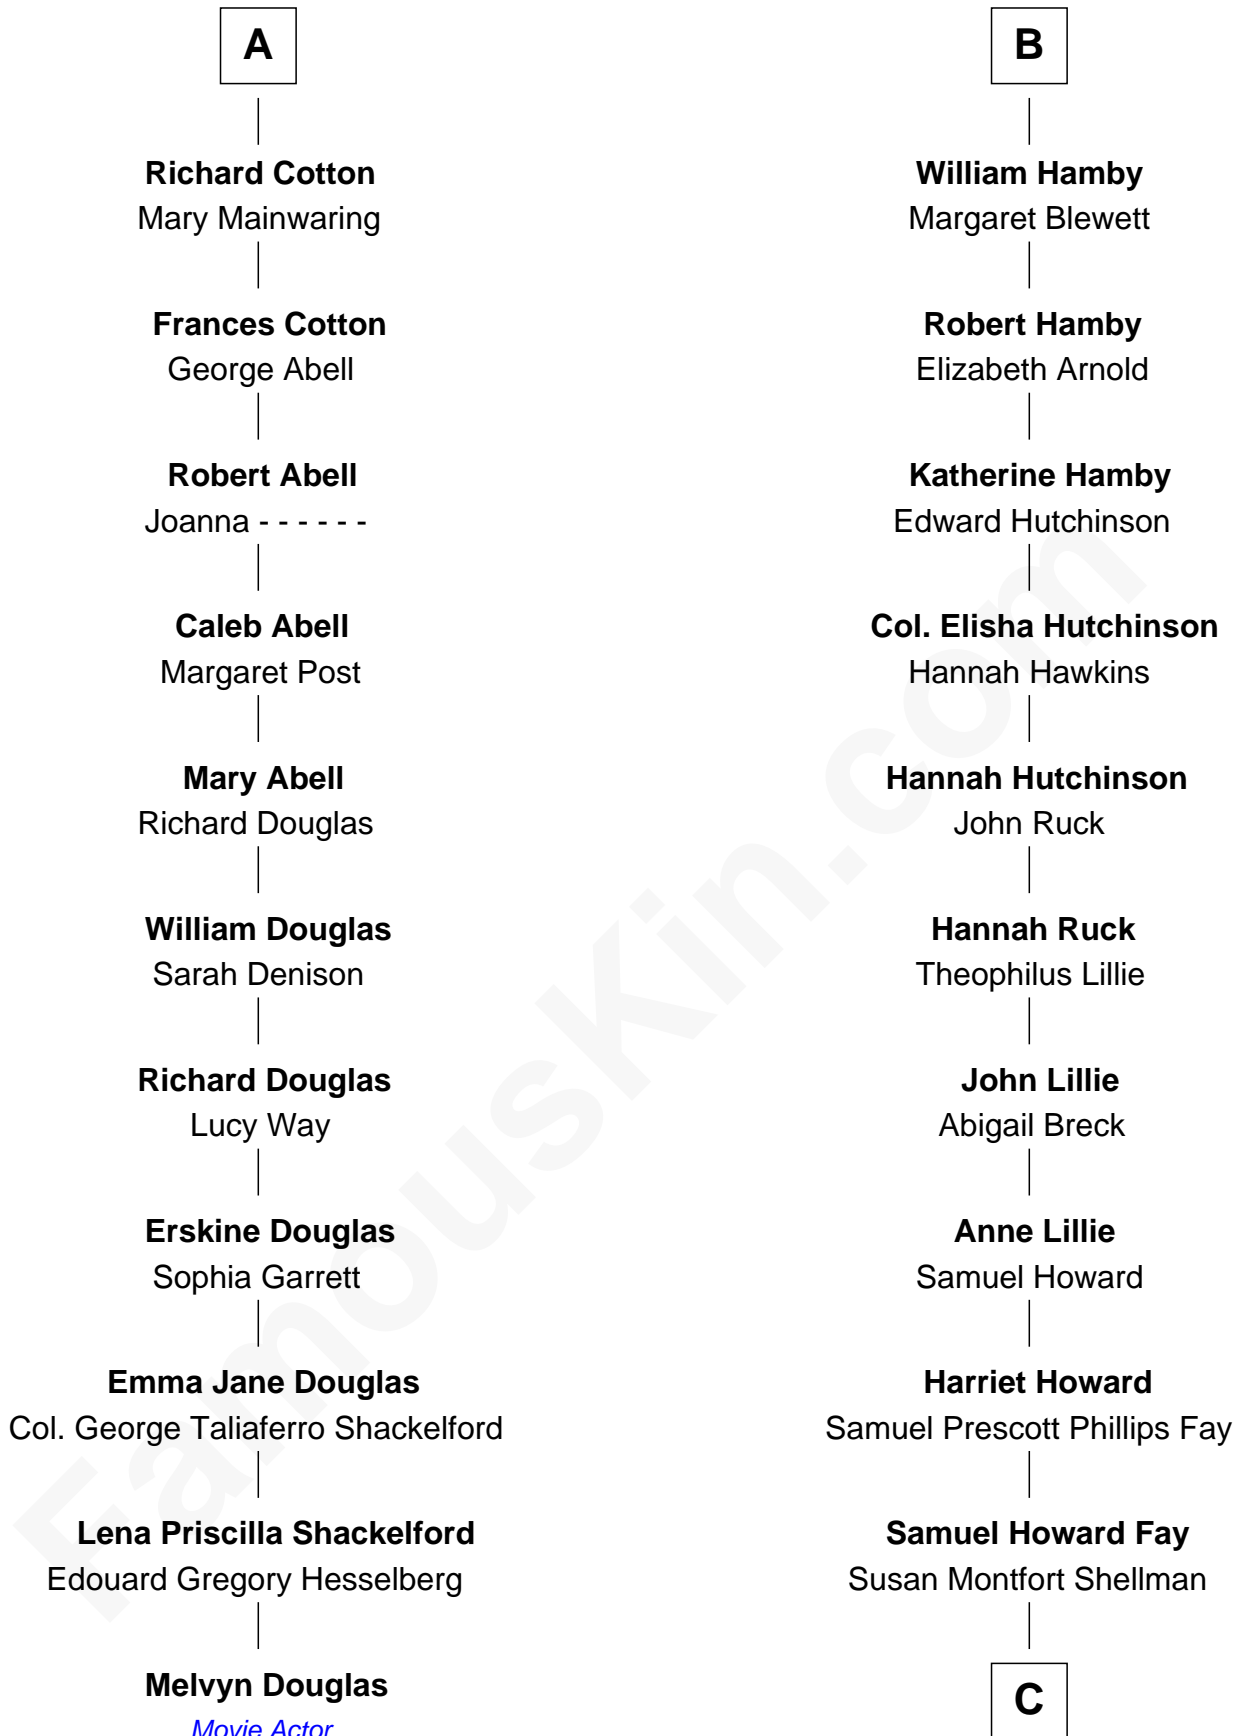

# FamousKin.com Relationship Chart of

**Melvyn Douglas**  
*Movie Actor*

17th cousin 4 times removed of

**Jeb Bush**

*43rd Governor of Florida*

**Sir Philip le Despencer**  
Joan de Cobham

**C**

**Harriet Eleanor Fay**  
Rev. James Smith Bush

**Samuel Prescott Bush**  
Flora Sheldon

**Prescott Sheldon Bush**  
Dorothy Wear Walker

**George Herbert Walker Bush**  
Barbara Pierce

**Jeb Bush**  
*43rd Governor of Florida*