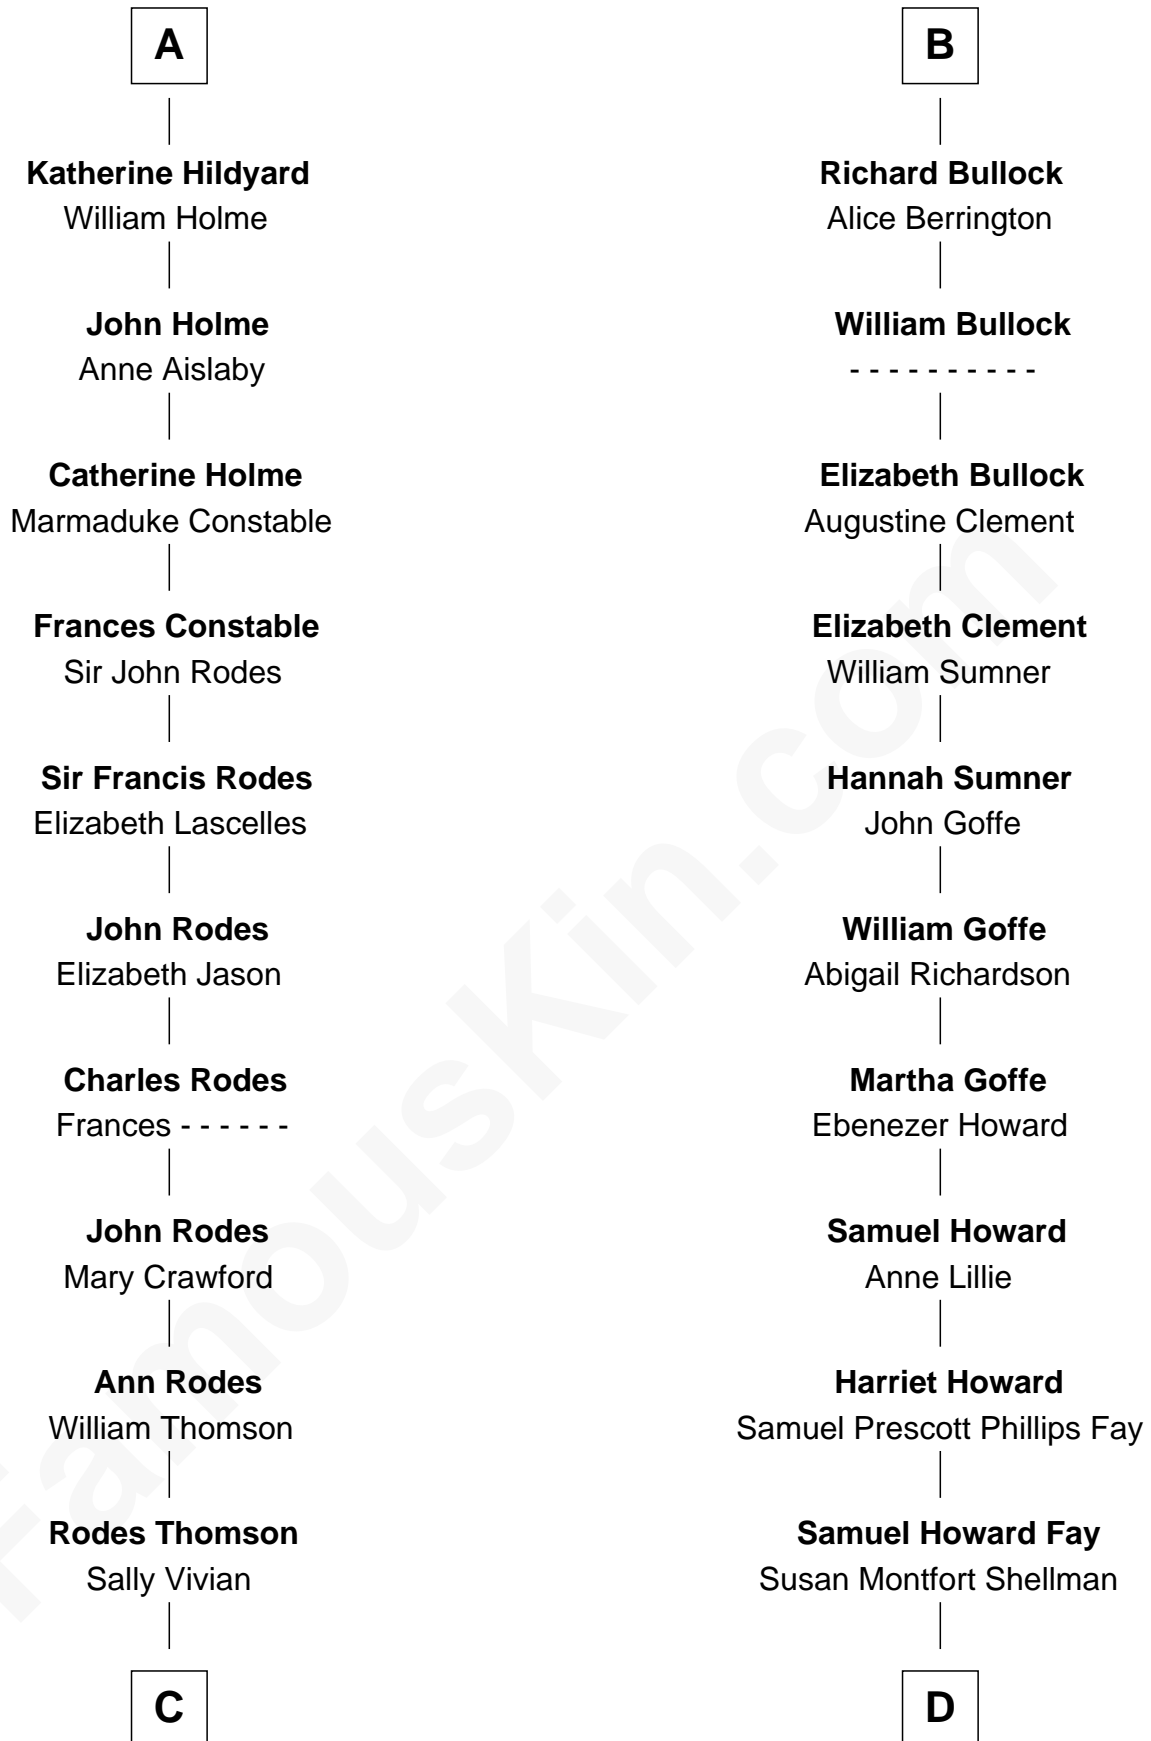

FamousKin.com Relationship Chart of

Melvyn Douglas

Movie Actor

21st cousin of

Jeb Bush

43rd Governor of Florida

William de Montagu
Katherine de Grandison

Philippa de Montagu
Sir Roger de Mortimer

Edmund Mortimer
Philippa Plantagenet

Elizabeth Mortimer
Sir Henry Percy

Elizabeth Percy
Sir John Clifford

Mary Clifford
Sir Philip Wentworth

Elizabeth Wentworth
Sir Martin de la See

Joan de la See
Sir Piers Hildyard

A

Sibyl de Montagu
Sir Edmund Fitzalan

Philippe Fitzalan
Sir Richard Sergeaux

Alice Sergeaux
Sir Richard de Vere

Sir John de Vere
Elizabeth Howard

Joan de Vere
Sir William Norreys

Margaret Norreys
Gilbert Bullock

Thomas Bullock
Alice Kingsmill

B

C

Nancy Thomson
Thomas Johnson Garrett

Sophia Garrett
Erskine Douglas

Emma Jane Douglas
Col. George Taliaferro Shackelford

Lena Priscilla Shackelford
Edouard Gregory Hesselberg