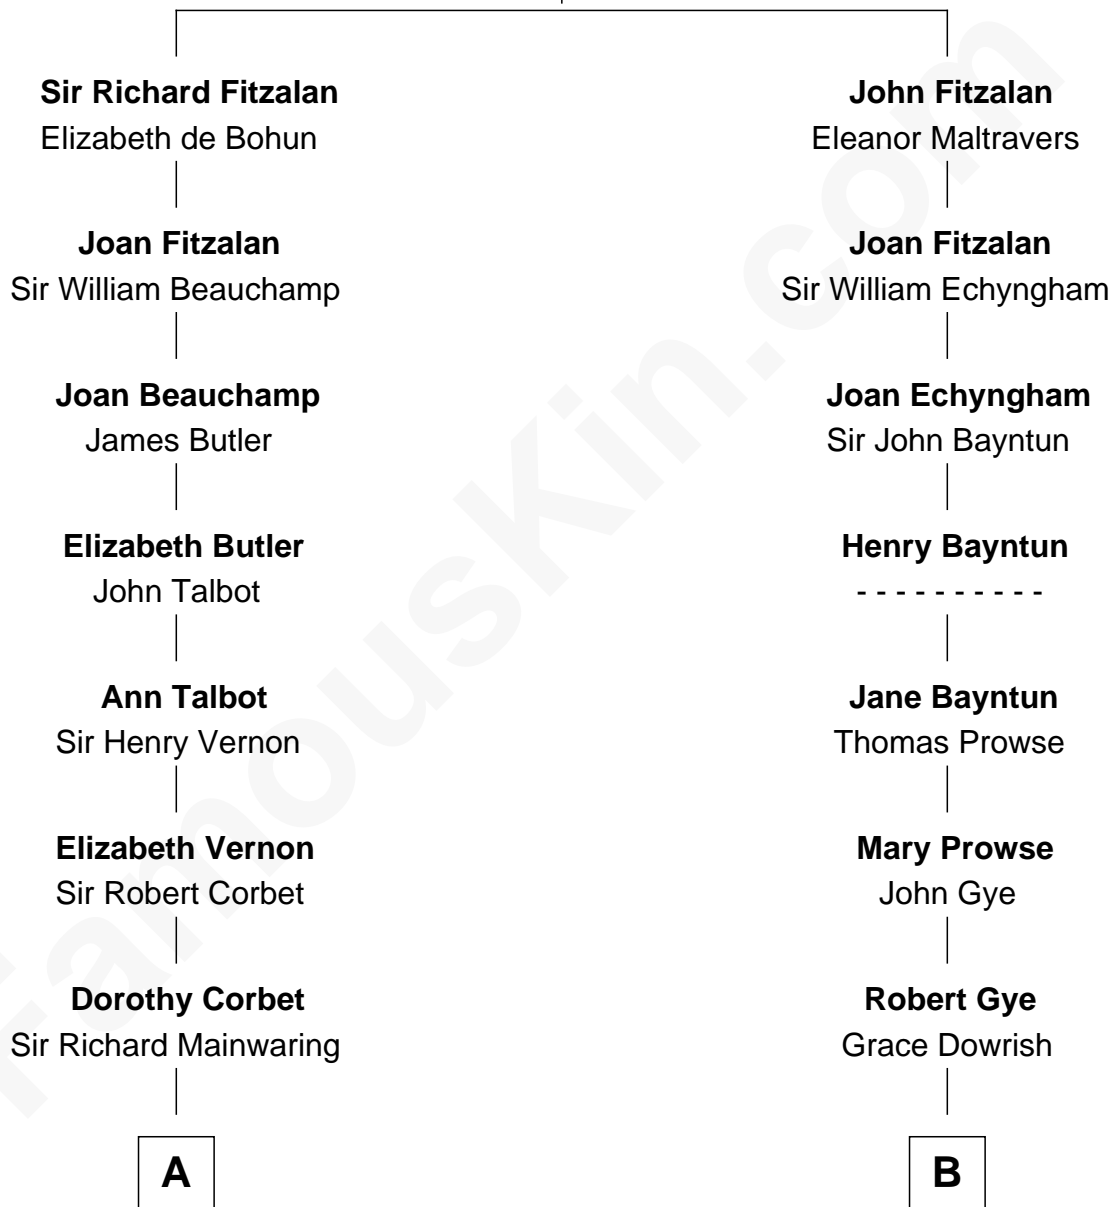

FamousKin.com Relationship Chart of

Melvyn Douglas

Movie Actor

18th cousin 1 time removed of

Jeb Bush

43rd Governor of Florida

Richard Fitzalan
Eleanor Plantagenet

C

Lena Priscilla Shackelford
Edouard Gregory Hesselberg

Melvyn Douglas
Movie Actor

D

Marvin Pierce
Pauline Robinson

Barbara Pierce
George Herbert Walker Bush

Jeb Bush
43rd Governor of Florida

FamousKin.com