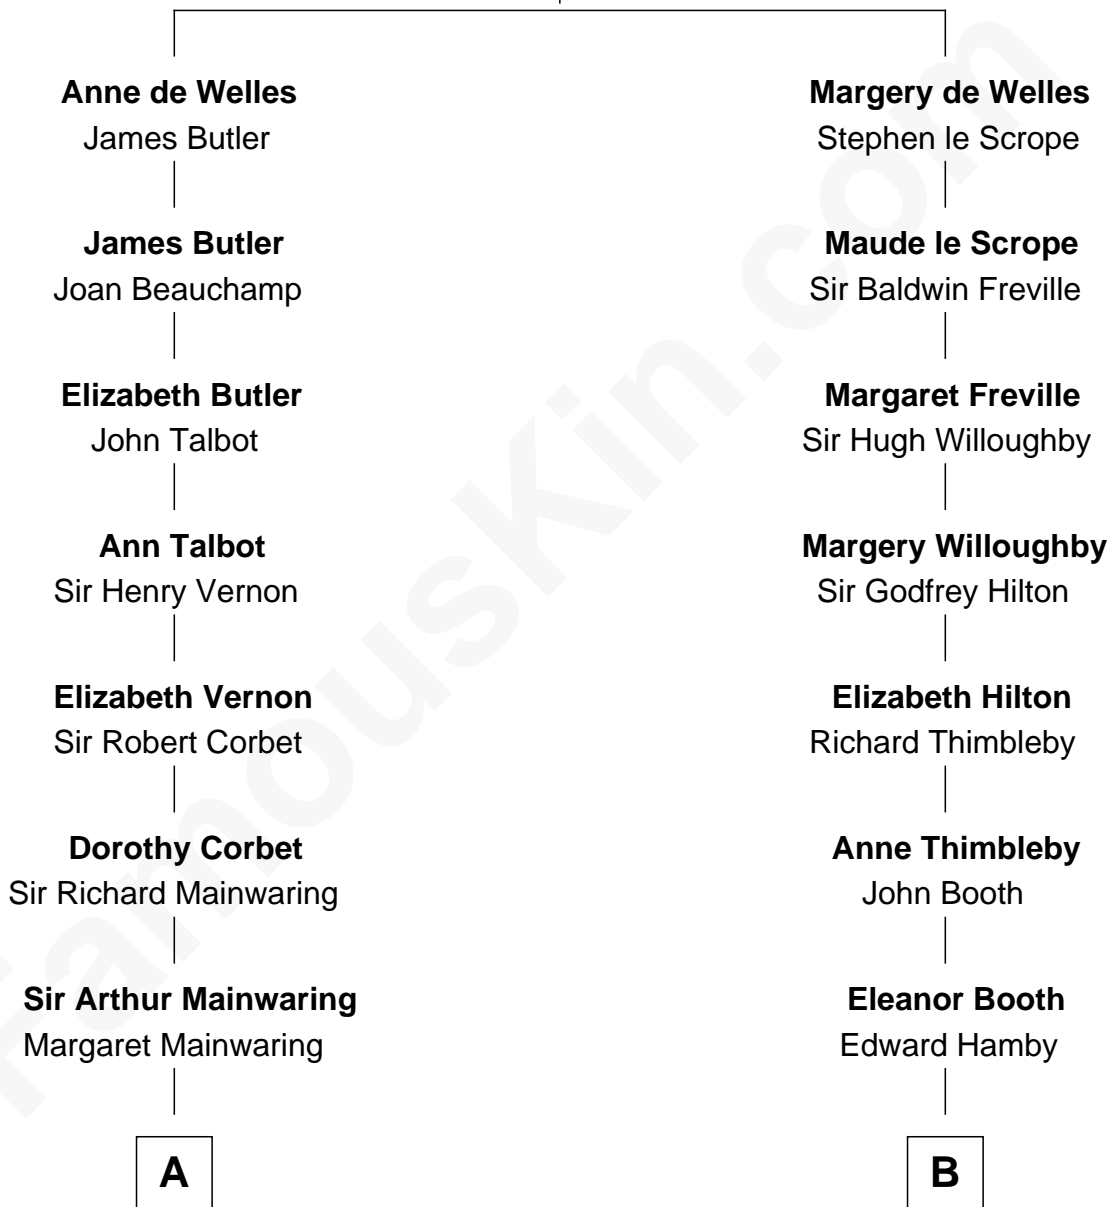

# FamousKin.com Relationship Chart of

**Melvyn Douglas**

*Movie Actor*

17th cousin 4 times removed of

**Jeb Bush**

*43rd Governor of Florida*

**John de Welles**

Maud de Roos

**C**

**Harriet Eleanor Fay**  
Rev. James Smith Bush

**Samuel Prescott Bush**  
Flora Sheldon

**Prescott Sheldon Bush**  
Dorothy Wear Walker

**George Herbert Walker Bush**  
Barbara Pierce

**Jeb Bush**  
*43rd Governor of Florida*