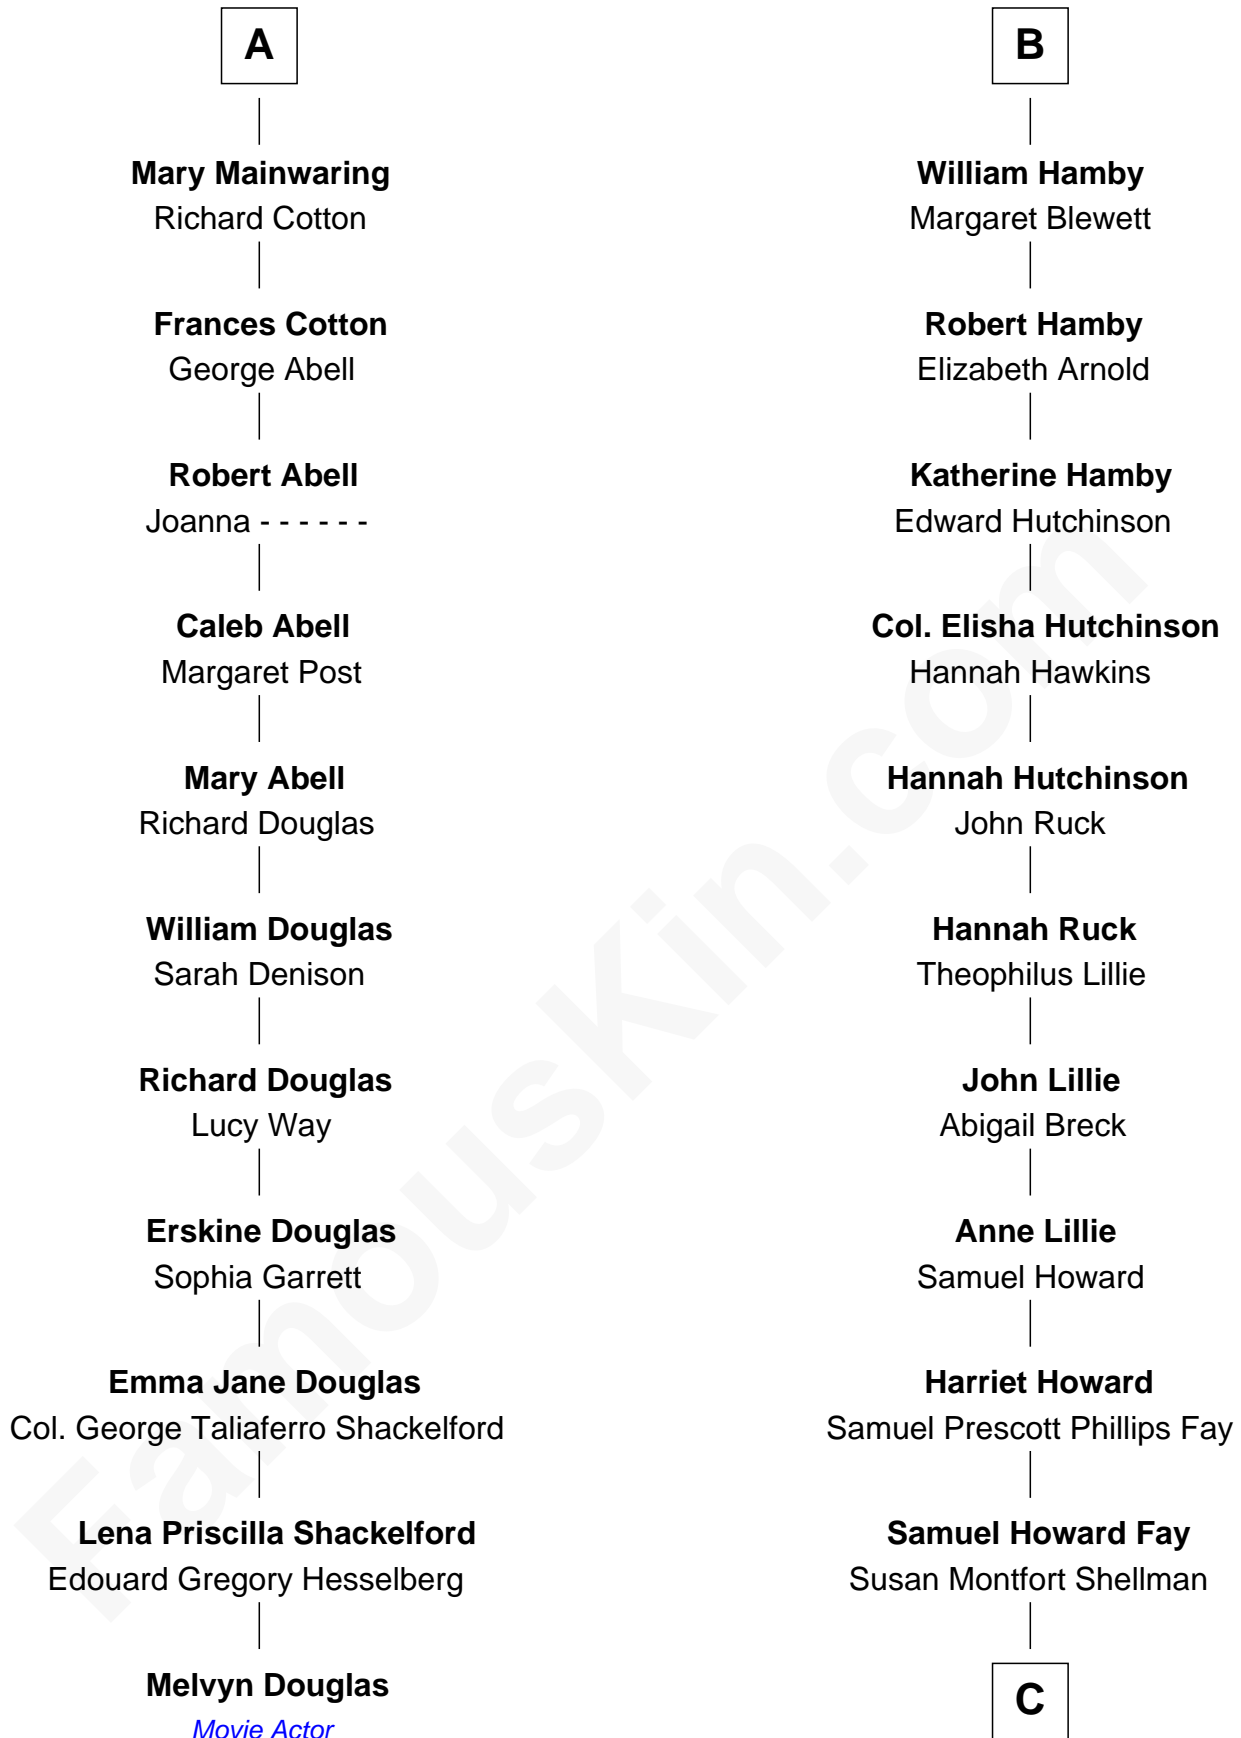

# FamousKin.com Relationship Chart of

**Melvyn Douglas**

*Movie Actor*

17th cousin 4 times removed of

**Jeb Bush**

*43rd Governor of Florida*

**John de Welles**

Maud de Roos

**C**

**Harriet Eleanor Fay**  
Rev. James Smith Bush

**Samuel Prescott Bush**  
Flora Sheldon

**Prescott Sheldon Bush**  
Dorothy Wear Walker

**George Herbert Walker Bush**  
Barbara Pierce

**Jeb Bush**  
*43rd Governor of Florida*