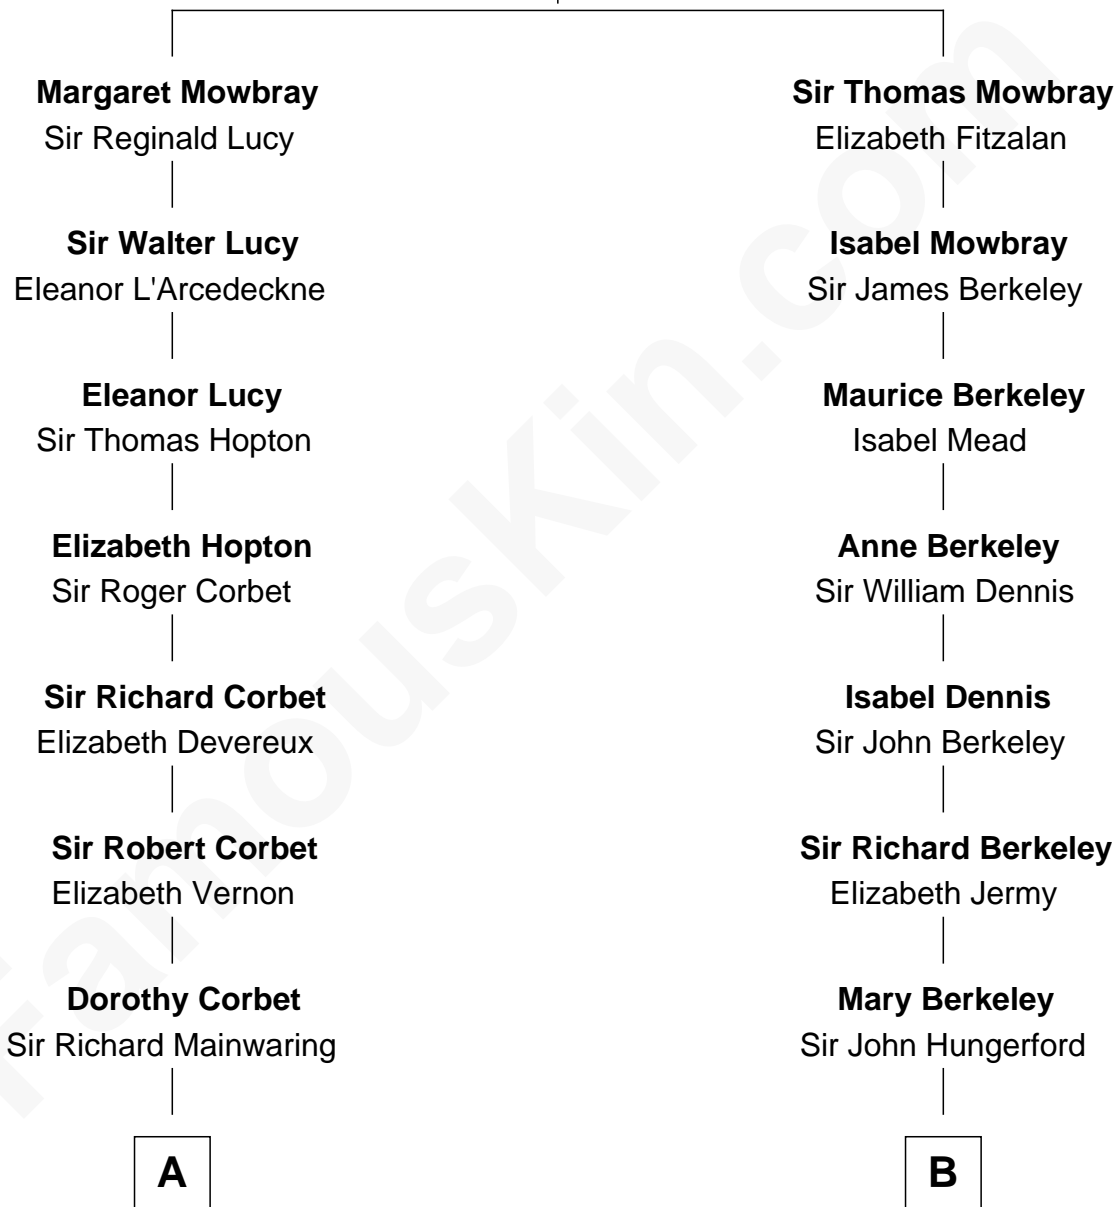

FamousKin.com Relationship Chart of

Melvyn Douglas

Movie Actor

18th cousin 2 times removed of

Jeb Bush

43rd Governor of Florida

John de Mowbray
Elizabeth de Segrave

C

Lena Priscilla Shackelford
Edouard Gregory Hesselberg

Melvyn Douglas
Movie Actor

D

Samuel Prescott Bush
Flora Sheldon

Prescott Sheldon Bush
Dorothy Wear Walker

George Herbert Walker Bush
Barbara Pierce

Jeb Bush
43rd Governor of Florida