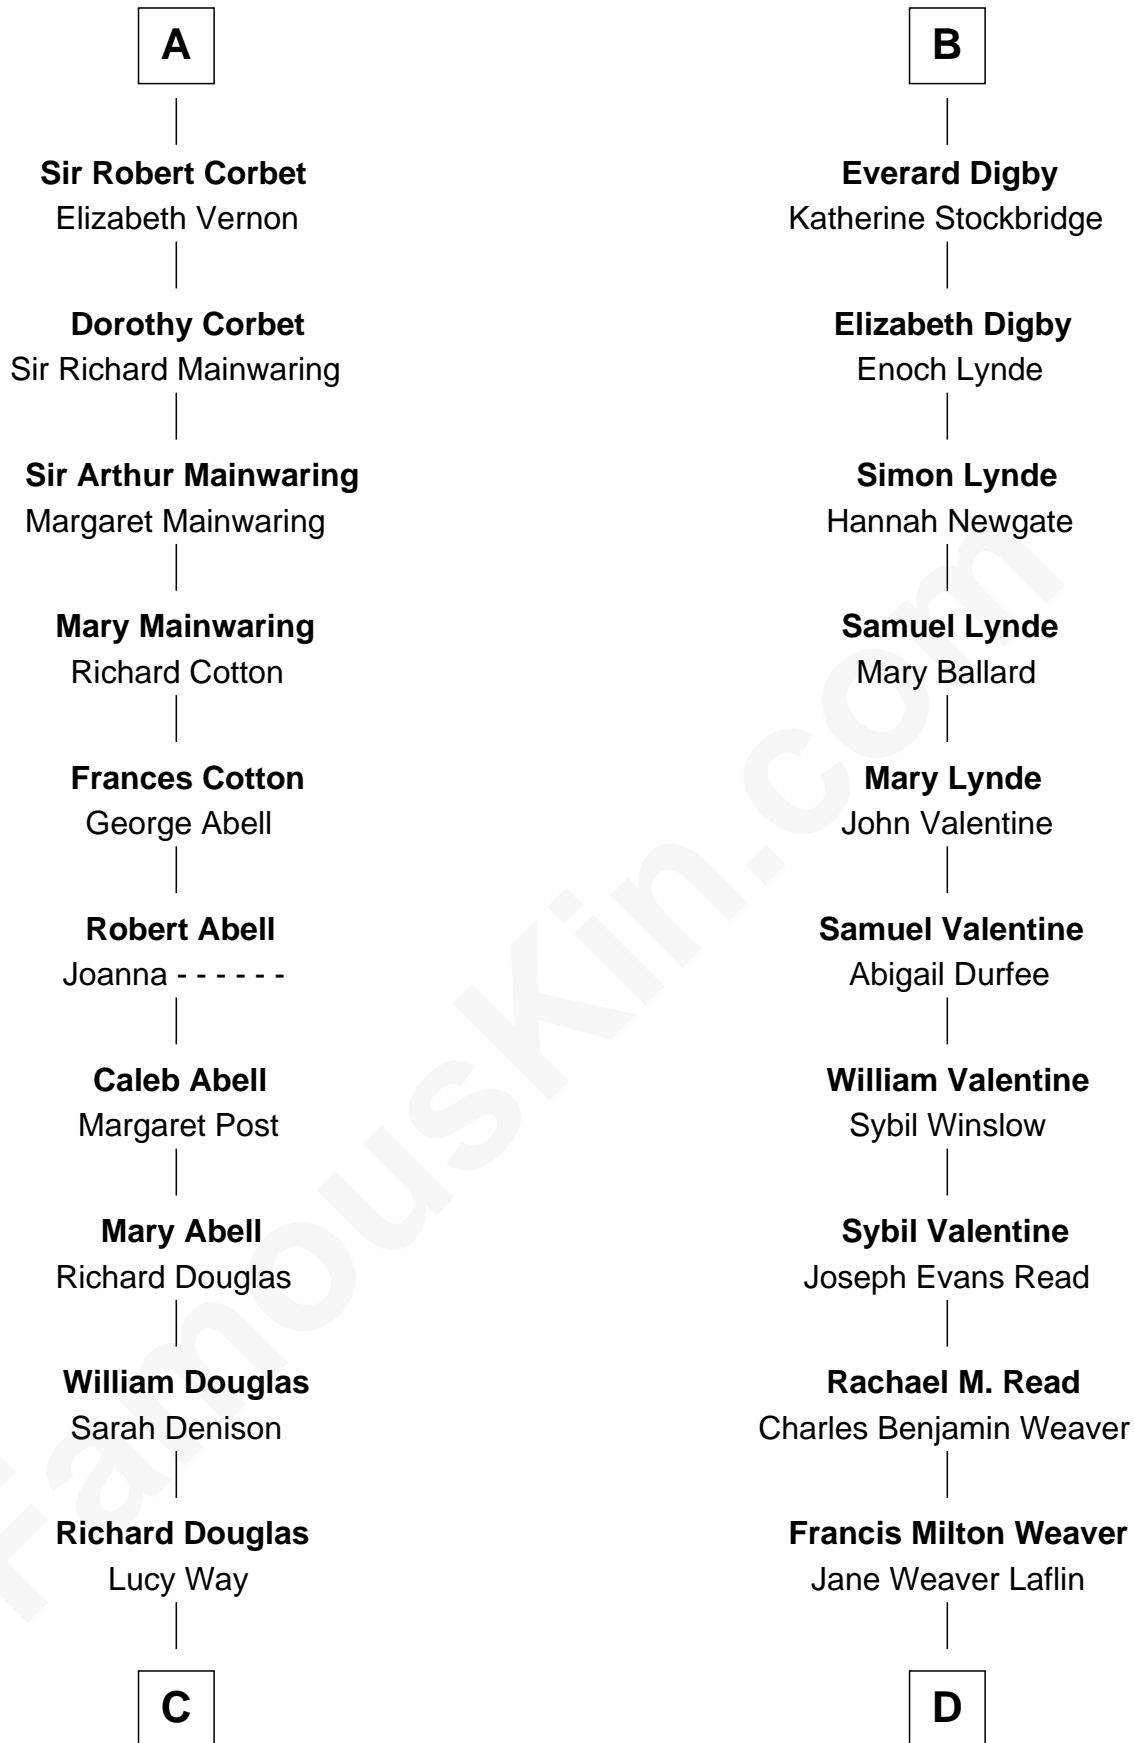

FamousKin.com Relationship Chart of

Melvyn Douglas

Movie Actor

19th cousin 1 time removed of

Sigourney Weaver

Movie Actress

C

Erskine Douglas

Sophia Garrett

Emma Jane Douglas

Col. George Taliaferro Shackelford

Lena Priscilla Shackelford

Edouard Gregory Hesselberg

Melvyn Douglas

Movie Actor

D

Sylvester Laflin Weaver

Amabel Dixon

Sylvester Laflin Weaver

Desiree Mary Lucy Hawkins

Sigourney Weaver

Movie Actress

FamousKin.com