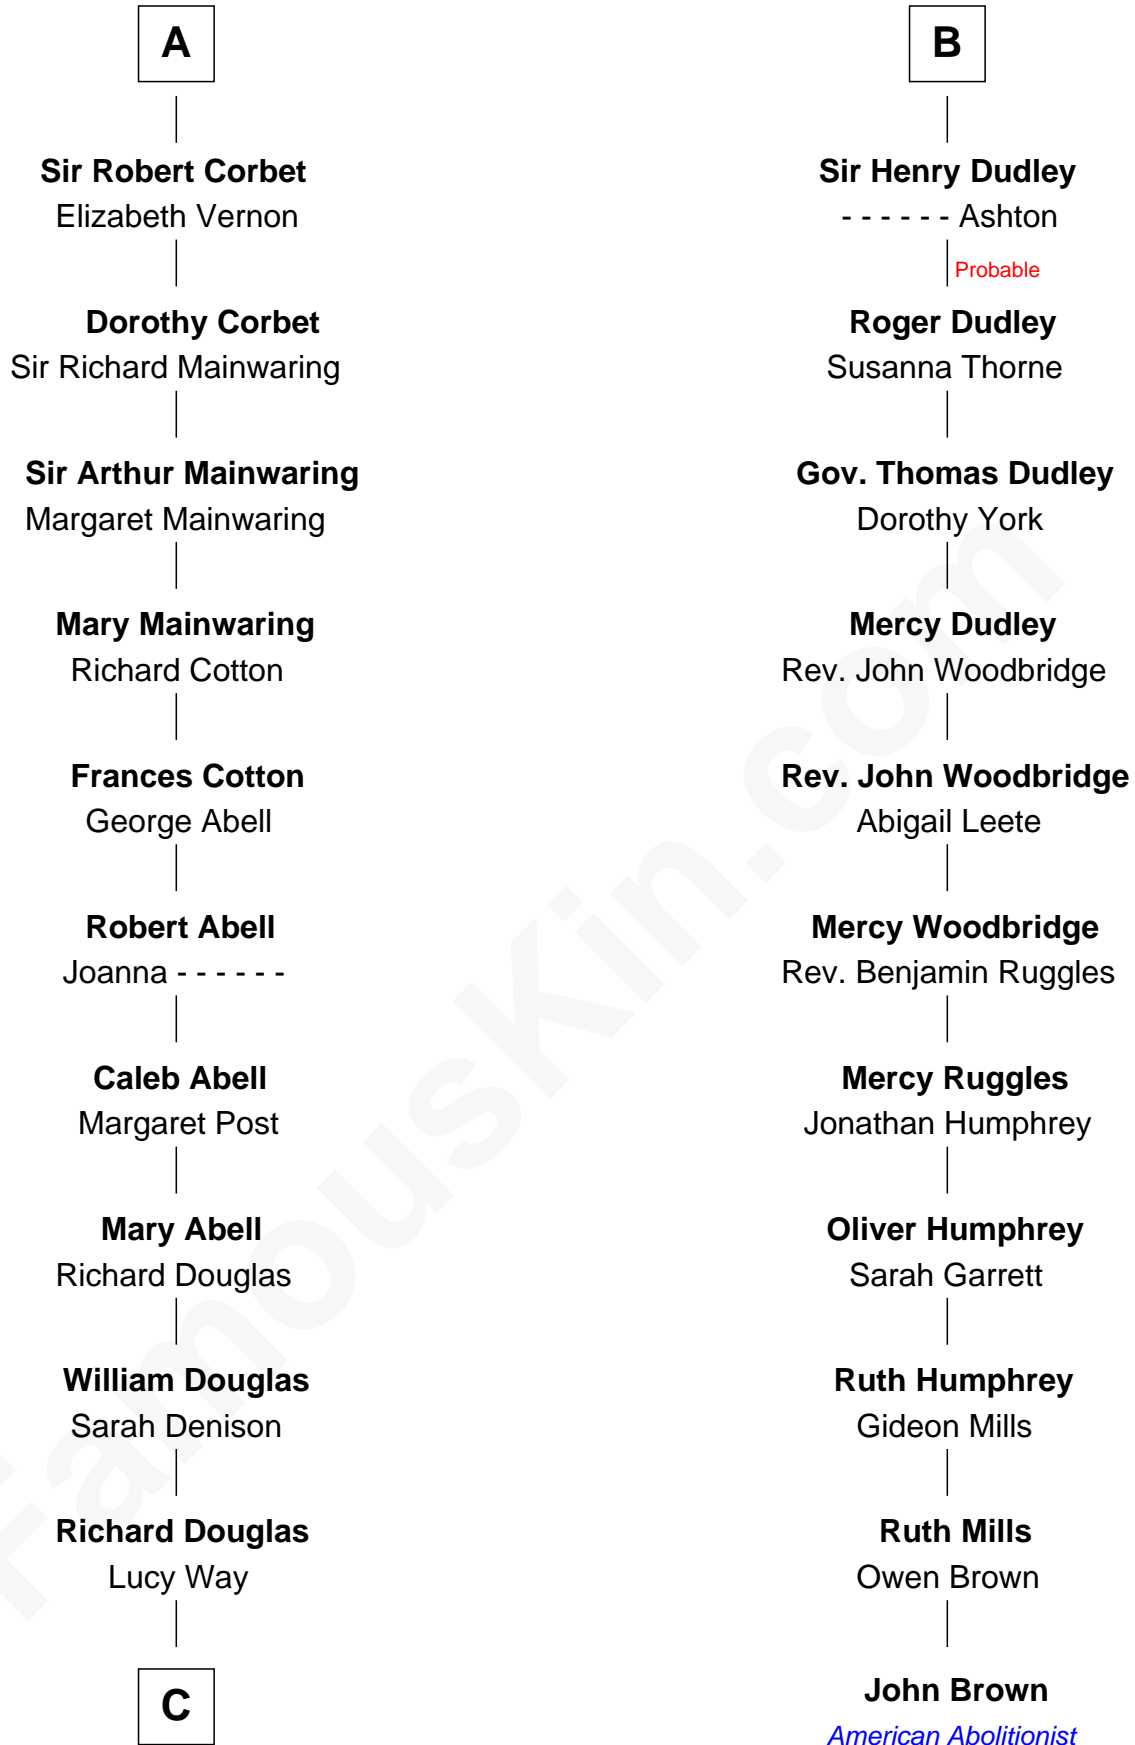

FamousKin.com Relationship Chart of

Melvyn Douglas

Movie Actor

17th cousin 3 times removed of

John Brown

American Abolitionist

C

—
Erskine Douglas

Sophia Garrett

—
Emma Jane Douglas

Col. George Taliaferro Shackelford

—
Lena Priscilla Shackelford

Edouard Gregory Hesselberg

—
Melvyn Douglas

Movie Actor

FamousKin.com