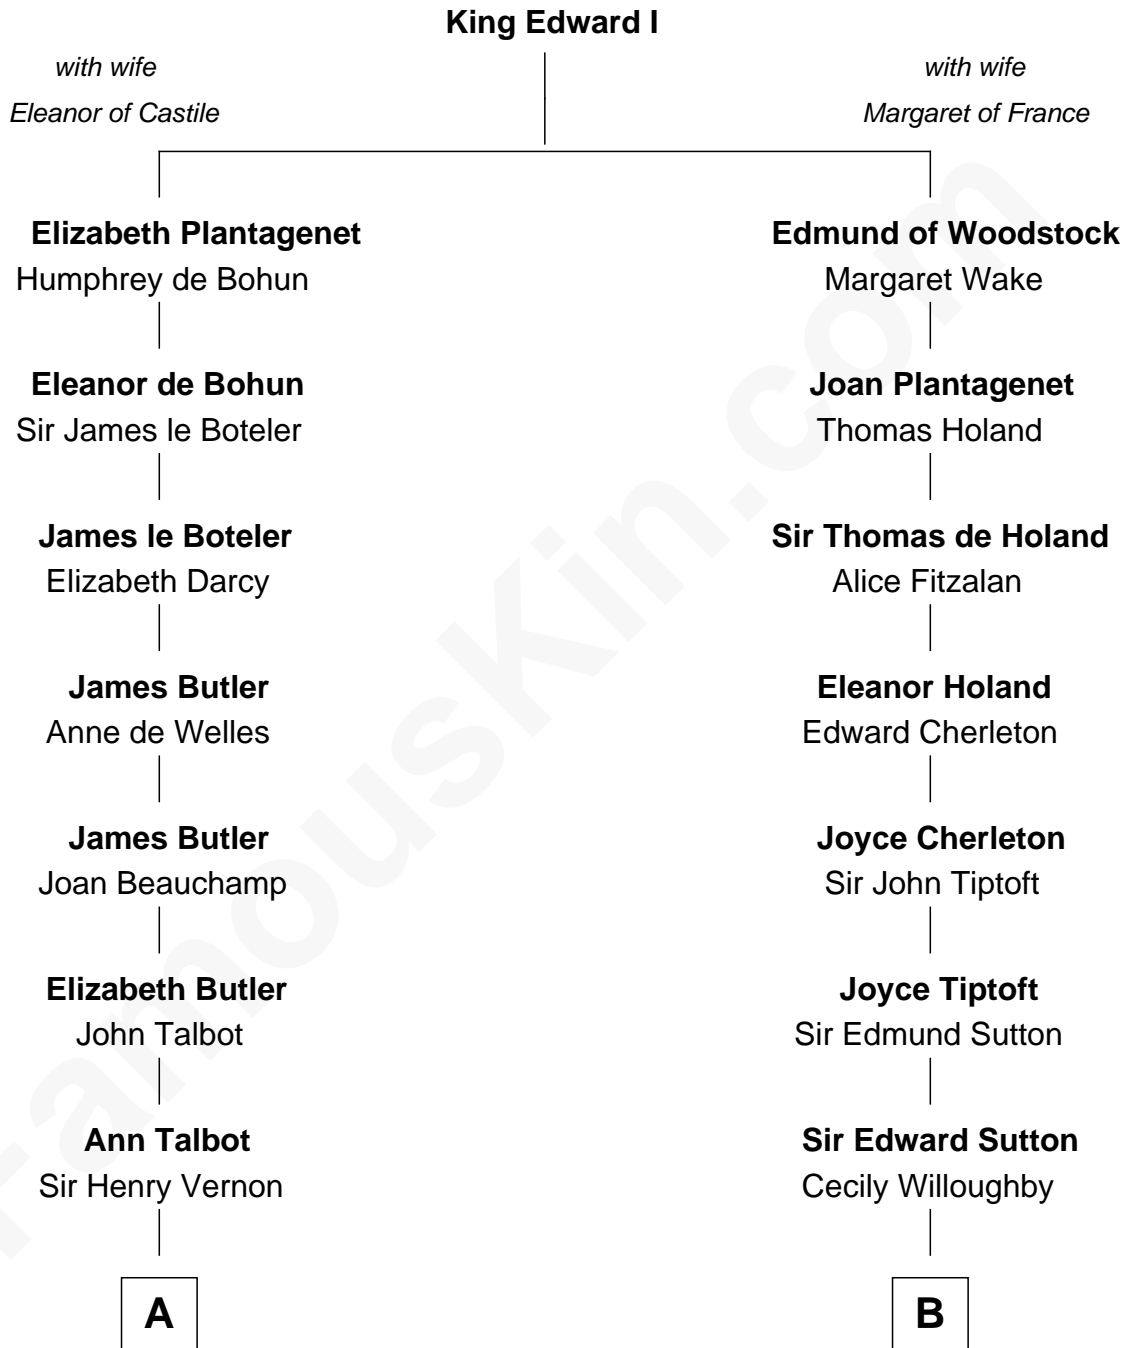

**FamousKin.com**  
**Relationship Chart of**  
**Melvyn Douglas**  
*Movie Actor*

18th cousin 2 times removed of  
**John Brown**  
*American Abolitionist*

**C**

**Erskine Douglas**

Sophia Garrett

**Emma Jane Douglas**

Col. George Taliaferro Shackelford

**Lena Priscilla Shackelford**

Edouard Gregory Hesselberg

**Melvyn Douglas**

*Movie Actor*

**D**

**Ruth Mills**

Owen Brown

**John Brown**

*American Abolitionist*

FamousKin.com