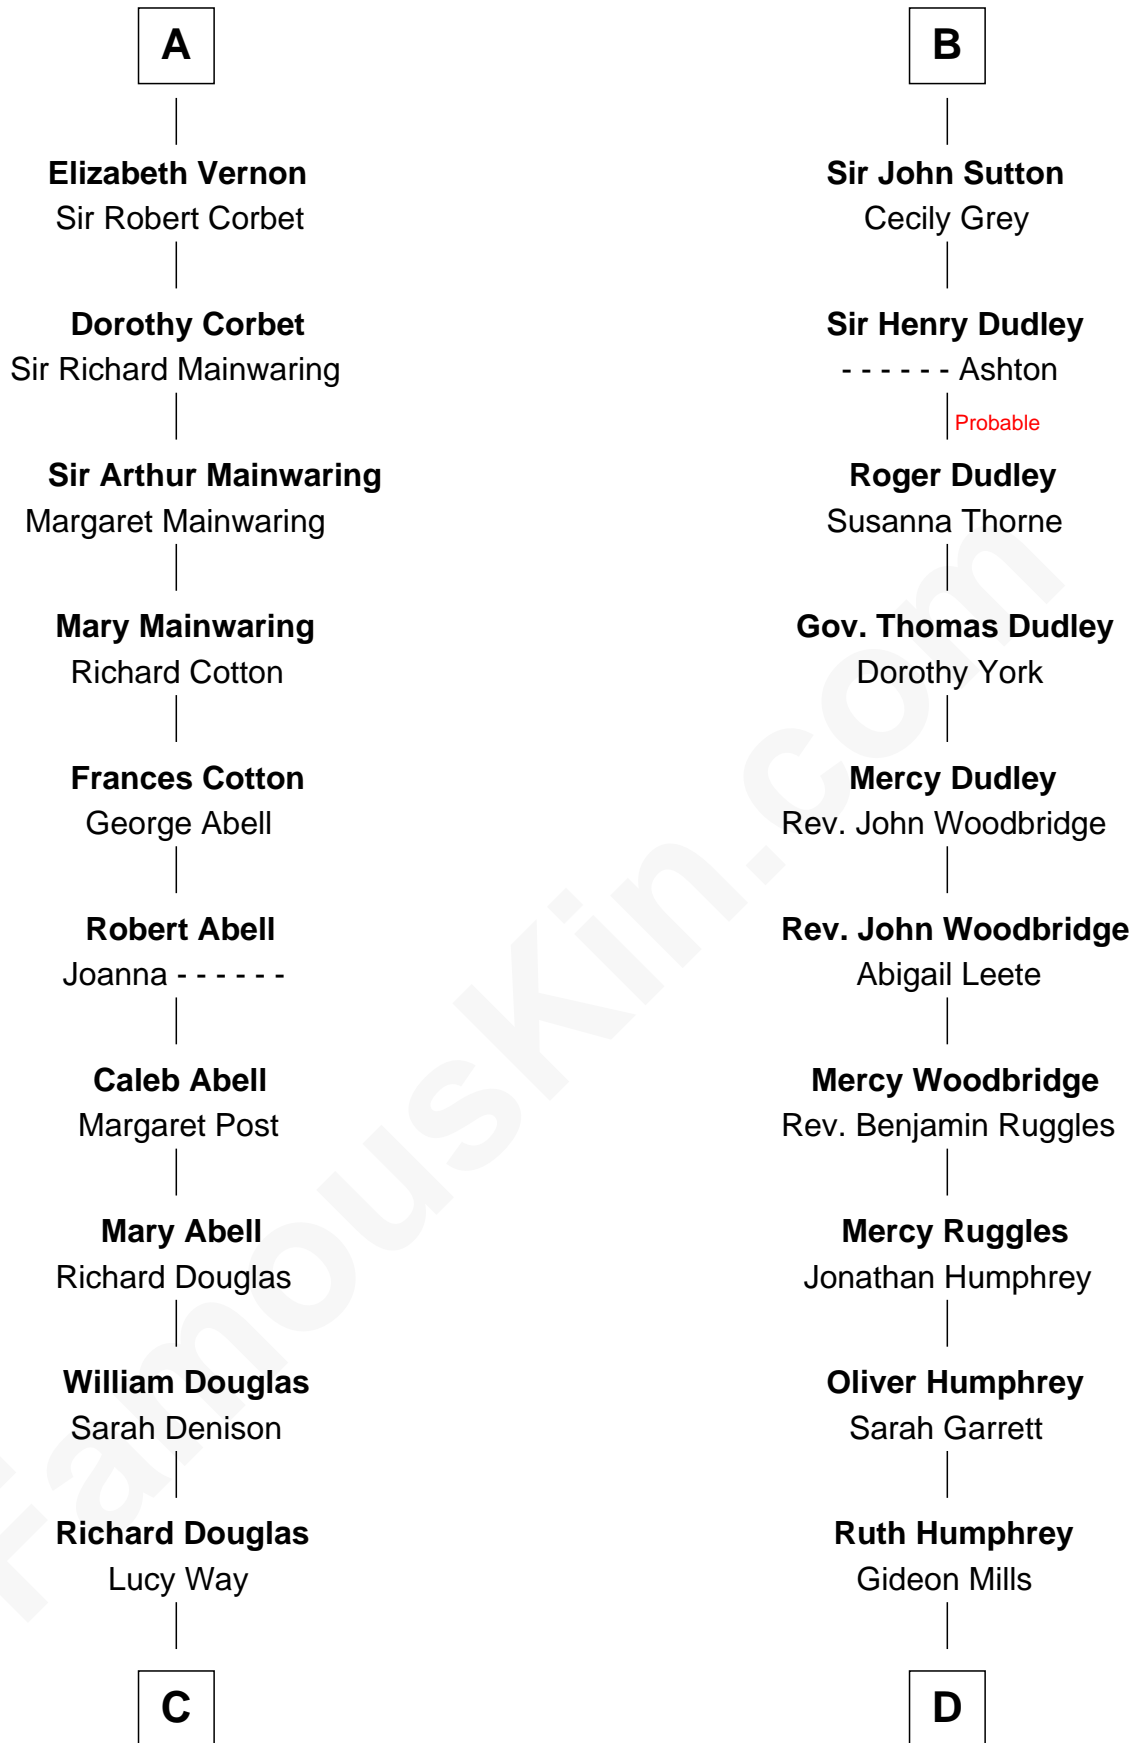

**FamousKin.com**  
**Relationship Chart of**  
**Melvyn Douglas**  
*Movie Actor*

18th cousin 2 times removed of  
**John Brown**  
*American Abolitionist*

**C**

**Erskine Douglas**

Sophia Garrett

**Emma Jane Douglas**

Col. George Taliaferro Shackelford

**Lena Priscilla Shackelford**

Edouard Gregory Hesselberg

**Melvyn Douglas**

*Movie Actor*

**D**

**Ruth Mills**

Owen Brown

**John Brown**

*American Abolitionist*

FamousKin.com