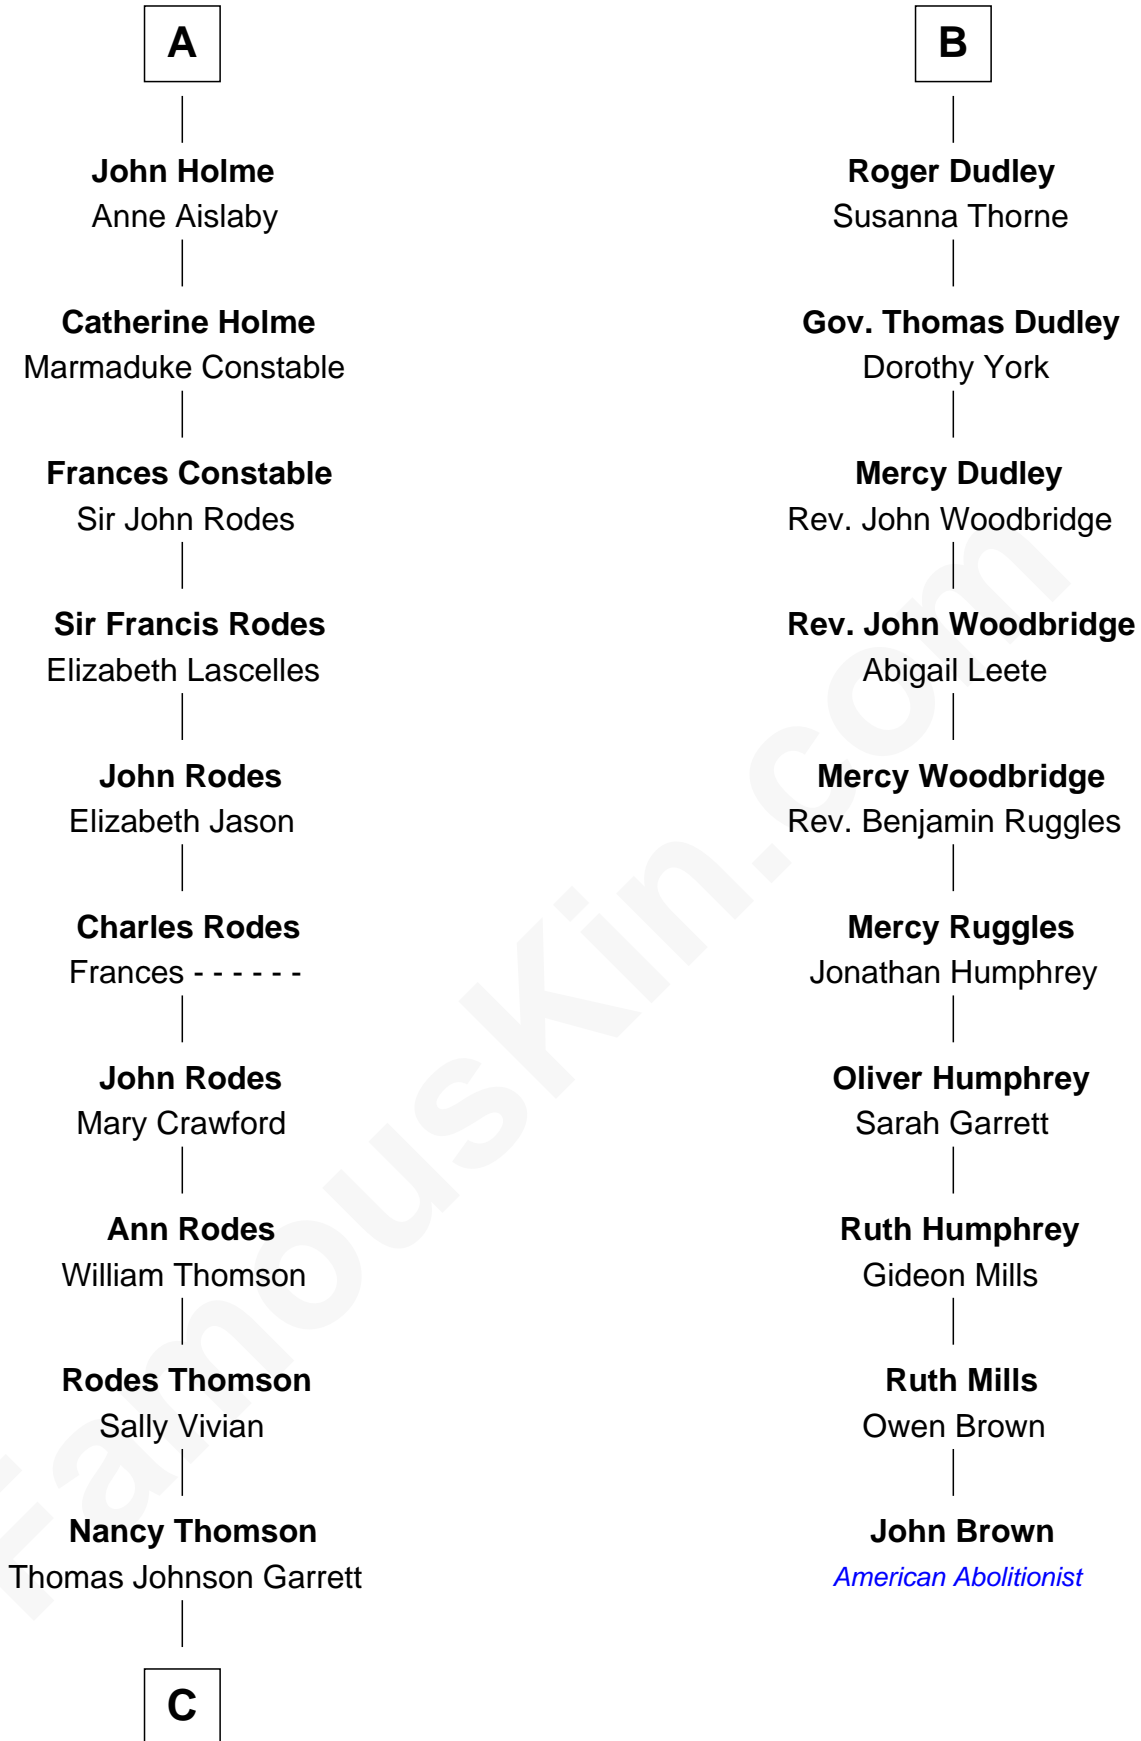

FamousKin.com Relationship Chart of

Melvyn Douglas

Movie Actor

16th cousin 4 times removed of

John Brown

American Abolitionist

Sir Ralph de Neville

Alice de Audley

Maude de Percy

Sir Ralph Neville

Joan Beaufort

Katherine Neville

Sir Thomas Strangeways

Joan Strangeways

Sir William Willoughby

Cecily Willoughby

Sir Edward Sutton

Sir John Sutton

Cecily Grey

Sir Henry Dudley

----- Ashton

Probable

B

C

—
Sophia Garrett
Erskine Douglas

—
Emma Jane Douglas
Col. George Taliaferro Shackelford

—
Lena Priscilla Shackelford
Edouard Gregory Hesselberg

—
Melvyn Douglas
Movie Actor

FamousKin.com