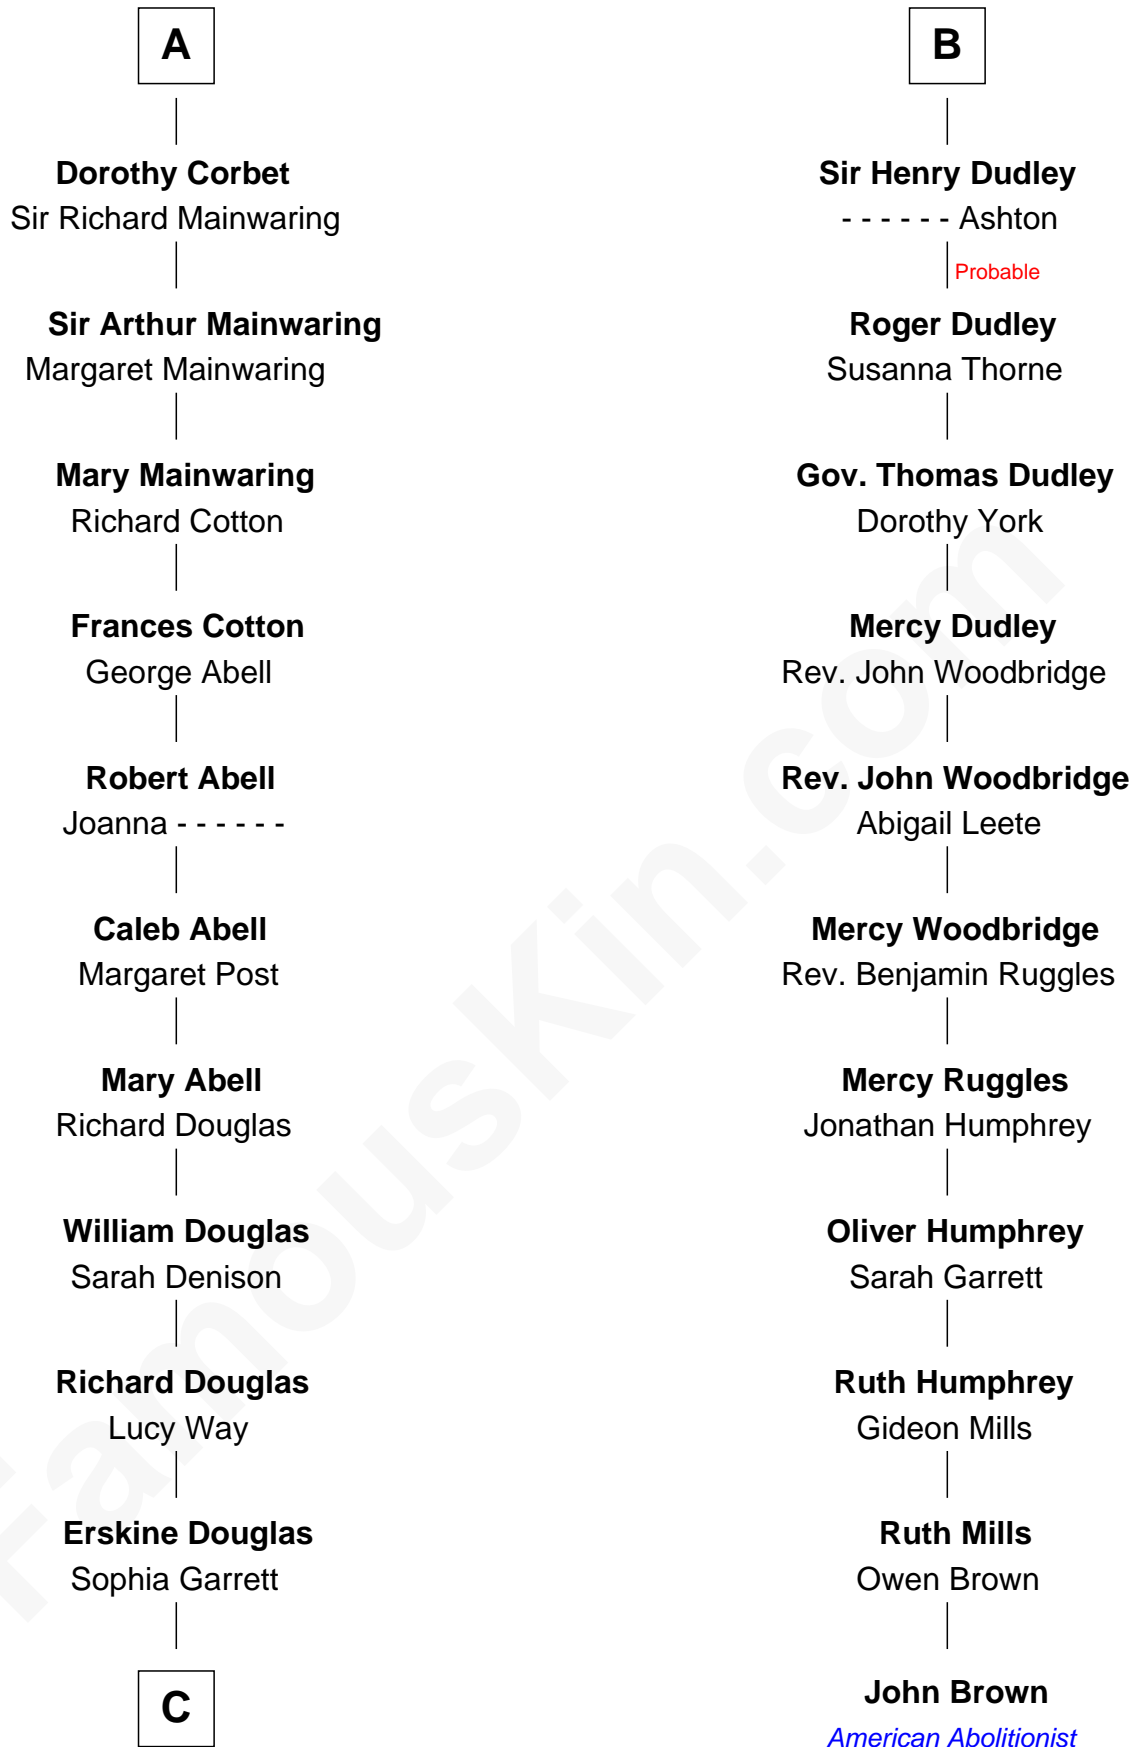

FamousKin.com

Relationship Chart of

Melvyn Douglas

Movie Actor

17th cousin 2 times removed of

John Brown

American Abolitionist

Ralph de Stafford

Margaret de Audley

C

—
Emma Jane Douglas
Col. George Taliaferro Shackelford

—
Lena Priscilla Shackelford
Edouard Gregory Hesselberg

—
Melvyn Douglas
Movie Actor

FamousKin.com