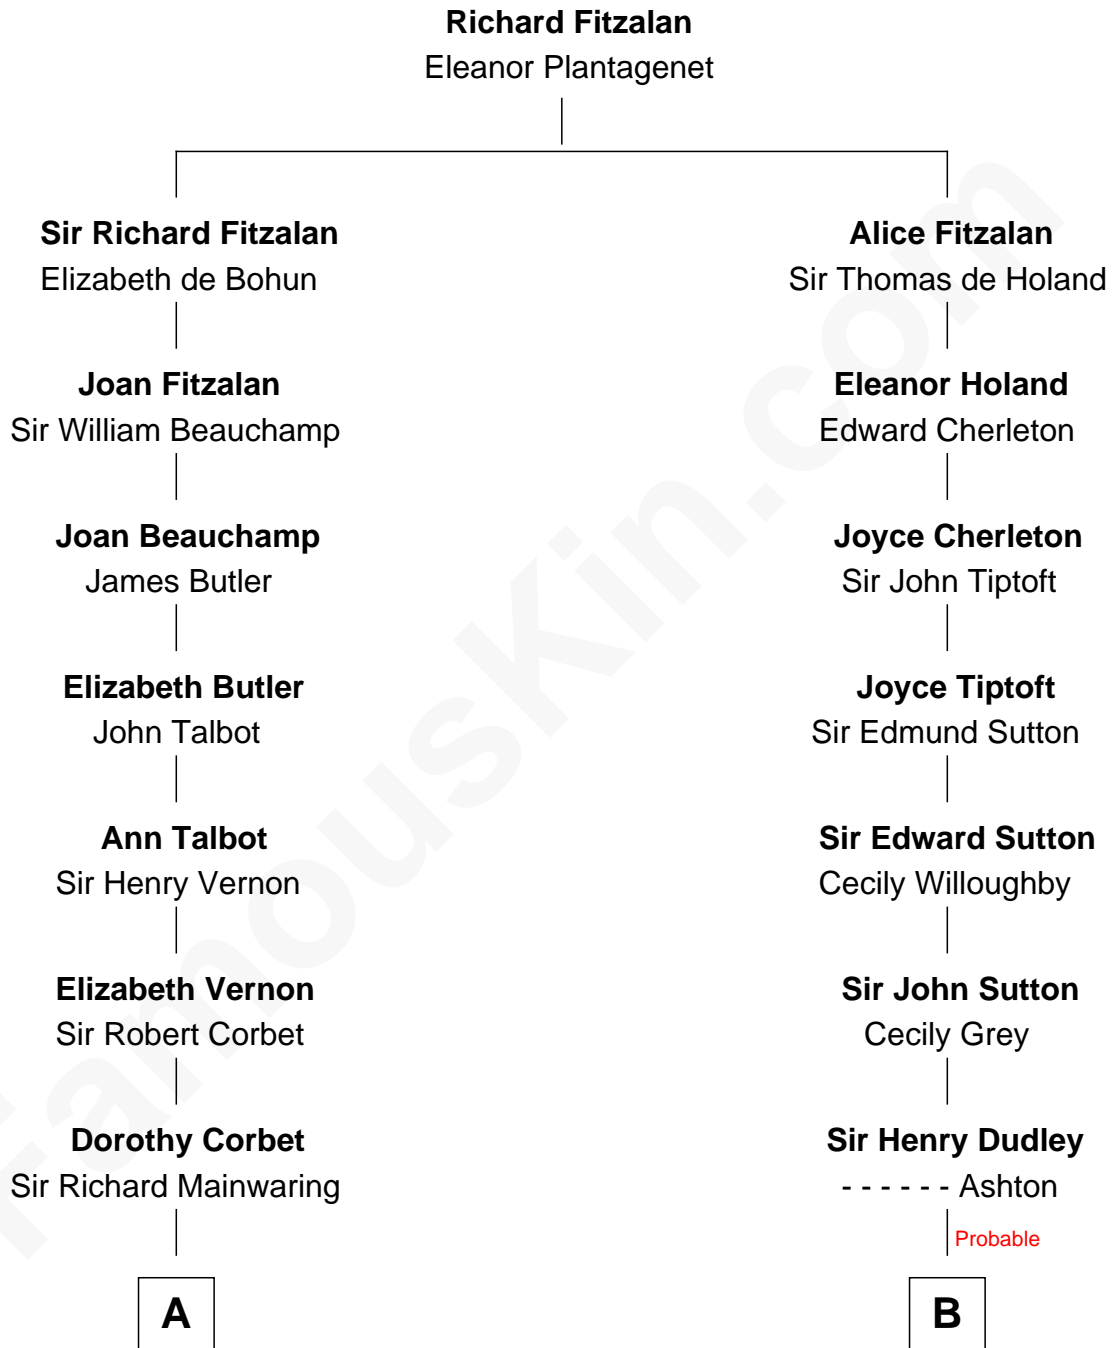

## Relationship Chart of

### Melvyn Douglas

*Movie Actor*

16th cousin 2 times removed of

**John Brown**  
*American Abolitionist*

**C**

**Lena Priscilla Shackelford**  
Edouard Gregory Hesselberg

**Melvyn Douglas**  
*Movie Actor*

FamousKin.com