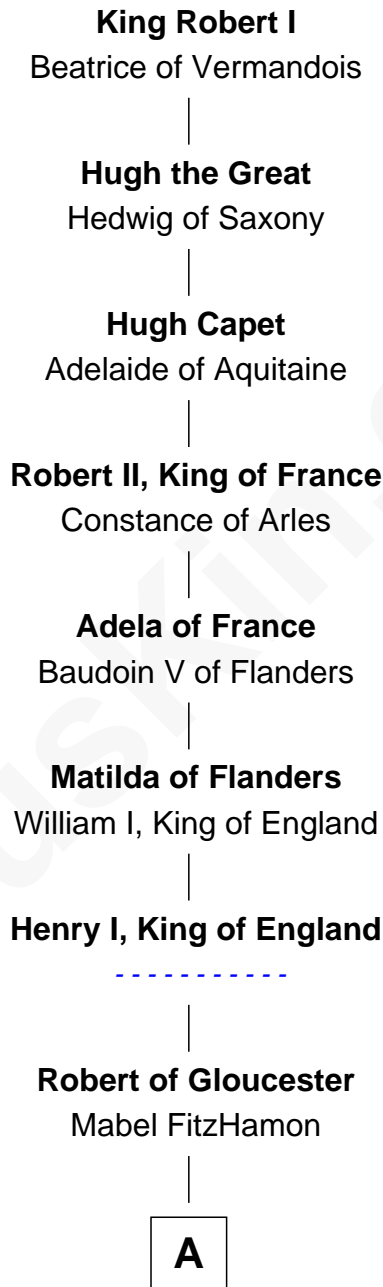

FamousKin.com Relationship Chart of

Melvyn Douglas

Movie Actor

28th Great-grandson of

King Robert I

King of France

A

Maud of Gloucester
Sir Ranulf de Gernons

Hugh de Kevelioc
Bertrade de Montfort

Agnes of Chester
Sir William de Ferrers

Sir William de Ferrers
Margaret de Quincy

Joan de Ferrers
Sir Thomas de Berkeley

Sir Maurice de Berkeley
Eve la Zouche

Thomas de Berkeley
Katherine de Clyvedon