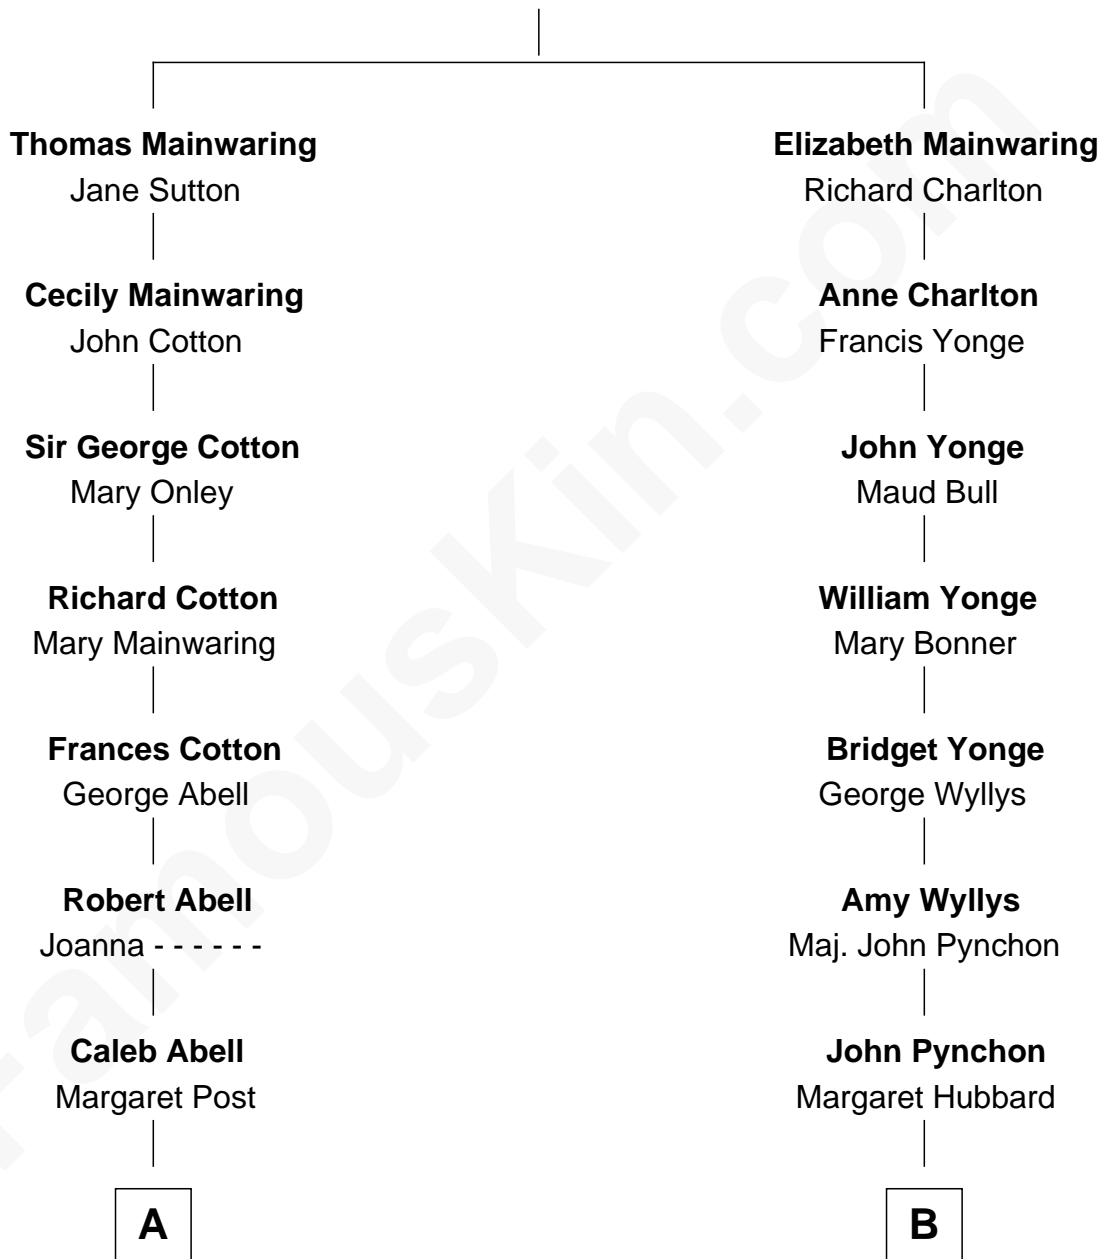

# FamousKin.com Relationship Chart of

**Melvyn Douglas**

*Movie Actor*

13th cousin 1 time removed of

**Thomas Pynchon**

*American Novelist*

**William Mainwaring**

Margaret Warren

**A**

**Mary Abell**  
Richard Douglas

**William Douglas**  
Sarah Denison

**Richard Douglas**  
Lucy Way

**Erskine Douglas**  
Sophia Garrett

**Emma Jane Douglas**  
Col. George Taliaferro Shackelford

**Lena Priscilla Shackelford**  
Edouard Gregory Hesselberg