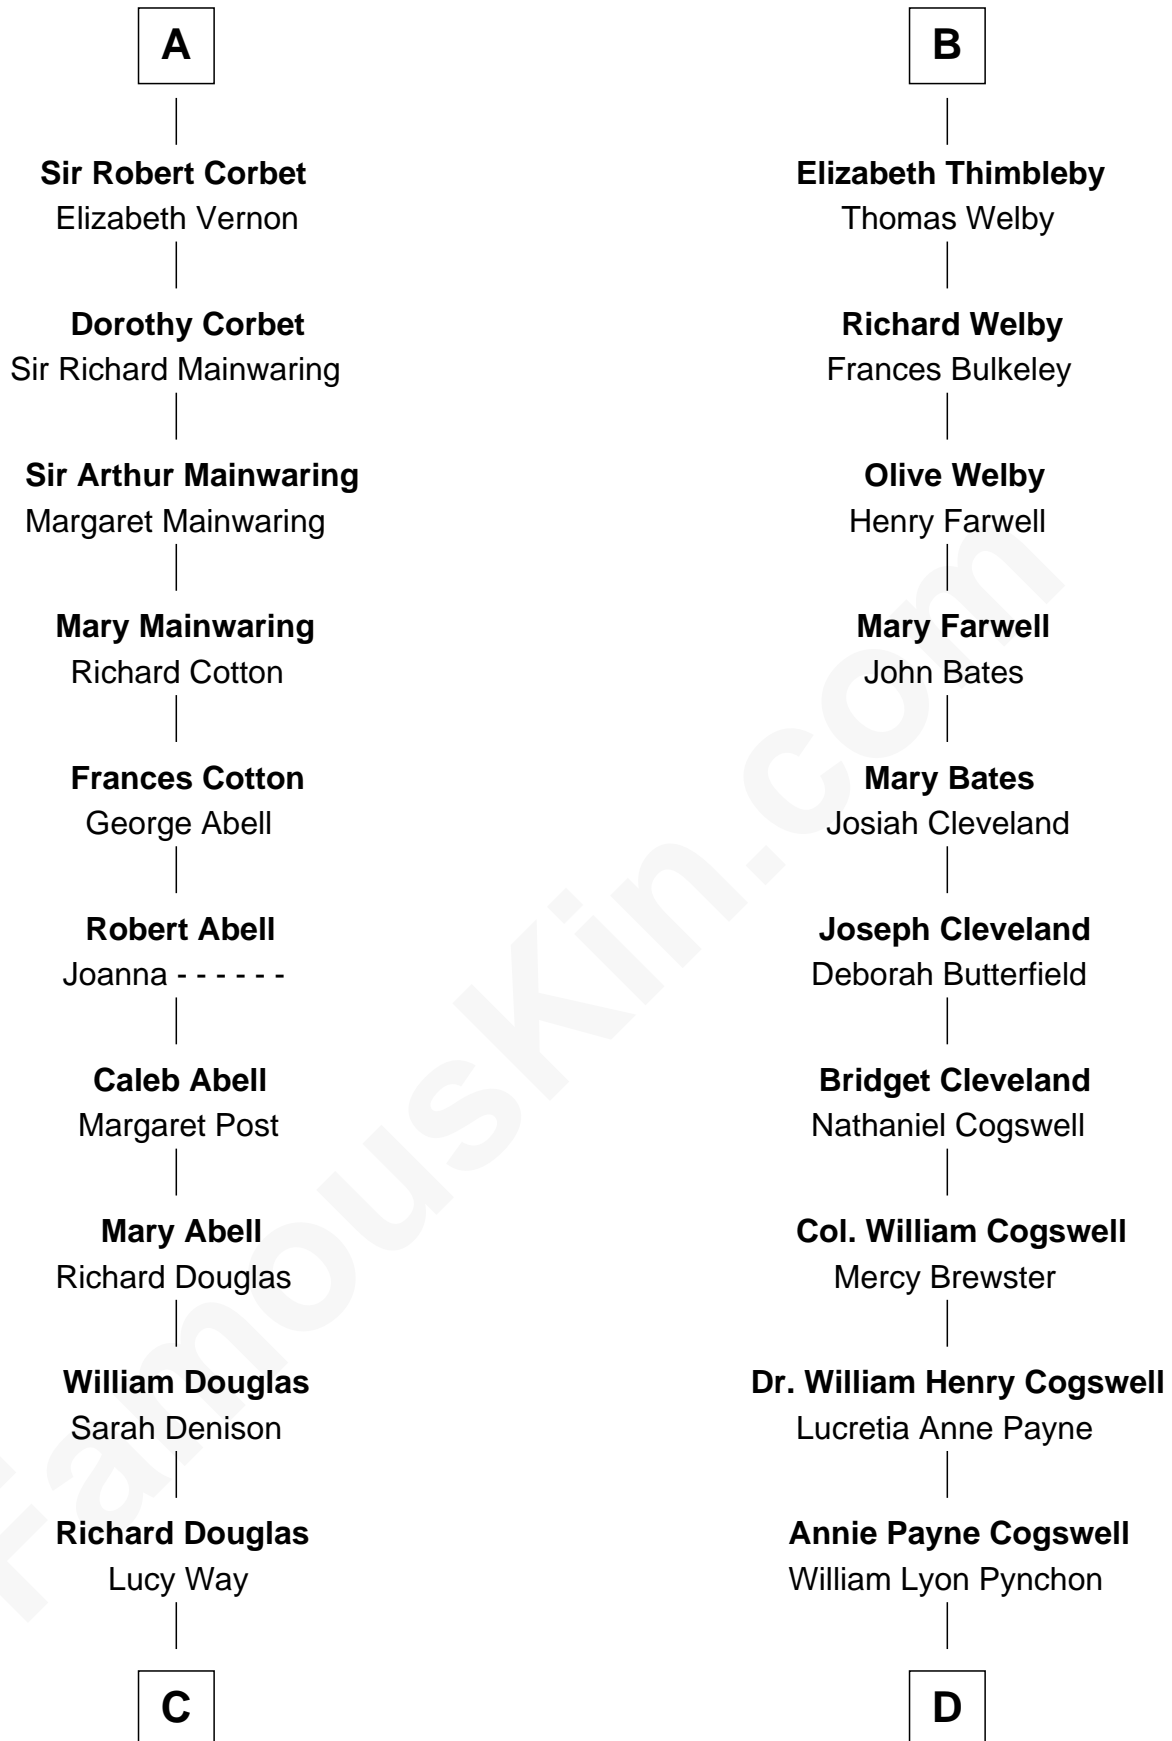

# FamousKin.com Relationship Chart of

**Melvyn Douglas**  
*Movie Actor*

19th cousin 1 time removed of

**Thomas Pynchon**  
*American Novelist*

**C**

**Erskine Douglas**

Sophia Garrett

**Emma Jane Douglas**

Col. George Taliaferro Shackelford

**Lena Priscilla Shackelford**

Edouard Gregory Hesselberg

**Melvyn Douglas**

*Movie Actor*

**D**

**William Henry Chichele Pynchon**

Carrie Susan Moyses