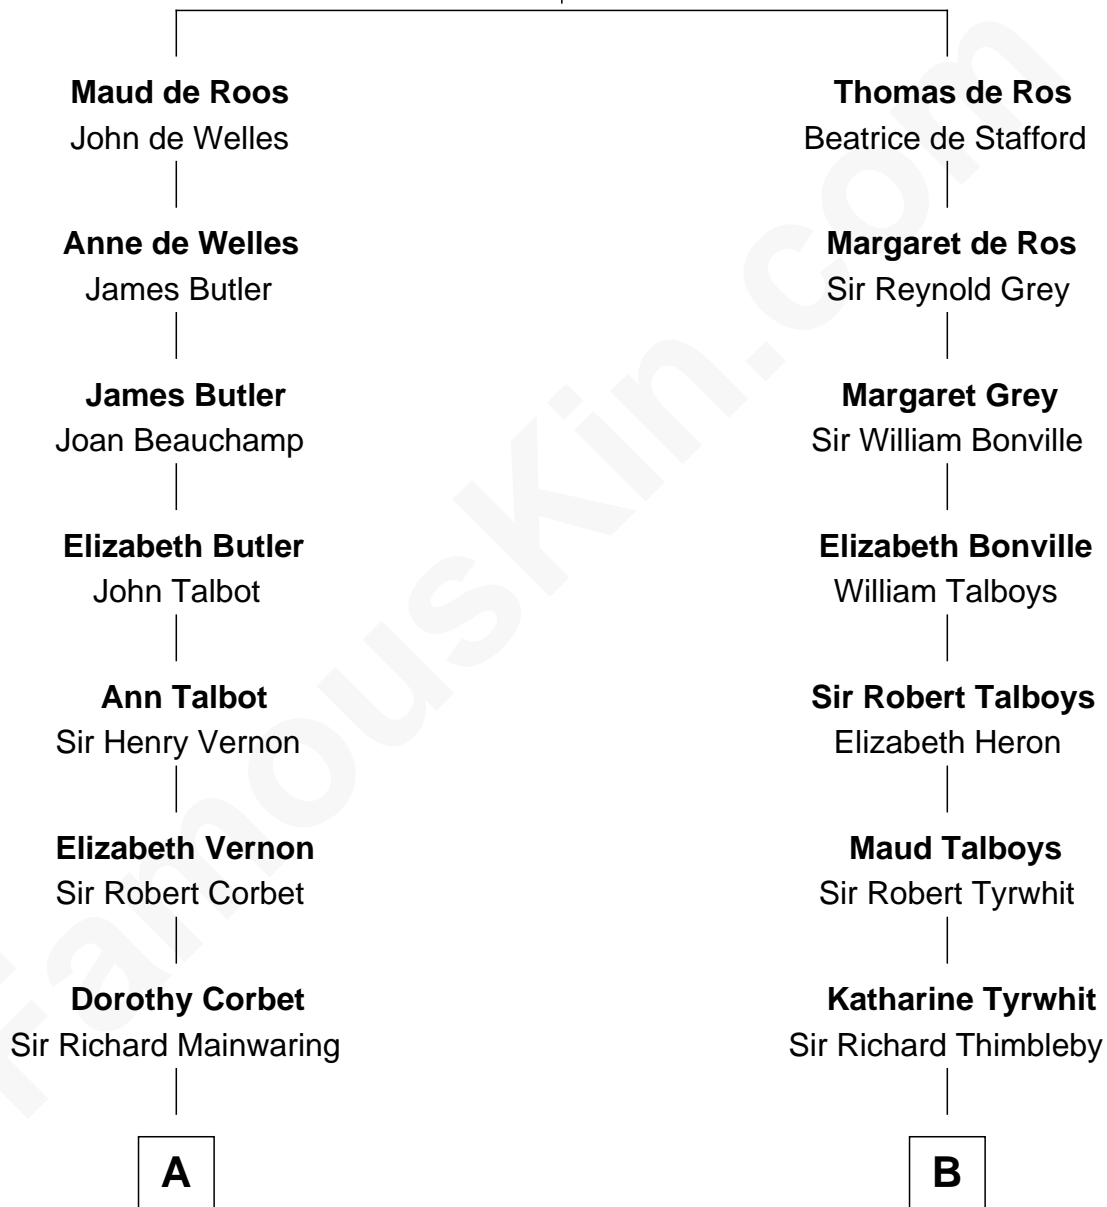

FamousKin.com

Relationship Chart of

Melvyn Douglas

Movie Actor

18th cousin 1 time removed of

Thomas Pynchon

American Novelist

Sir William de Ros
Margery de Badlesmere

C

Lena Priscilla Shackelford
Edouard Gregory Hesselberg

Melvyn Douglas
Movie Actor

D

William Henry Chichele Pynchon
Carrie Susan Moyses

Thomas Ruggles Pynchon
Catherine Frances Bennett

Thomas Pynchon
Novelist