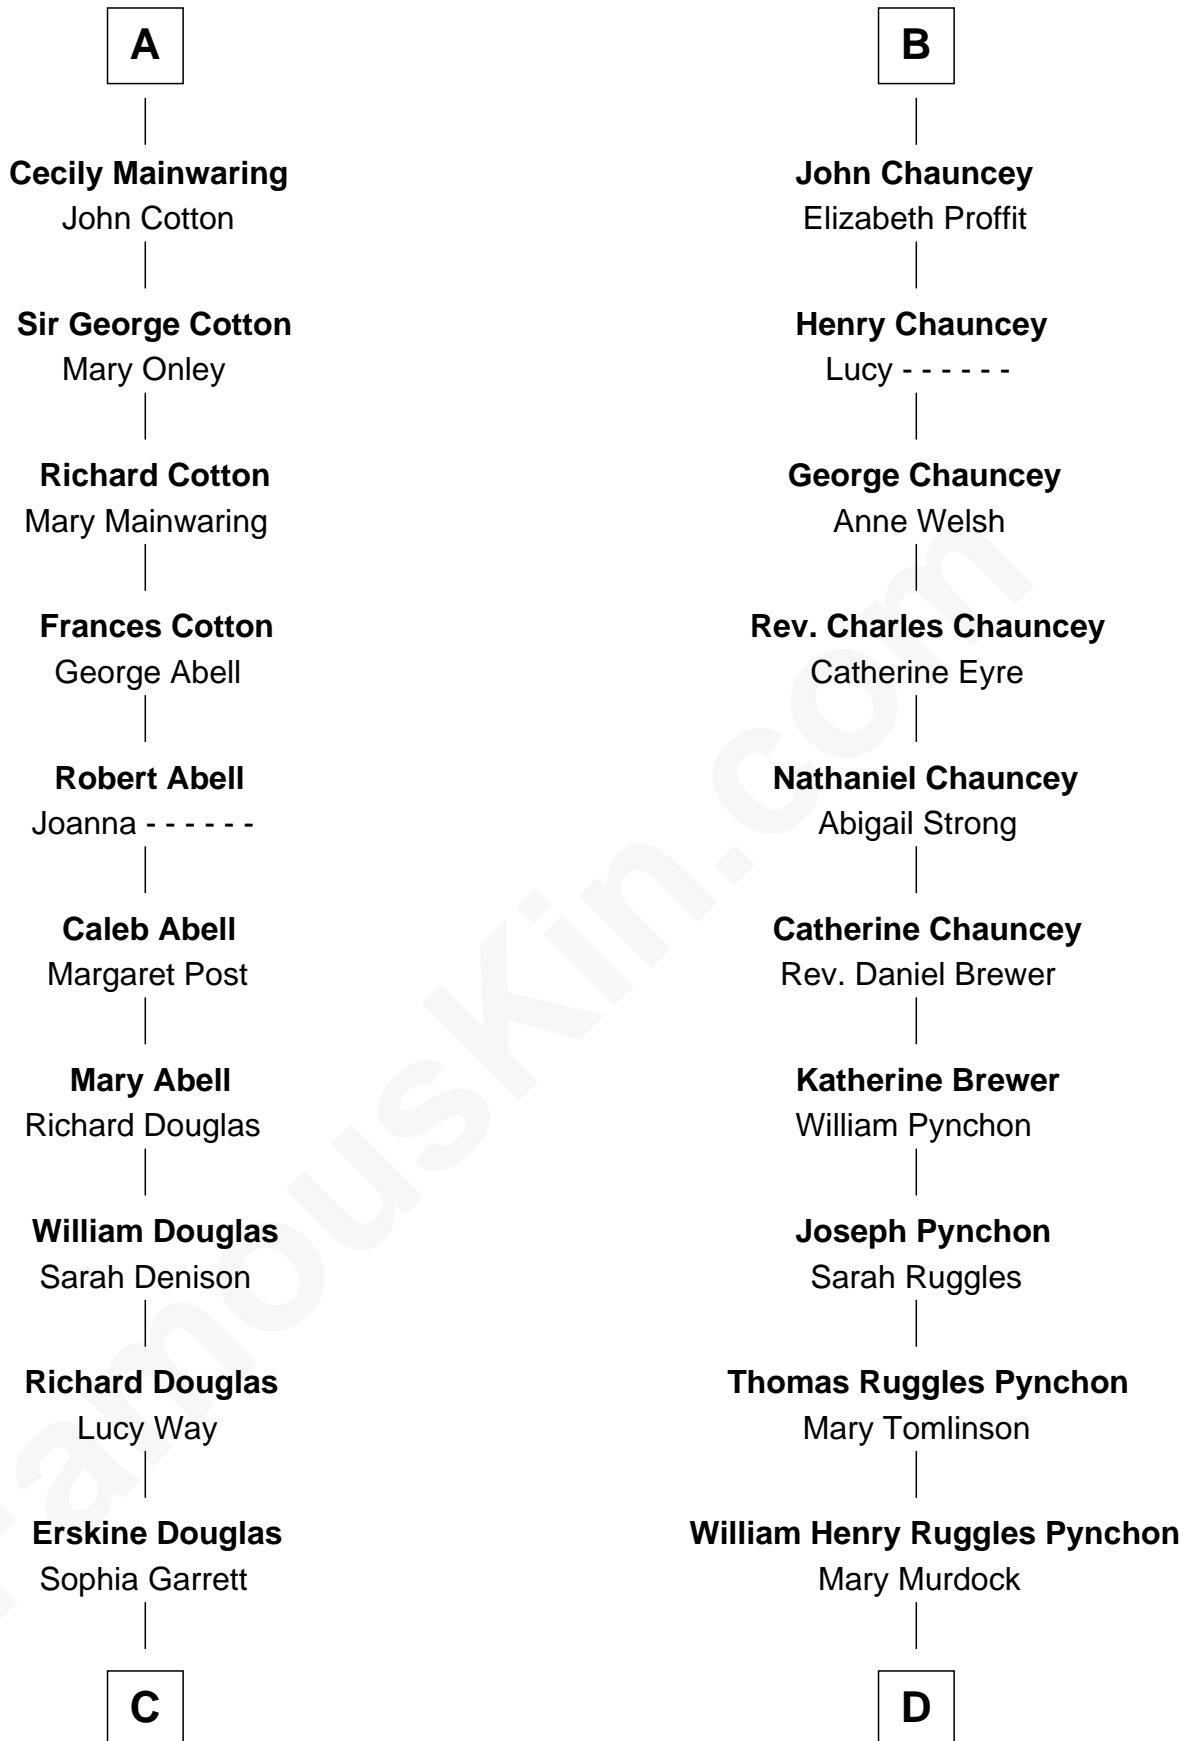

FamousKin.com Relationship Chart of

Melvyn Douglas

Movie Actor

19th cousin 1 time removed of

Thomas Pynchon

American Novelist

Sir William de Ferrers

Agnes of Chester

C

Emma Jane Douglas
Col. George Taliaferro Shackelford

Lena Priscilla Shackelford
Edouard Gregory Hesselberg

Melvyn Douglas
Movie Actor

D

William Lyon Pynchon
Annie Payne Cogswell

William Henry Chichele Pynchon
Carrie Susan Moyses