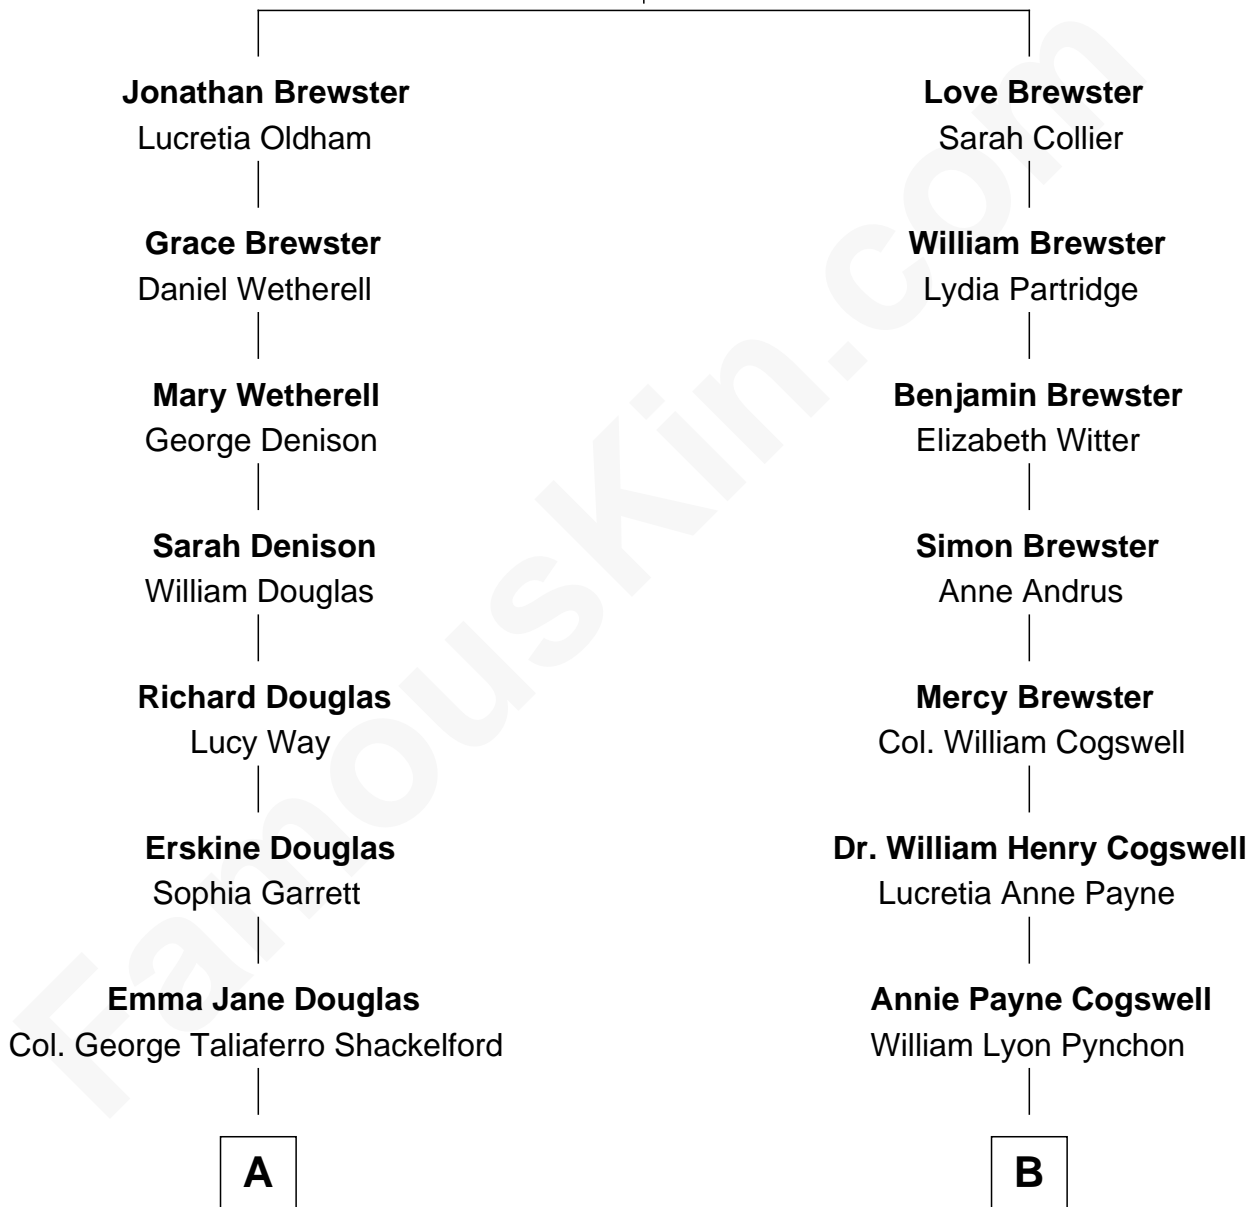

## Relationship Chart of

**Melvyn Douglas**

*Movie Actor*

8th cousin 1 time removed of

**Thomas Pynchon**

*American Novelist*

**William Brewster**

Mary - - - - -

**A**

**Lena Priscilla Shackelford**  
Edouard Gregory Hesselberg

**Melvyn Douglas**  
*Movie Actor*

**B**

**William Henry Chichele Pynchon**  
Carrie Susan Moyses

**Thomas Ruggles Pynchon**  
Catherine Frances Bennett