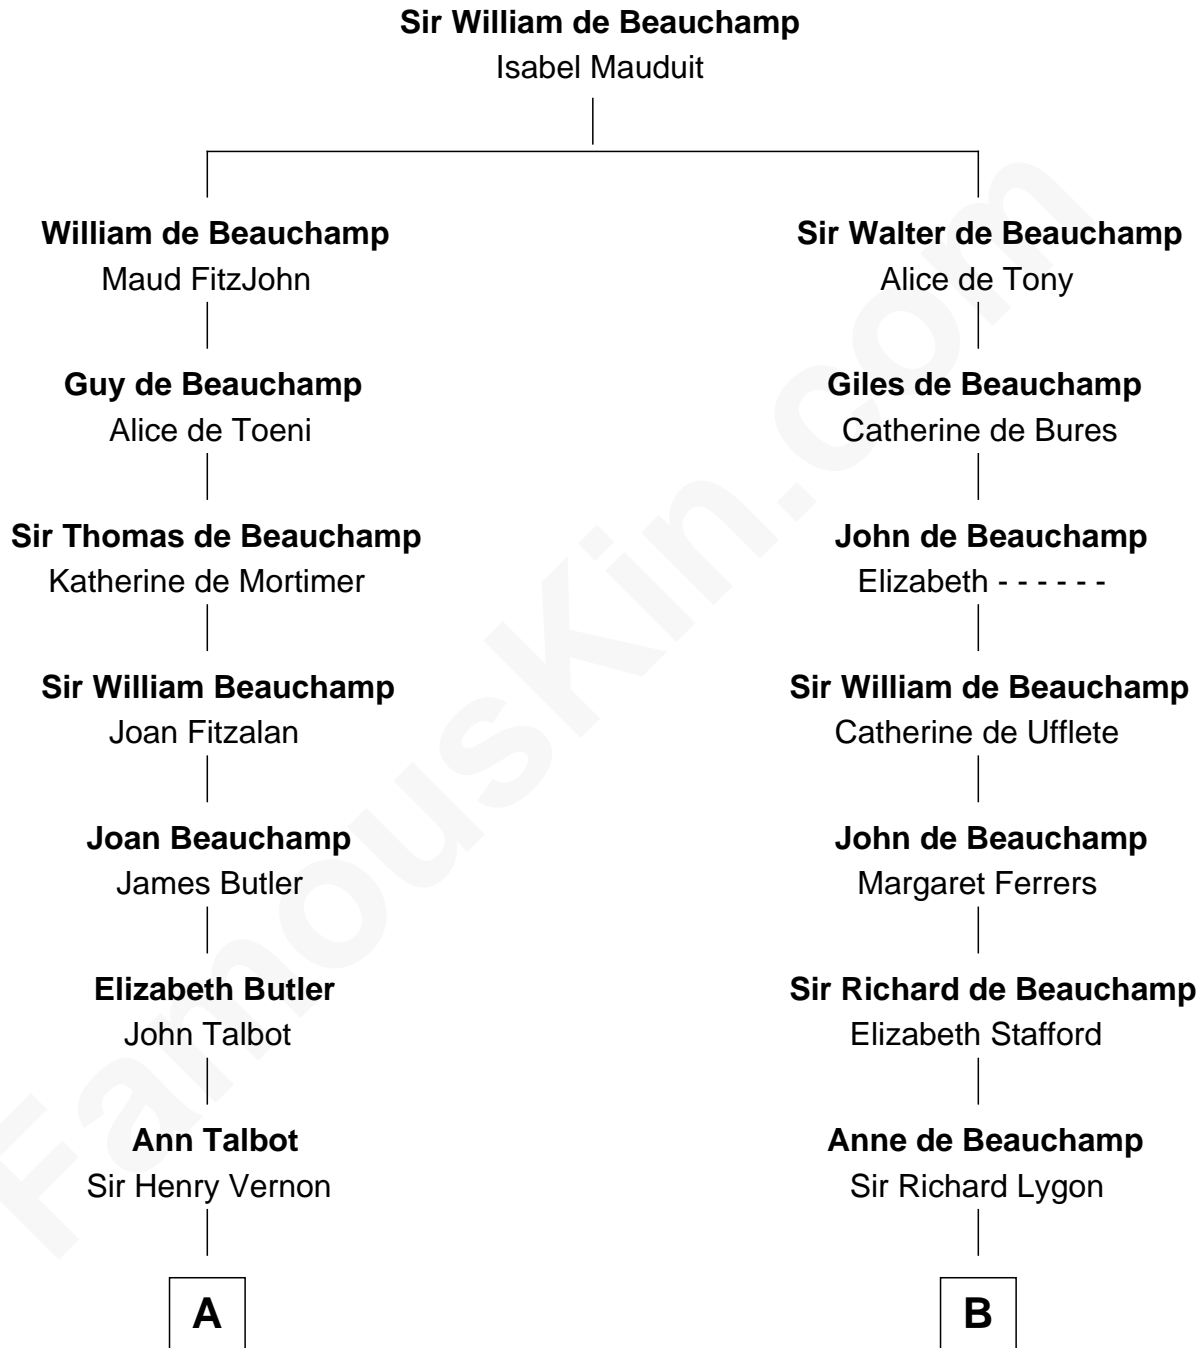

FamousKin.com Relationship Chart of

Melvyn Douglas
Movie Actor

20th cousin 1 time removed of

Thomas Pynchon
American Novelist

C

Erskine Douglas

Sophia Garrett

Emma Jane Douglas

Col. George Taliaferro Shackelford

Lena Priscilla Shackelford

Edouard Gregory Hesselberg

Melvyn Douglas

Movie Actor

D

William Henry Ruggles Pynchon

Mary Murdock