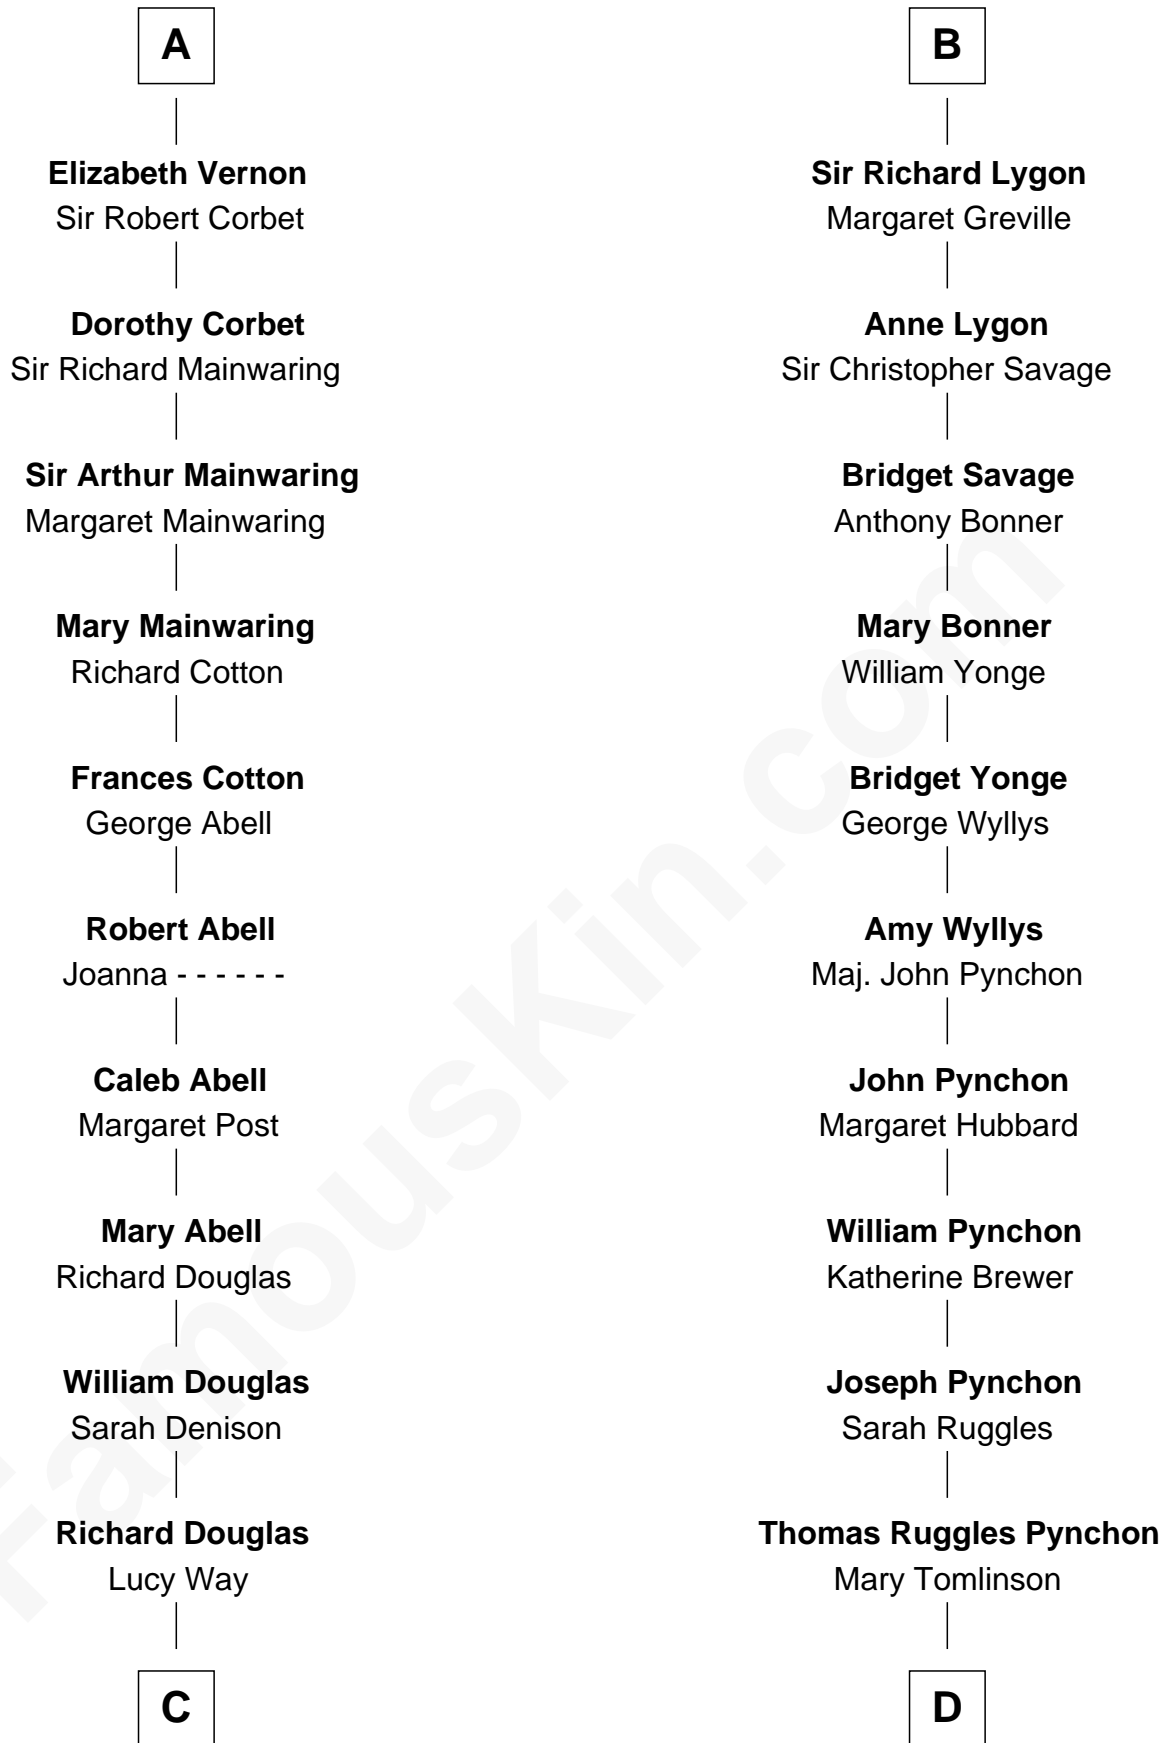

FamousKin.com Relationship Chart of

Melvyn Douglas
Movie Actor

20th cousin 1 time removed of

Thomas Pynchon
American Novelist

C

Erskine Douglas

Sophia Garrett

Emma Jane Douglas

Col. George Taliaferro Shackelford

Lena Priscilla Shackelford

Edouard Gregory Hesselberg

Melvyn Douglas

Movie Actor

D

William Henry Ruggles Pynchon

Mary Murdock