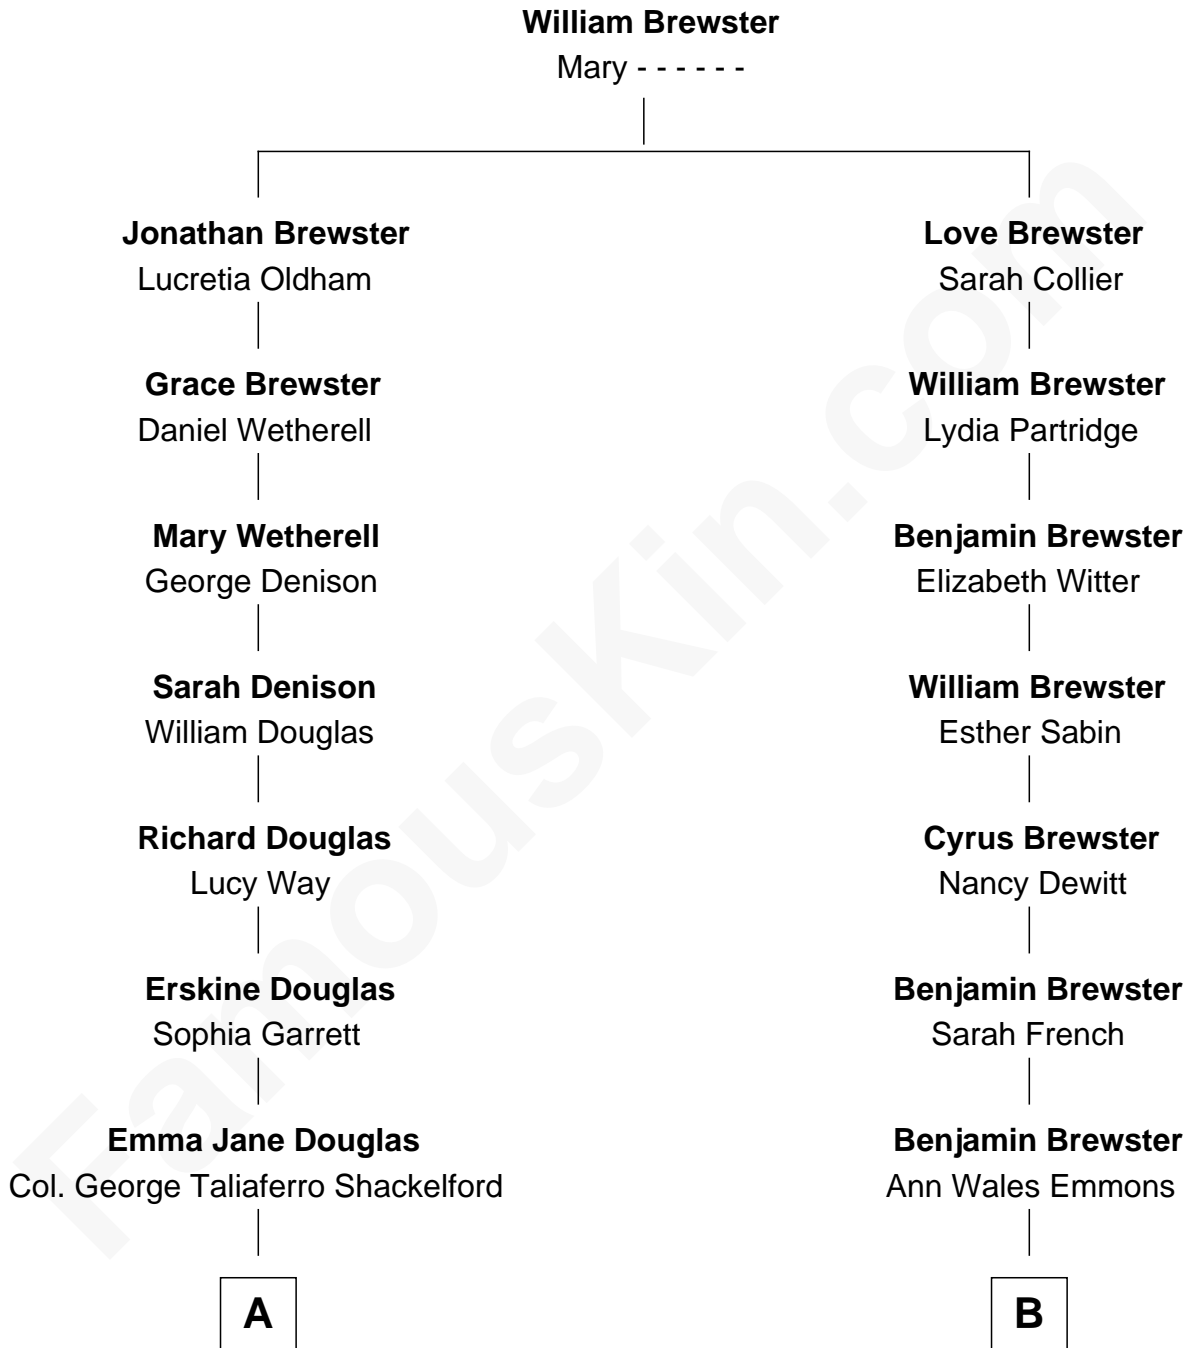

FamousKin.com

Relationship Chart of

Melvyn Douglas

Movie Actor

8th cousin 2 times removed of

Paget Brewster

TV Actress

A

Lena Priscilla Shackelford
Edouard Gregory Hesselberg

Melvyn Douglas
Movie Actor

B

Dr. George Washington Wales Brewster
Ellen Mackenzie Hodge

George Washington Wales Brewster
Joan Ryerson

Galen Brewster
Hathaway Tew