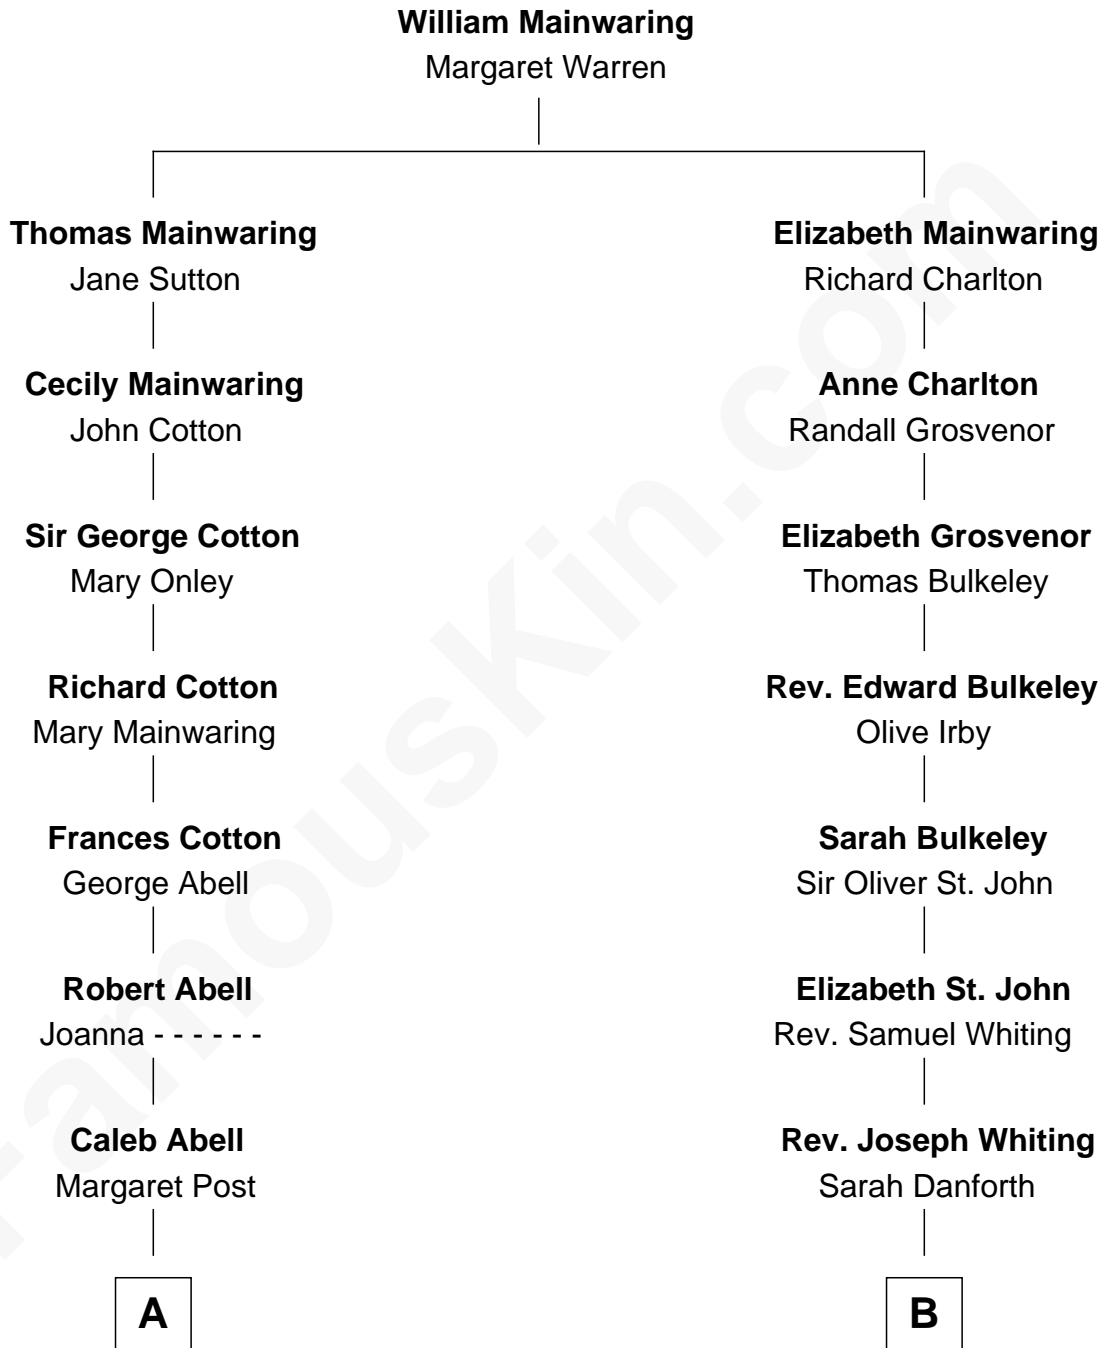

# FamousKin.com Relationship Chart of

**Melvyn Douglas**

*Movie Actor*

13th cousin of

**James Sherman**

*27th U.S. Vice-President*

**A**

**Mary Abell**  
Richard Douglas

**William Douglas**  
Sarah Denison

**Richard Douglas**  
Lucy Way

**Erskine Douglas**  
Sophia Garrett

**Emma Jane Douglas**  
Col. George Taliaferro Shackelford

**Lena Priscilla Shackelford**  
Edouard Gregory Hesselberg