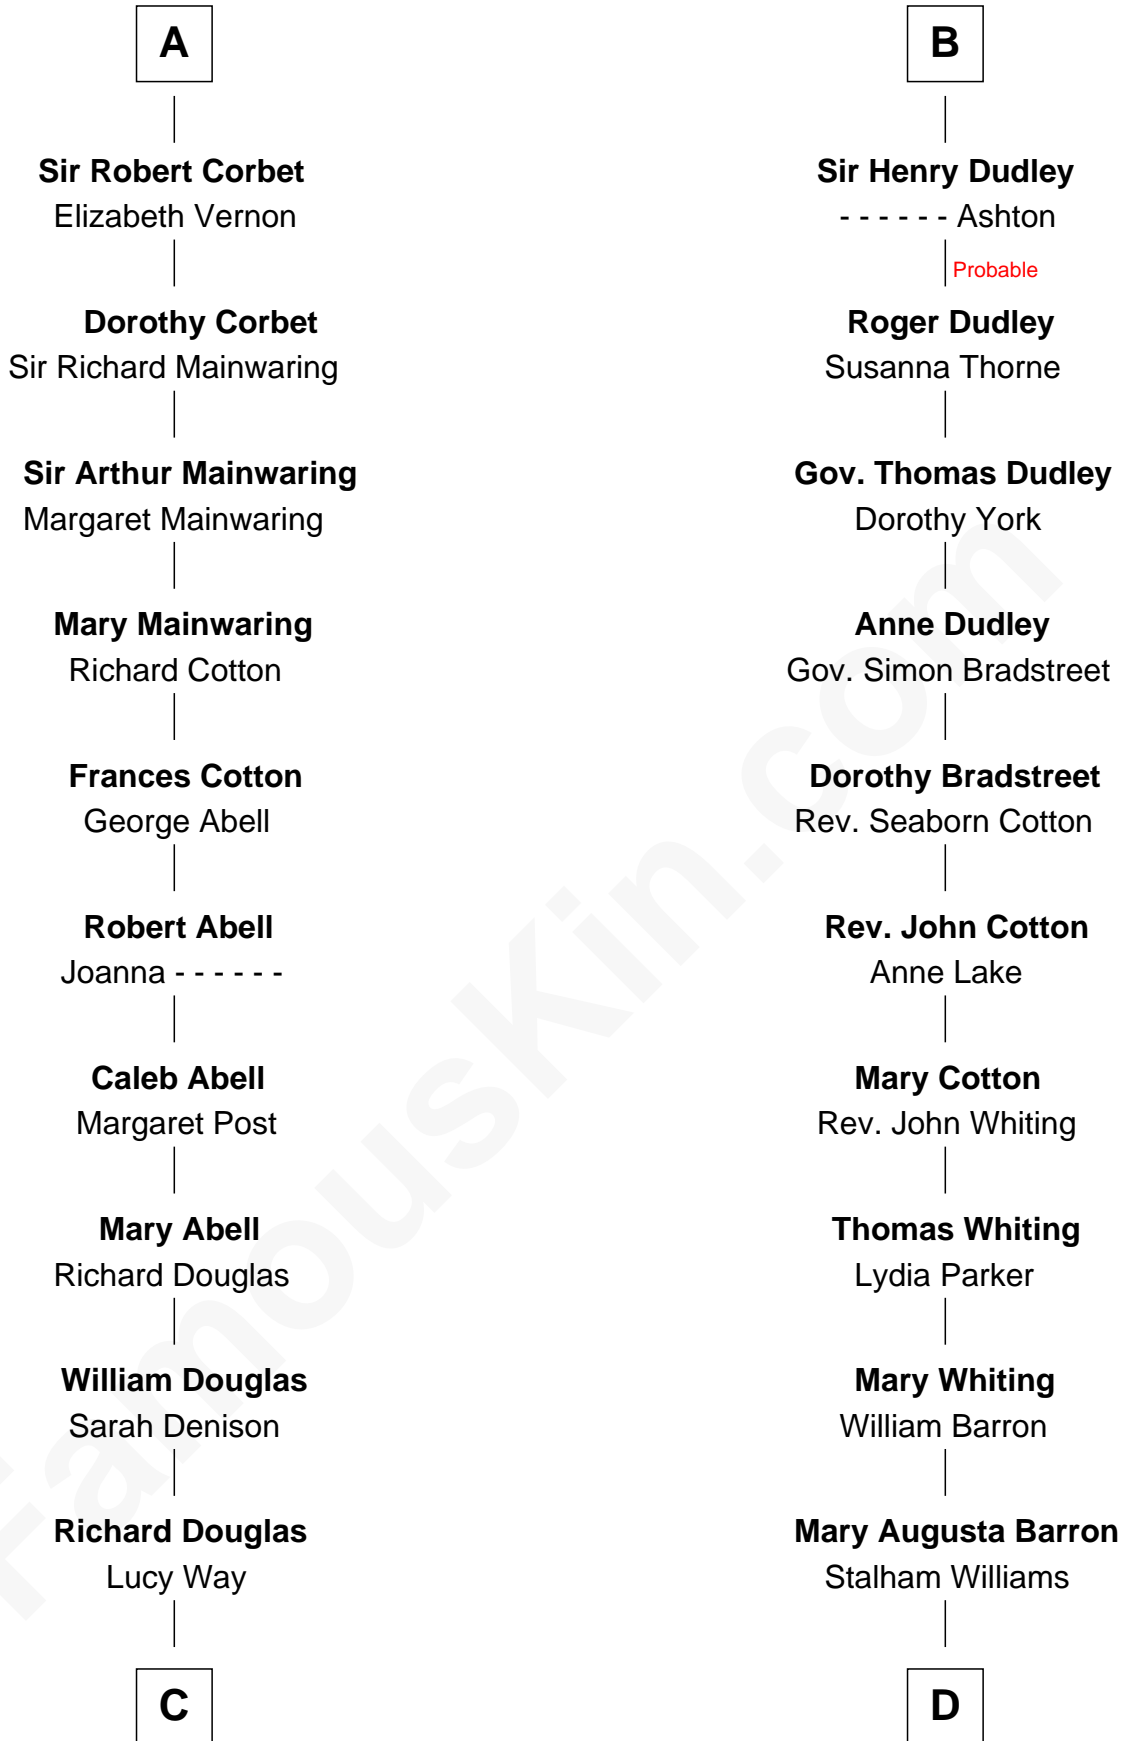

# FamousKin.com Relationship Chart of

**Melvyn Douglas**

*Movie Actor*

19th cousin 1 time removed of

**James Sherman**

*27th U.S. Vice-President*

**C**

**Erskine Douglas**

Sophia Garrett

**Emma Jane Douglas**

Col. George Taliaferro Shackelford

**Lena Priscilla Shackelford**

Edouard Gregory Hesselberg

**Melvyn Douglas**

*Movie Actor*

**D**

**Frances Lucretia Williams**

Richard Winslow Sherman

**Mary Frances Sherman**

Richard Updike Sherman

**James Sherman**

*27th U.S. Vice-President*

FamousKin.com