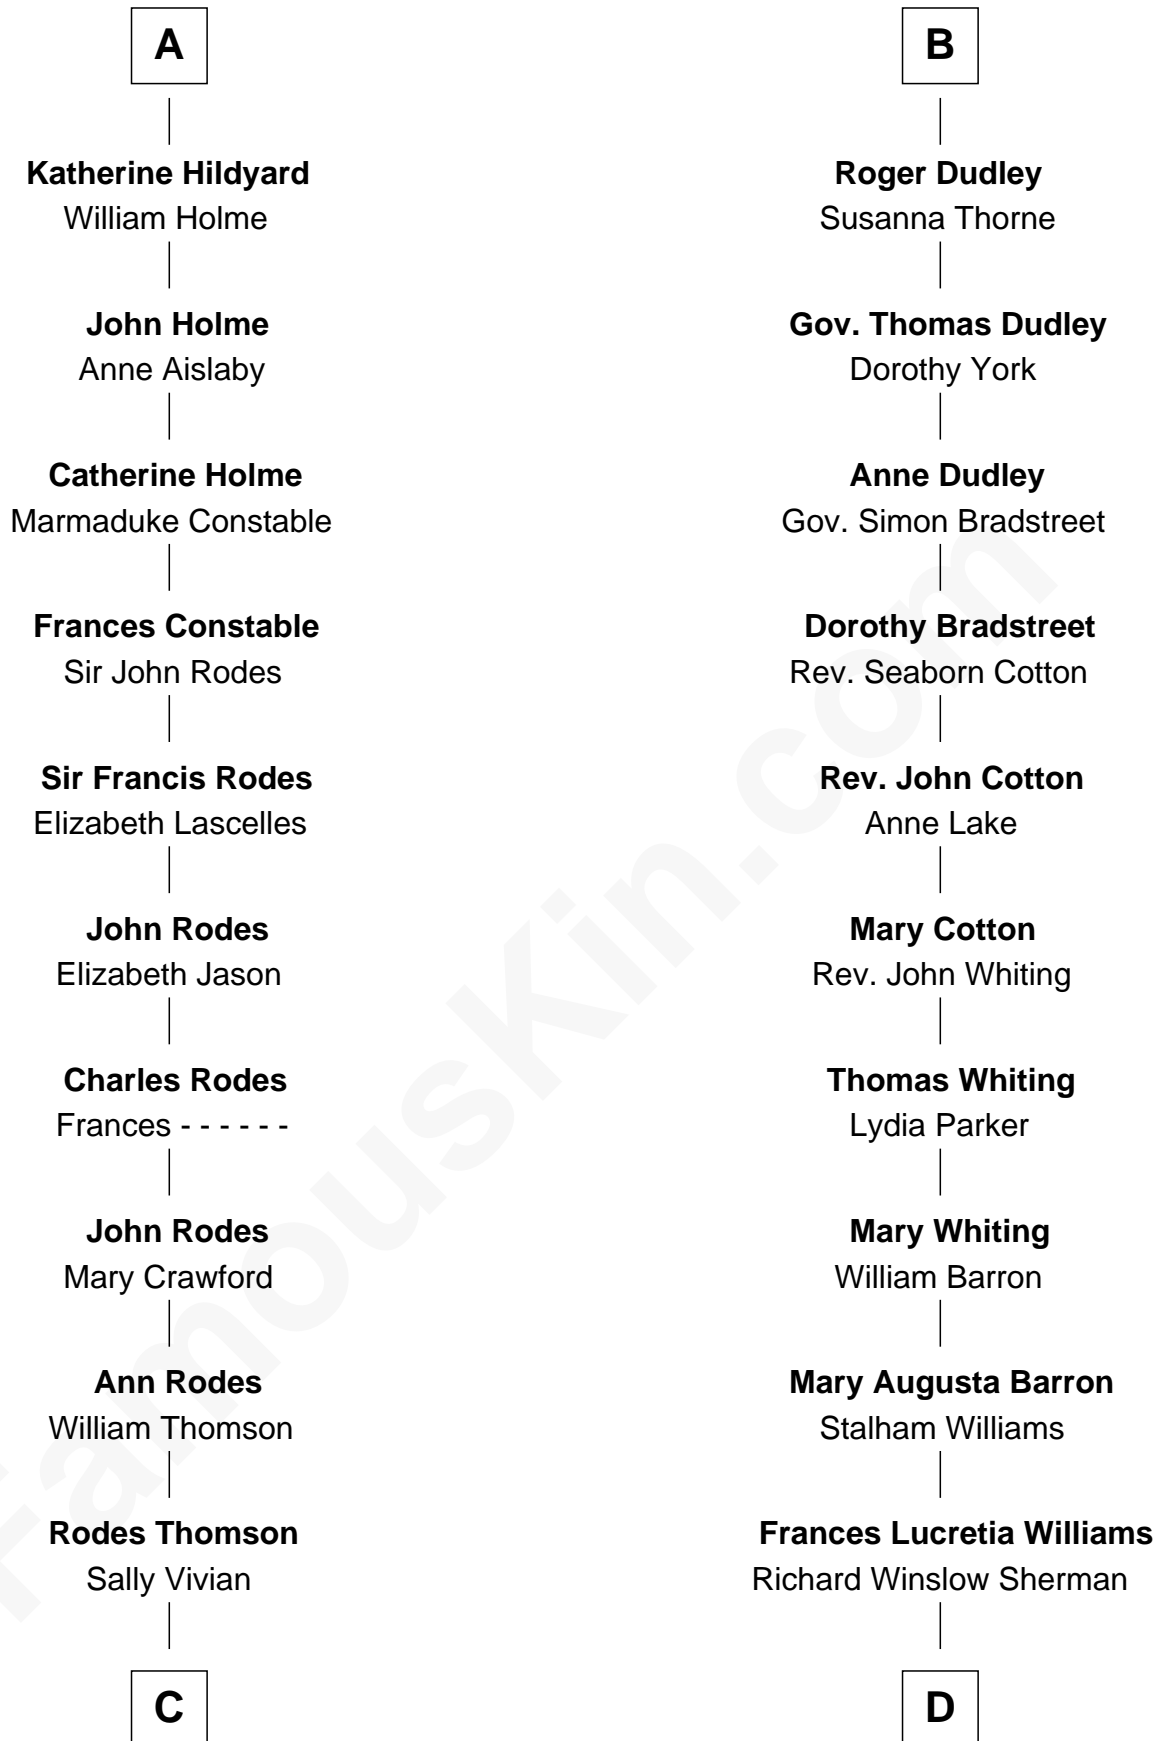

# FamousKin.com Relationship Chart of

**Melvyn Douglas**

*Movie Actor*

18th cousin 3 times removed of

**James Sherman**

*27th U.S. Vice-President*

**Edward III, King of England**

Philippa of Hainault

**C**

**Nancy Thomson**  
Thomas Johnson Garrett

**Sophia Garrett**  
Erskine Douglas

**Emma Jane Douglas**  
Col. George Taliaferro Shackelford

**Lena Priscilla Shackelford**  
Edouard Gregory Hesselberg