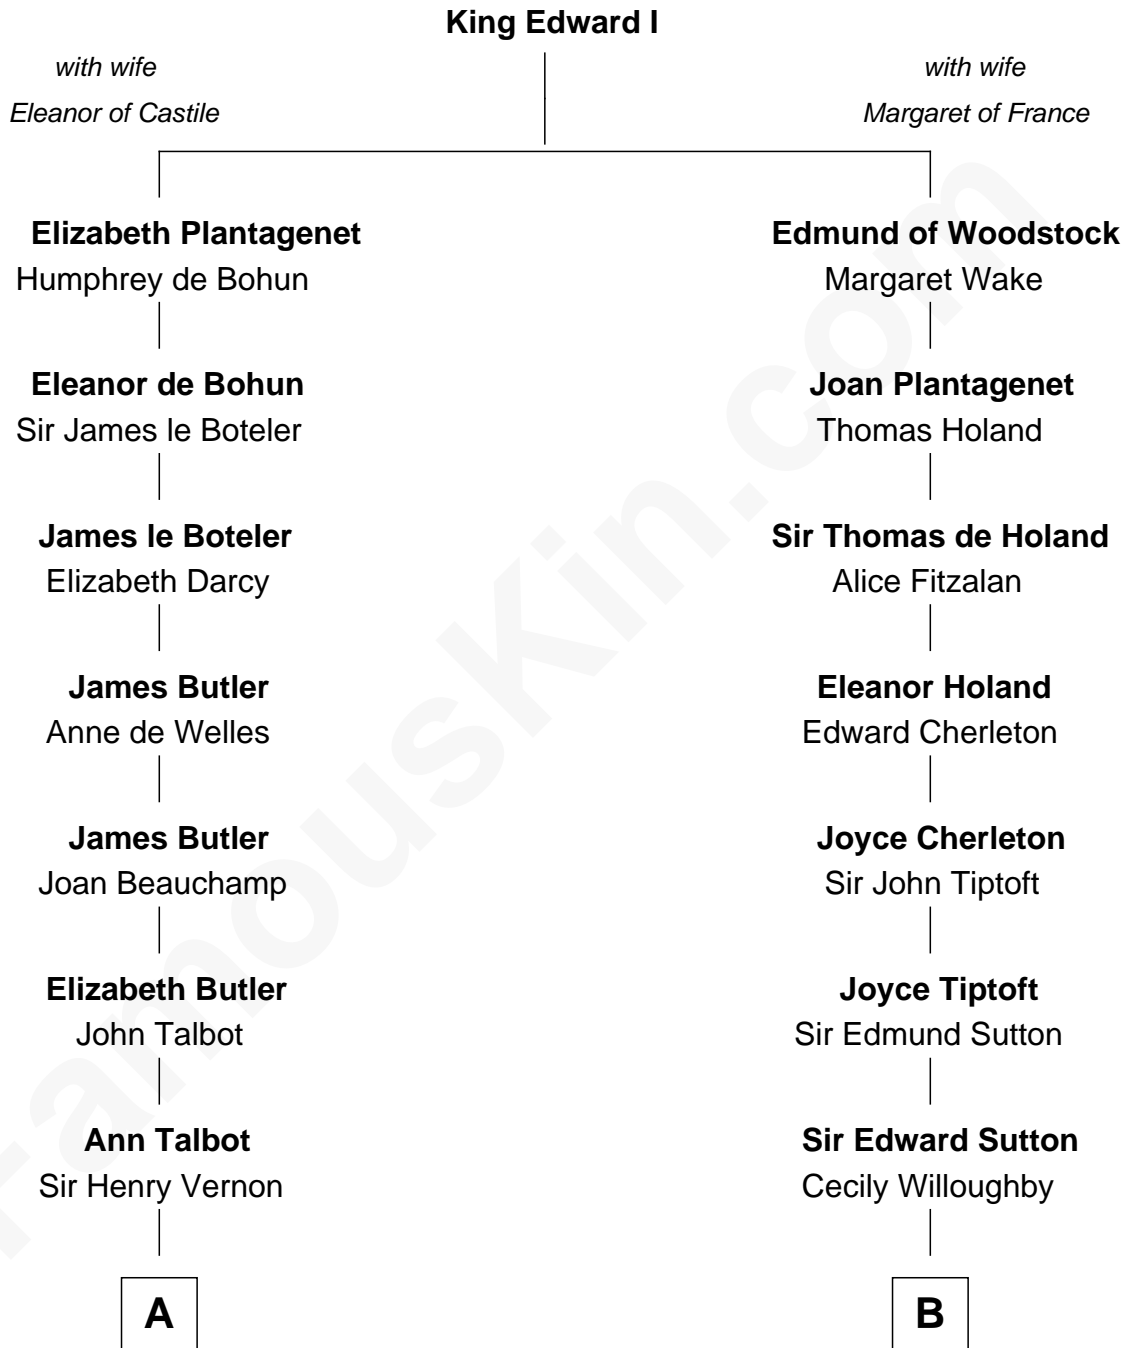

# FamousKin.com Relationship Chart of

**Melvyn Douglas**

*Movie Actor*

20th cousin of

**James Sherman**

*27th U.S. Vice-President*

**C**

**Erskine Douglas**

Sophia Garrett

**Emma Jane Douglas**

Col. George Taliaferro Shackelford

**Lena Priscilla Shackelford**

Edouard Gregory Hesselberg

**Melvyn Douglas**

*Movie Actor*

**D**

**Mary Augusta Barron**

Stalham Williams

**Frances Lucretia Williams**

Richard Winslow Sherman

**Mary Frances Sherman**

Richard Updike Sherman

**James Sherman**

*27th U.S. Vice-President*