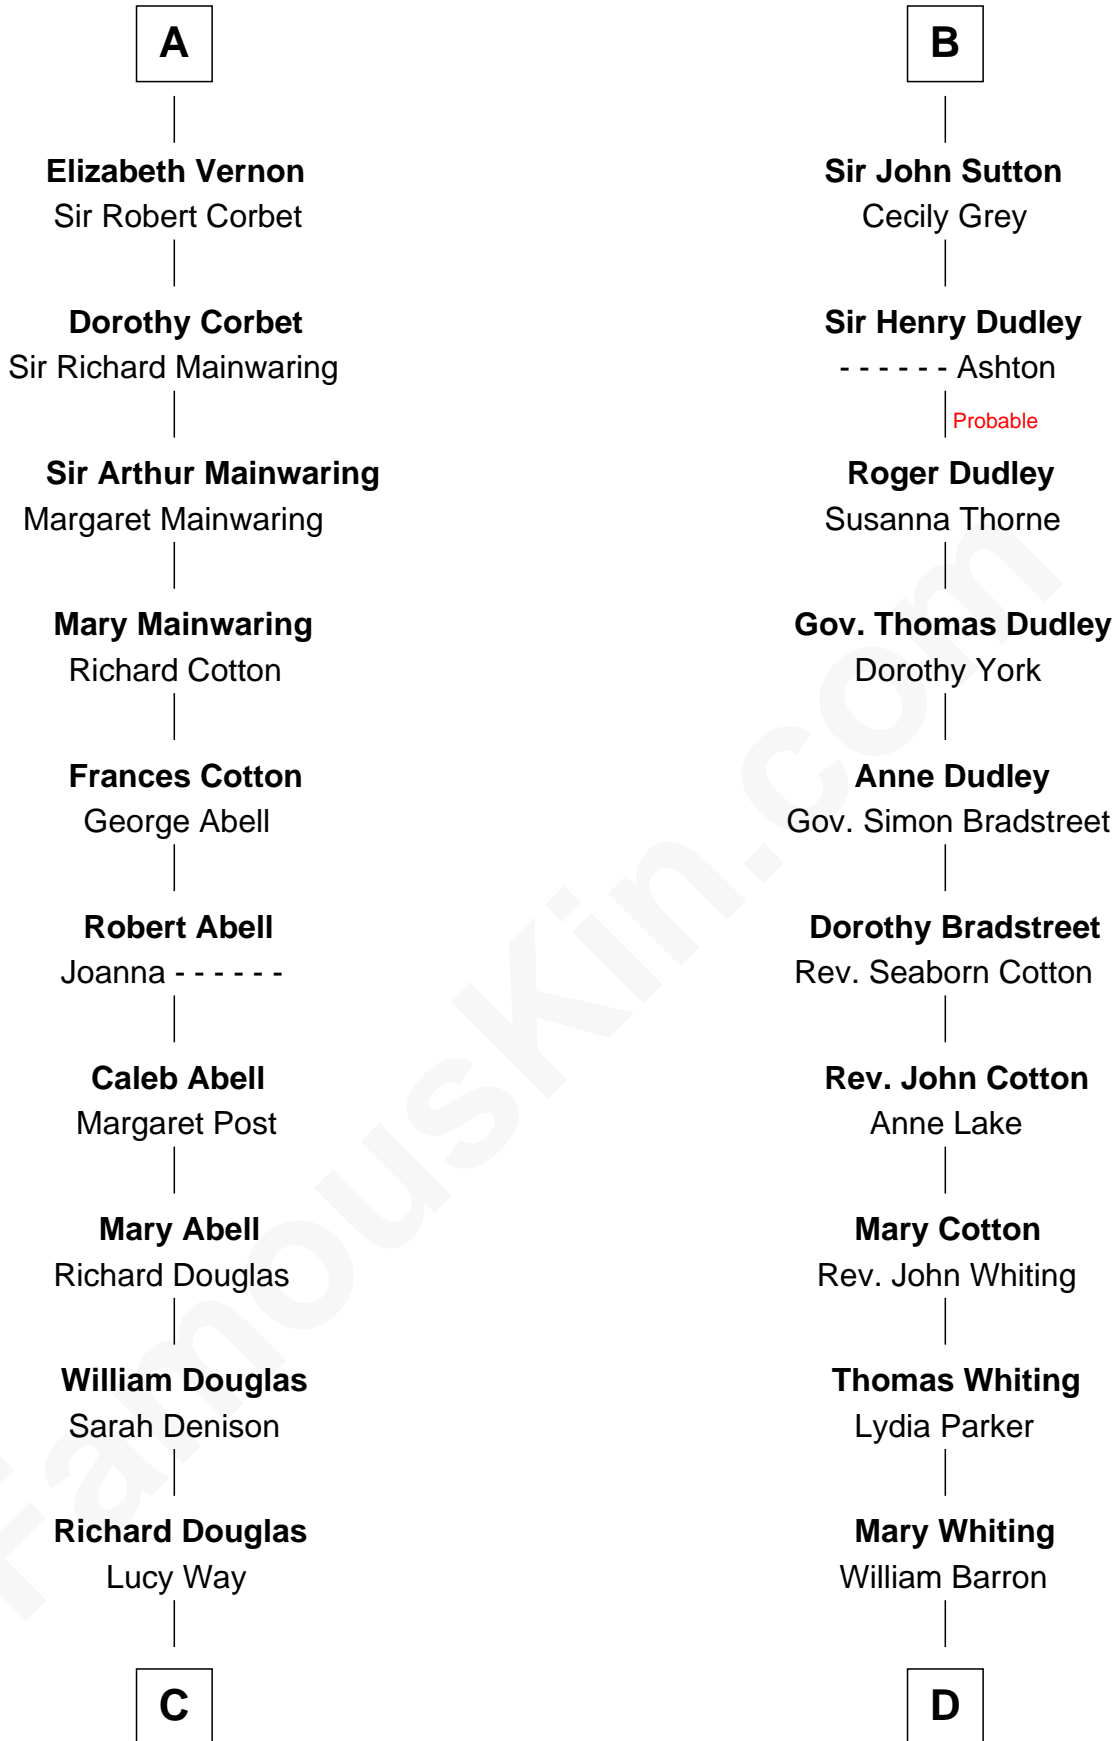

# FamousKin.com Relationship Chart of

**Melvyn Douglas**

*Movie Actor*

20th cousin of

**James Sherman**

*27th U.S. Vice-President*

**C**

**Erskine Douglas**

Sophia Garrett

**Emma Jane Douglas**

Col. George Taliaferro Shackelford

**Lena Priscilla Shackelford**

Edouard Gregory Hesselberg

**Melvyn Douglas**

*Movie Actor*

**D**

**Mary Augusta Barron**

Stalham Williams

**Frances Lucretia Williams**

Richard Winslow Sherman

**Mary Frances Sherman**

Richard Updike Sherman

**James Sherman**

*27th U.S. Vice-President*