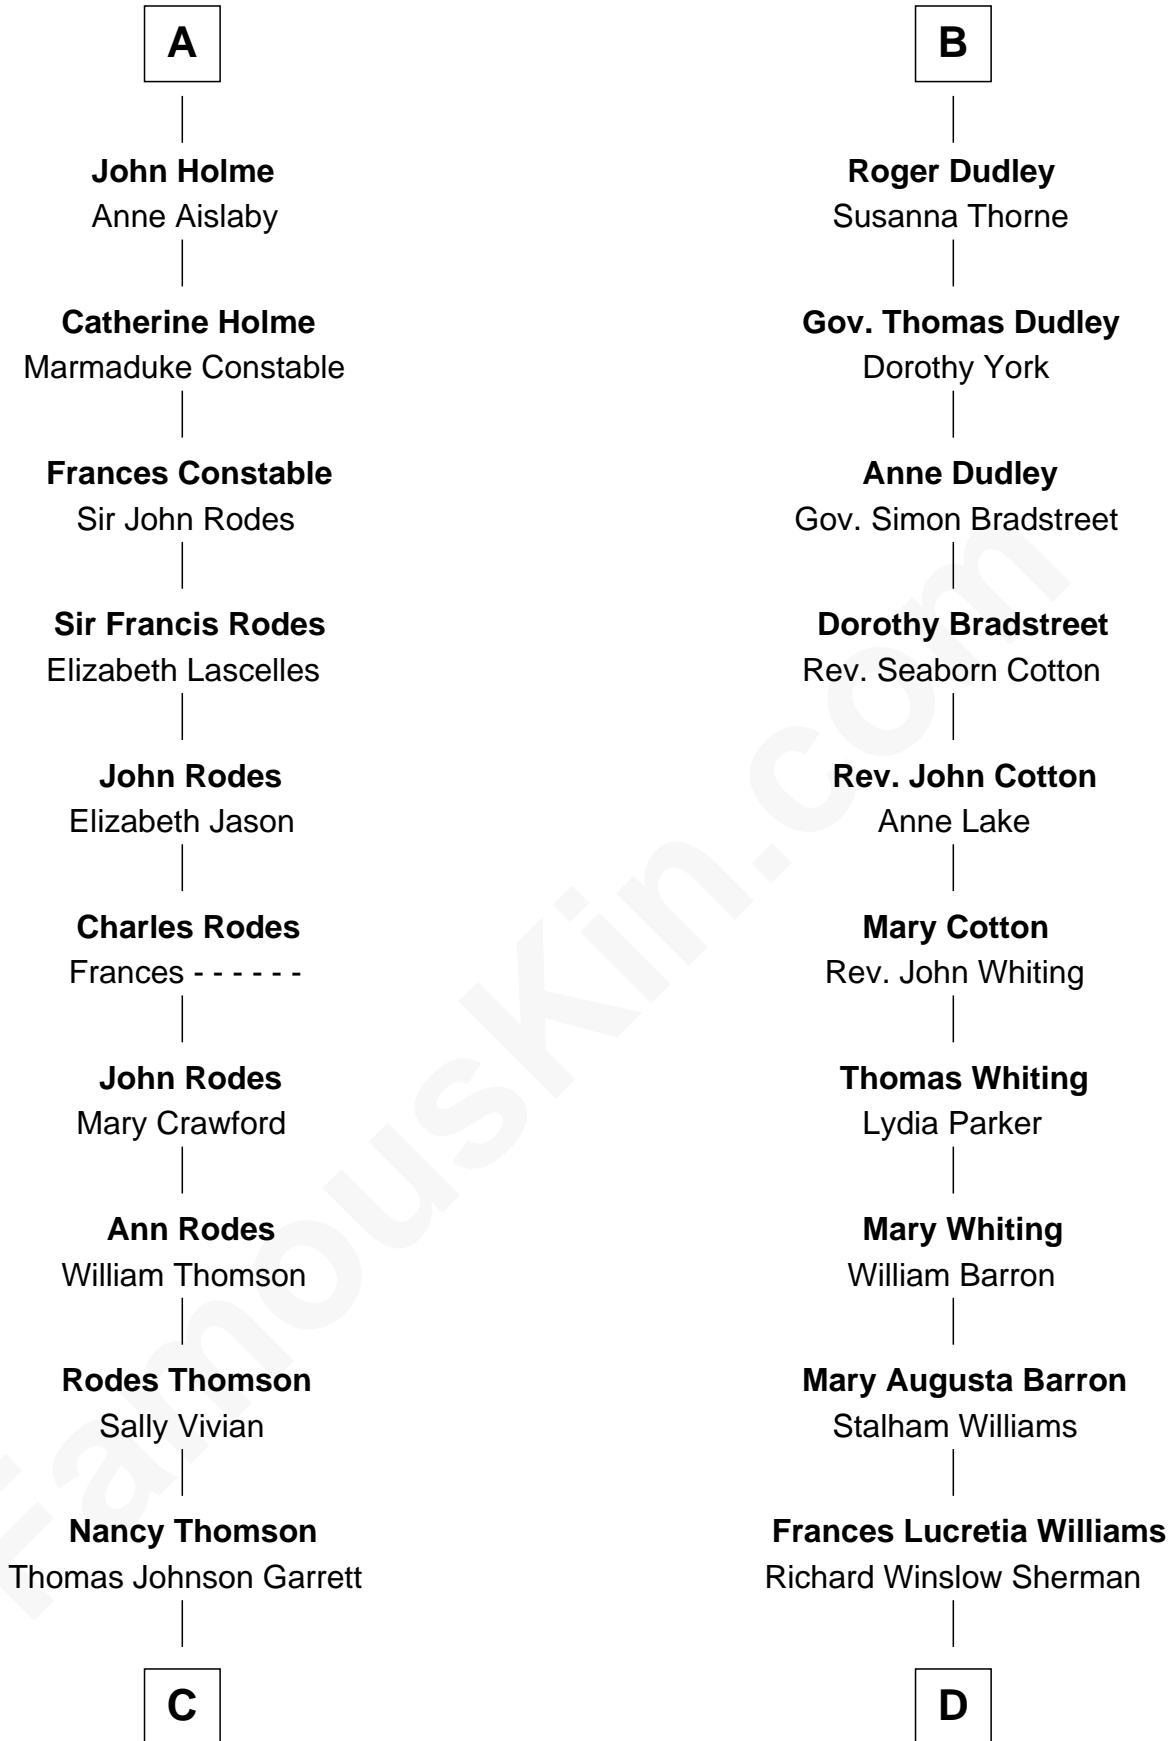

FamousKin.com
Relationship Chart of
Melvyn Douglas
Movie Actor

18th cousin 2 times removed of
James Sherman
27th U.S. Vice-President

C

Sophia Garrett
Erskine Douglas

Emma Jane Douglas
Col. George Taliaferro Shackelford

Lena Priscilla Shackelford
Edouard Gregory Hesselberg

Melvyn Douglas
Movie Actor

D

Mary Frances Sherman
Richard Updike Sherman

James Sherman
27th U.S. Vice-President

FamousKin.com