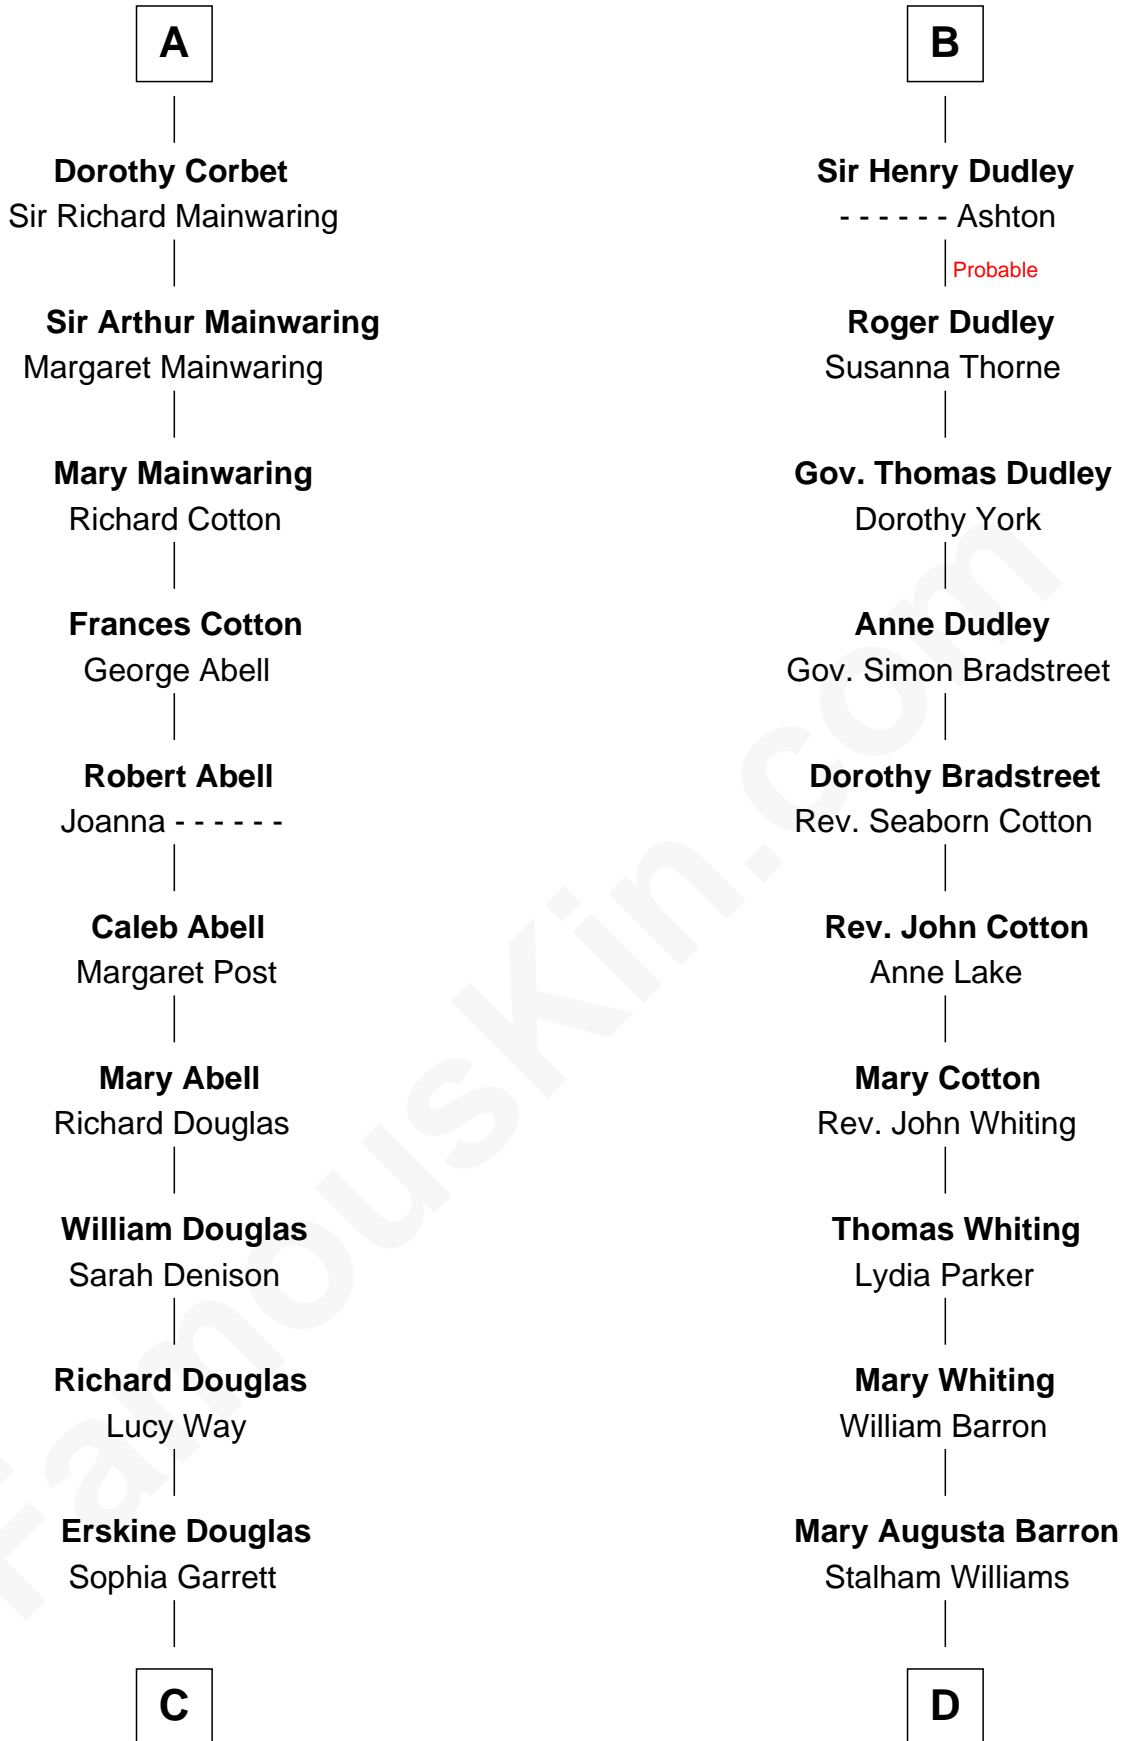

# FamousKin.com Relationship Chart of

**Melvyn Douglas**

*Movie Actor*

19th cousin of

**James Sherman**

*27th U.S. Vice-President*

**Ralph de Stafford**

Margaret de Audley

Thomas de Ros

**Margaret de Ros**

Sir Reynold Grey

**Margaret Grey**

Sir William Bonville

**William Bonville**

Elizabeth Harington

**William Bonville**

Katherine Neville

**Cecily Bonville**

Thomas Grey

**Cecily Grey**

Sir John Sutton

**B**

**C**

**Emma Jane Douglas**  
Col. George Taliaferro Shackelford

**Lena Priscilla Shackelford**  
Edouard Gregory Hesselberg

**Melvyn Douglas**  
*Movie Actor*

**D**

**Frances Lucretia Williams**  
Richard Winslow Sherman

**Mary Frances Sherman**  
Richard Updike Sherman