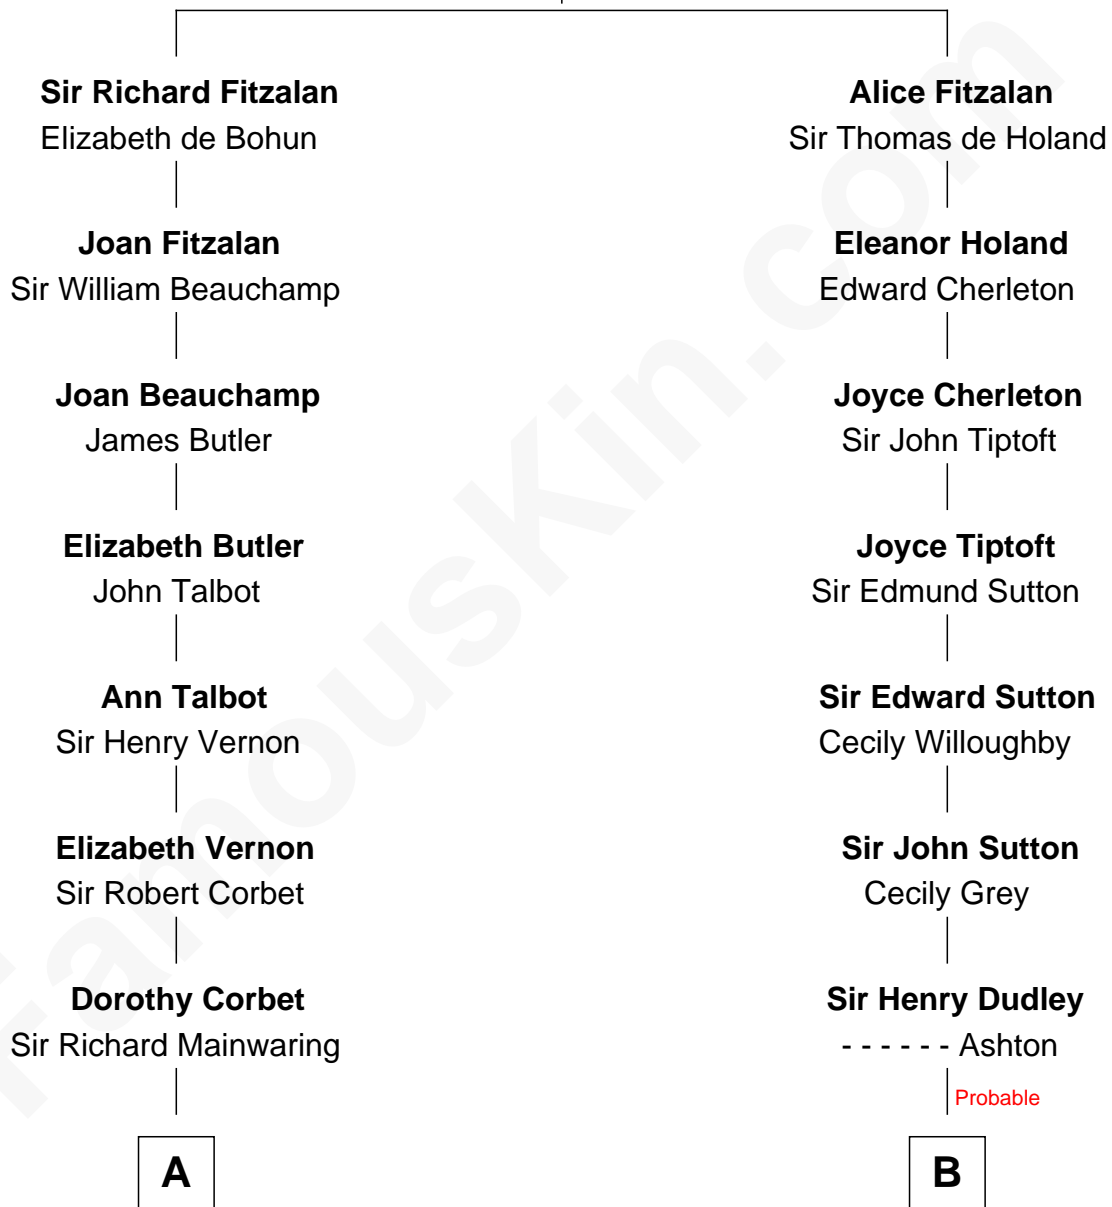

FamousKin.com Relationship Chart of

Melvyn Douglas

Movie Actor

18th cousin of

James Sherman

27th U.S. Vice-President

Richard Fitzalan
Eleanor Plantagenet

C

Lena Priscilla Shackelford
Edouard Gregory Hesselberg

Melvyn Douglas
Movie Actor

D

Mary Frances Sherman
Richard Updike Sherman

James Sherman
27th U.S. Vice-President

FamousKin.com