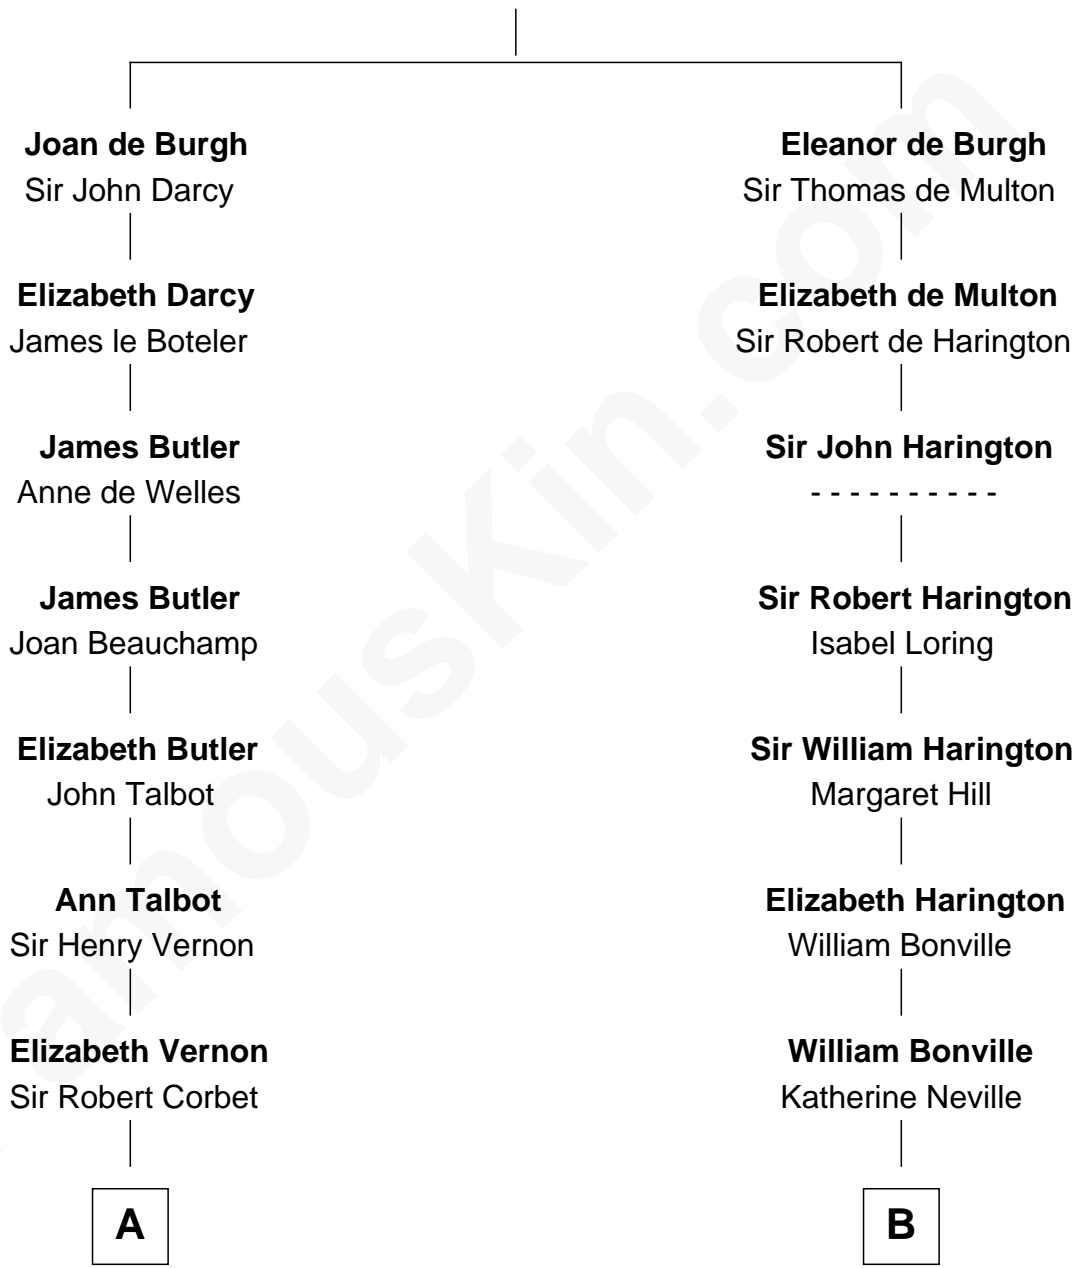

FamousKin.com
Relationship Chart of
Melvyn Douglas
Movie Actor

19th cousin 2 times removed of
James Sherman
27th U.S. Vice-President

Sir Richard de Burgh
 Margaret - - - - -

C

Emma Jane Douglas
Col. George Taliaferro Shackelford

Lena Priscilla Shackelford
Edouard Gregory Hesselberg

Melvyn Douglas
Movie Actor

D

Mary Whiting
William Barron

Mary Augusta Barron
Stalham Williams

Frances Lucretia Williams
Richard Winslow Sherman

Mary Frances Sherman
Richard Updike Sherman