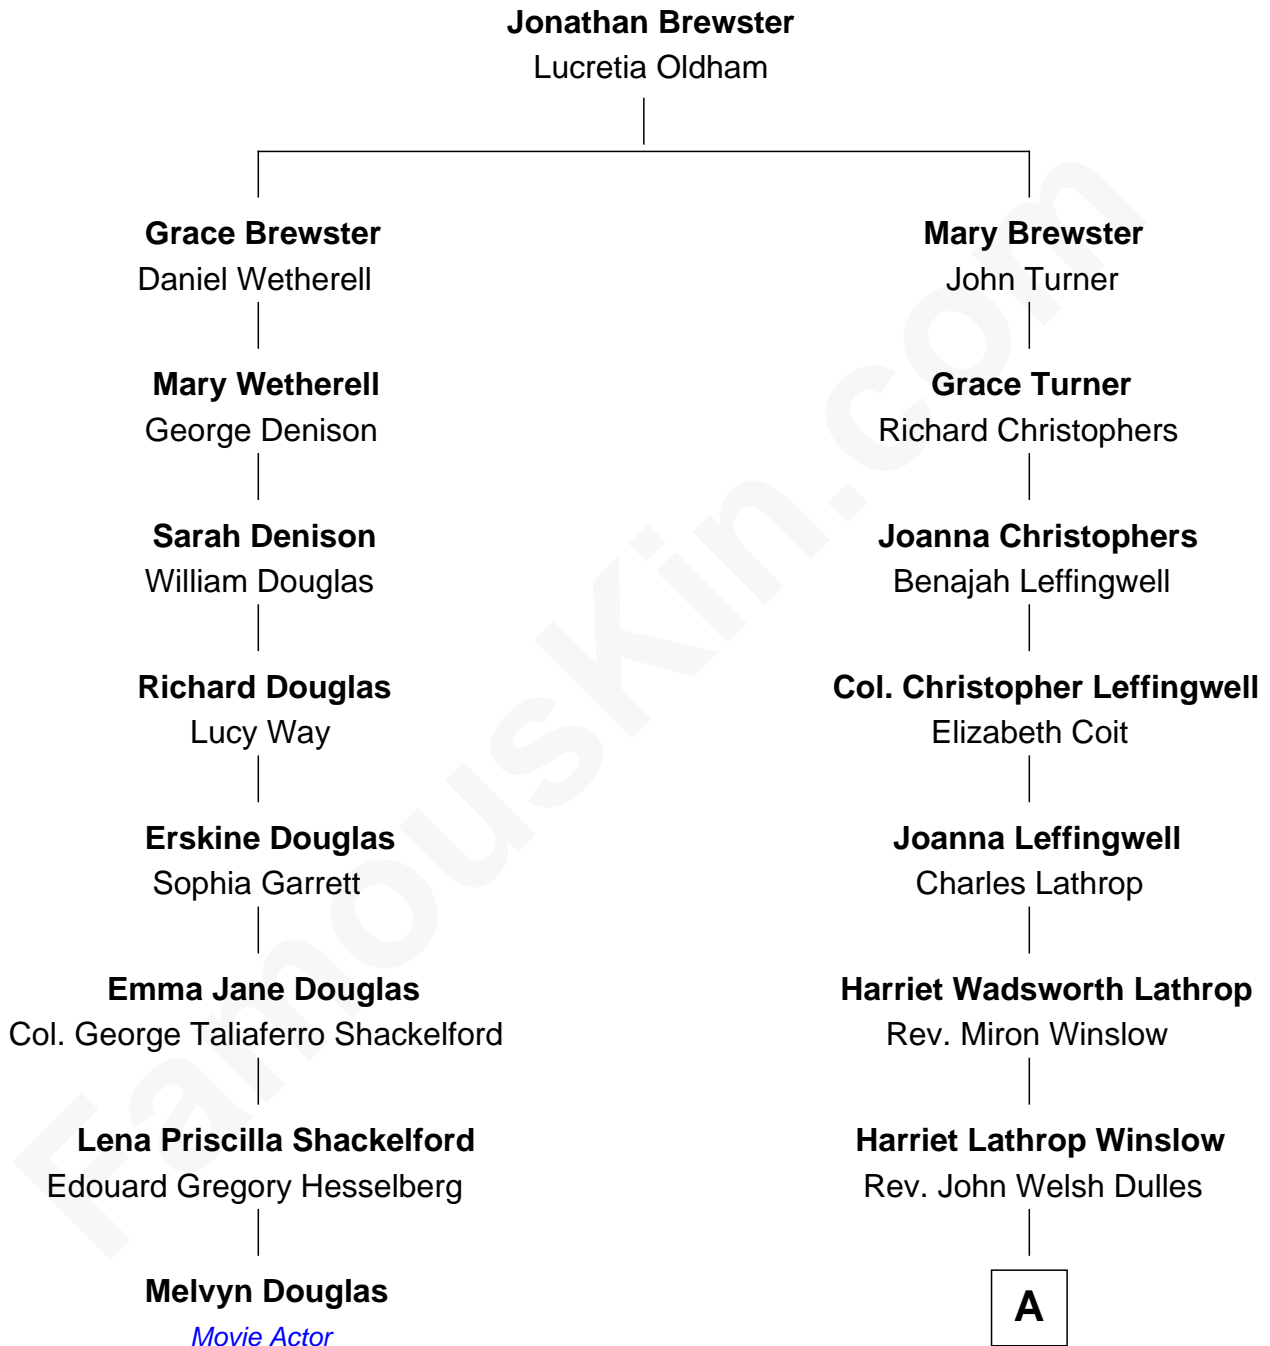

**FamousKin.com**  
**Relationship Chart of**  
**Melvyn Douglas**  
*Movie Actor*

7th cousin 1 time removed of  
**John Foster Dulles**  
*52nd U.S. Secretary of State*

**A**

Allen Macy Dulles

Edith Foster

John Foster Dulles

*52nd U.S. Secretary of State*

FamousKin.com