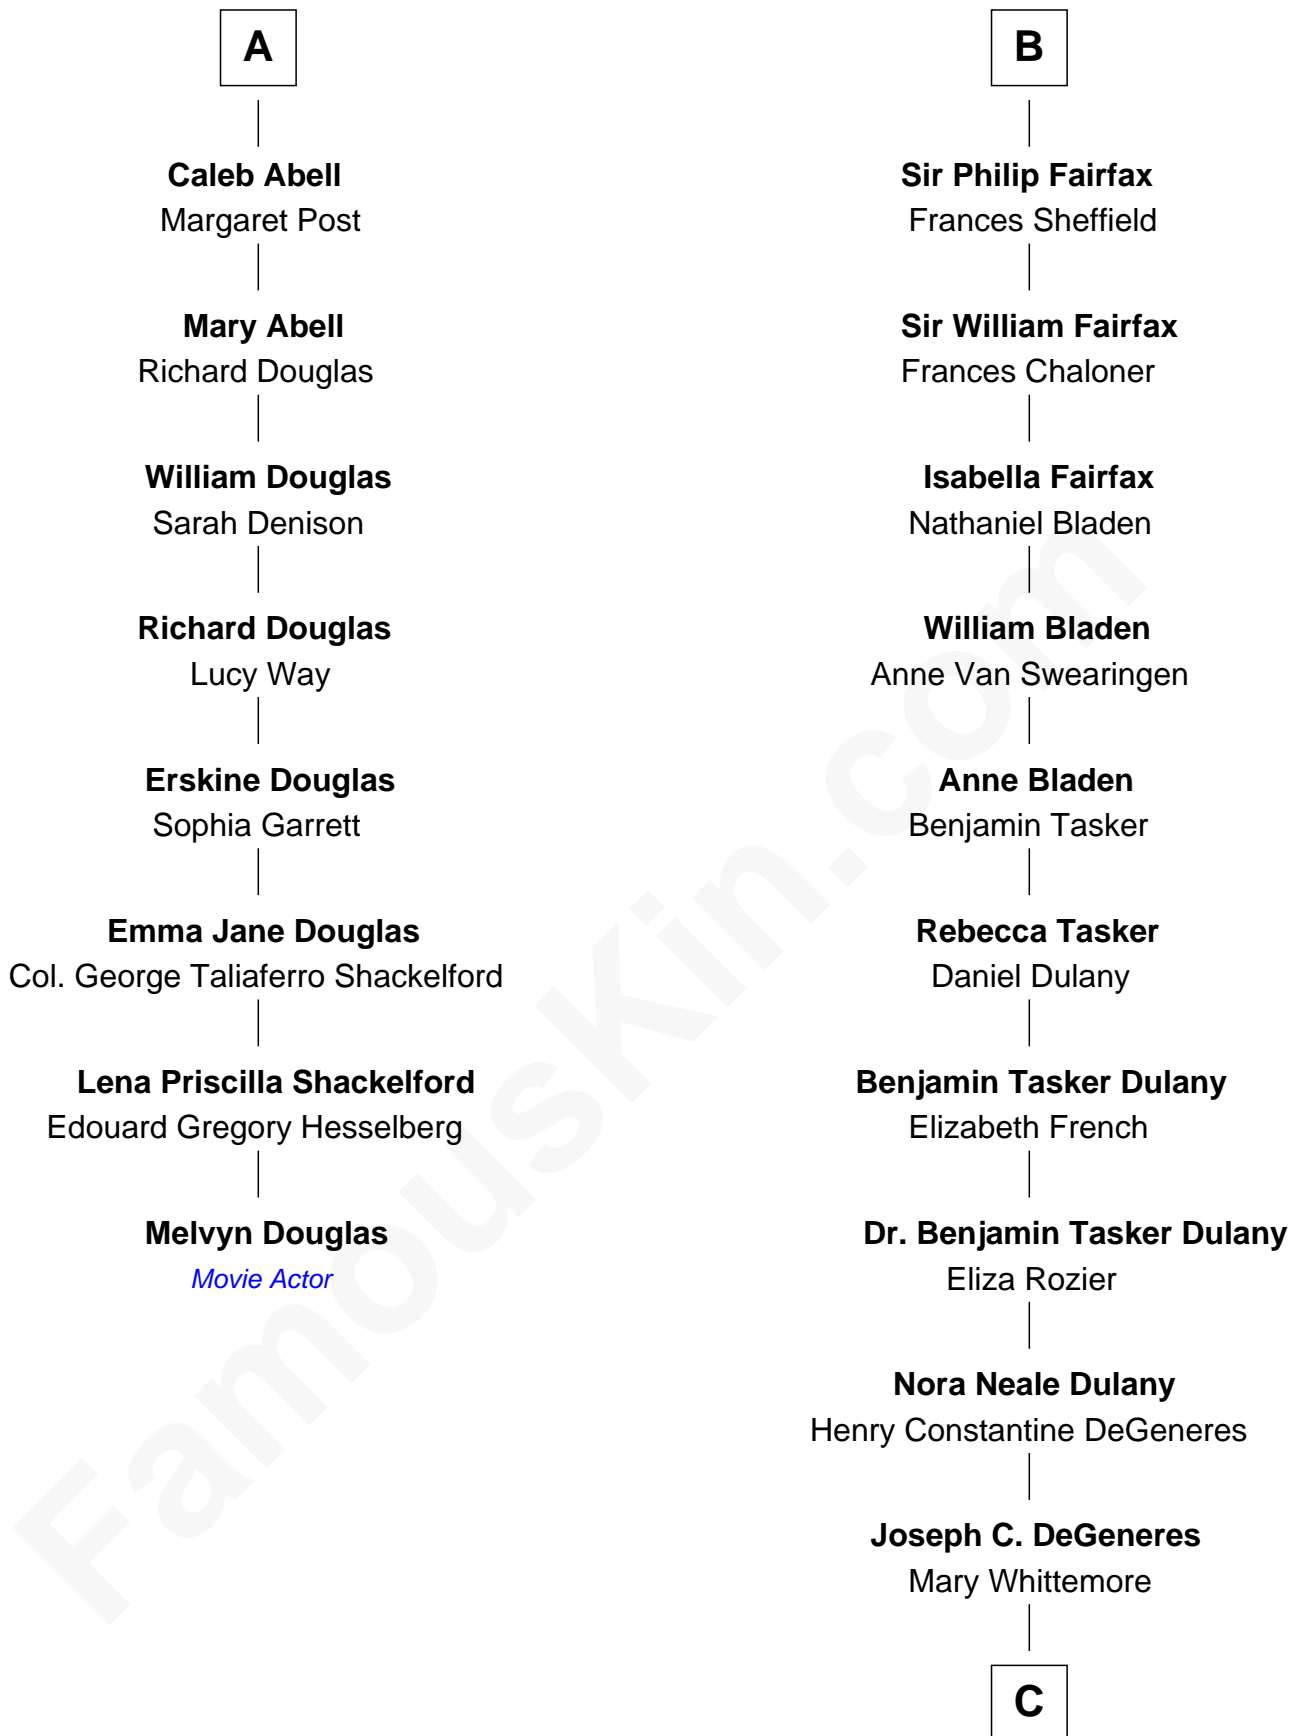

# FamousKin.com Relationship Chart of

**Melvyn Douglas**

*Movie Actor*

14th cousin 6 times removed of

**Ellen DeGeneres**

*Comedienne and TV Personality*

**C**

**Alfred George DeGeneres**