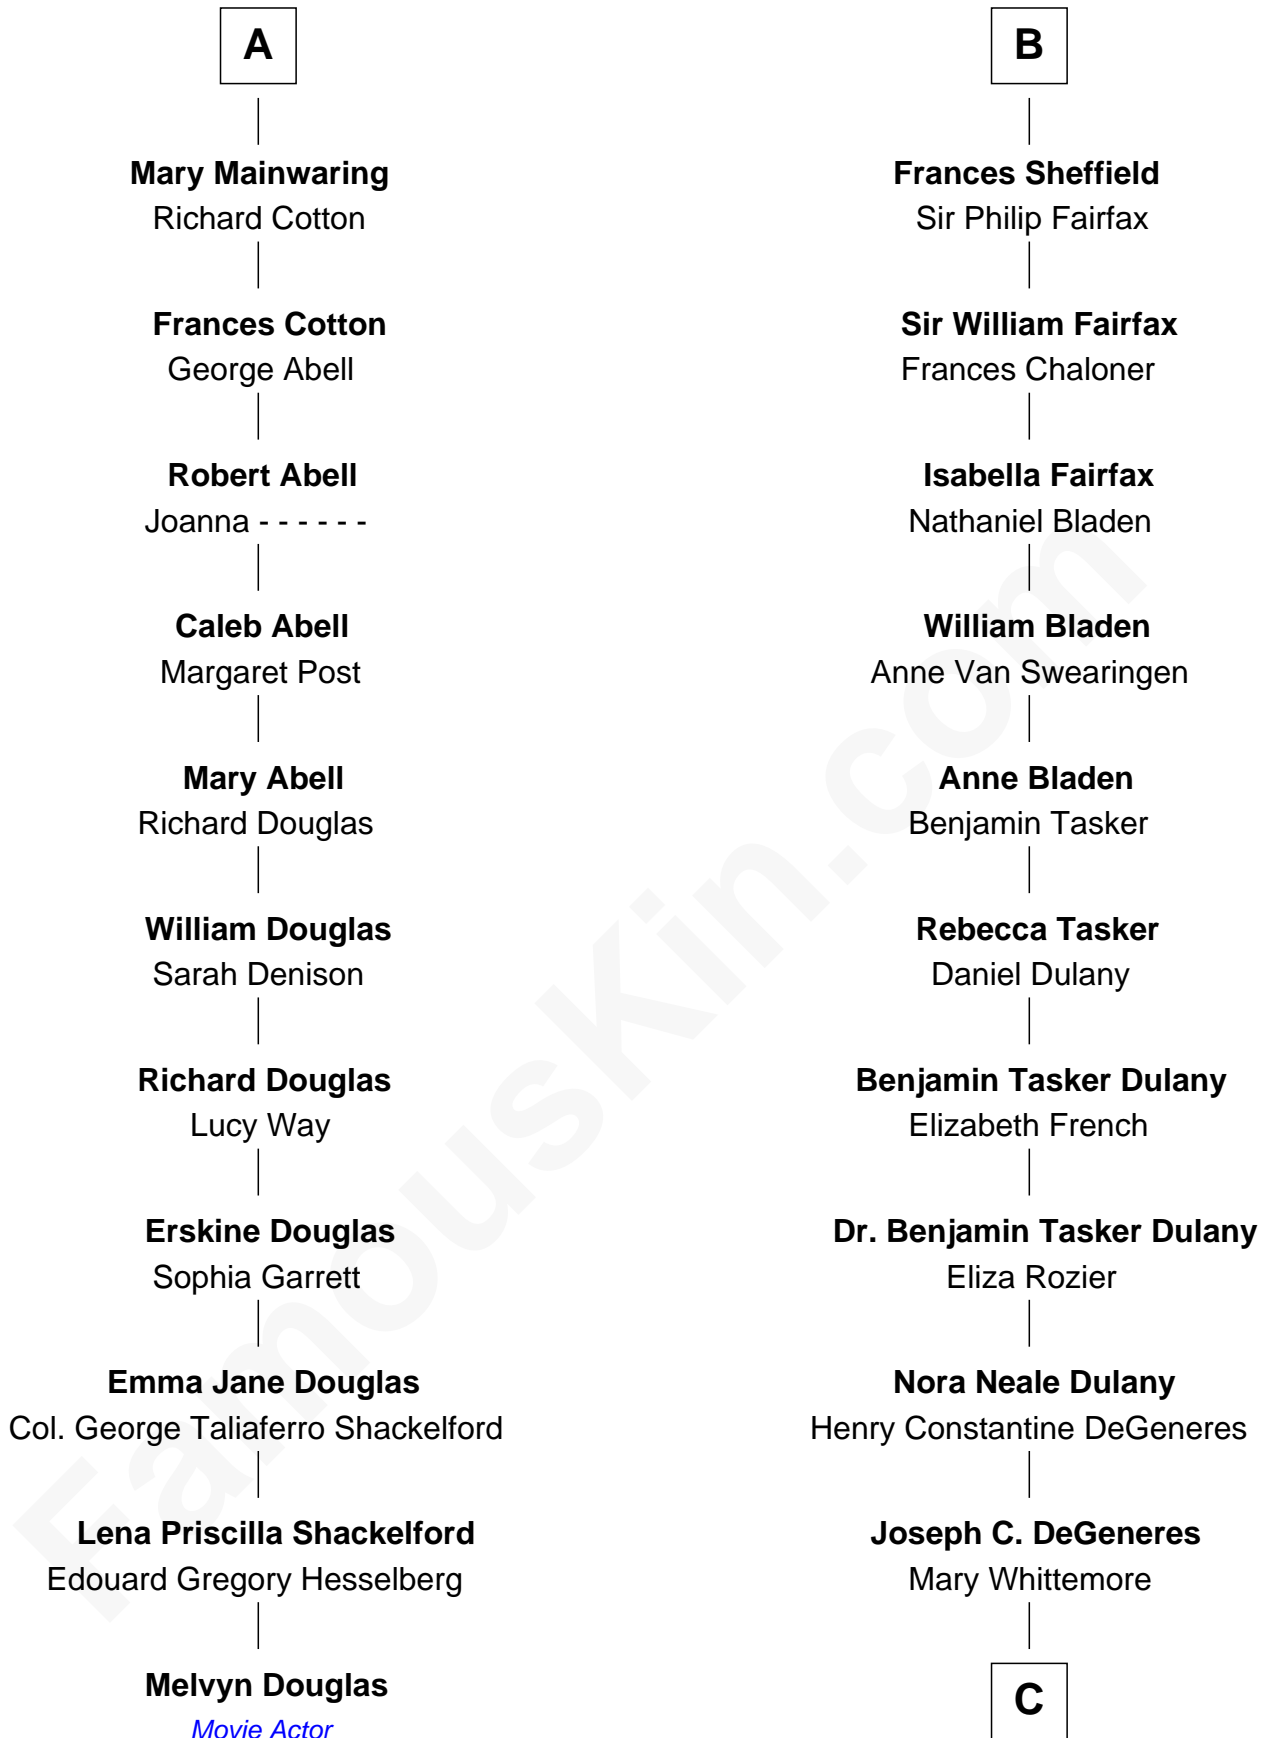

FamousKin.com
Relationship Chart of
Melvyn Douglas
Movie Actor

17th cousin 3 times removed of
Ellen DeGeneres
Comedienne and TV Personality

Sir Richard Fitzalan
 Elizabeth de Bohun

C

Alfred George DeGeneres