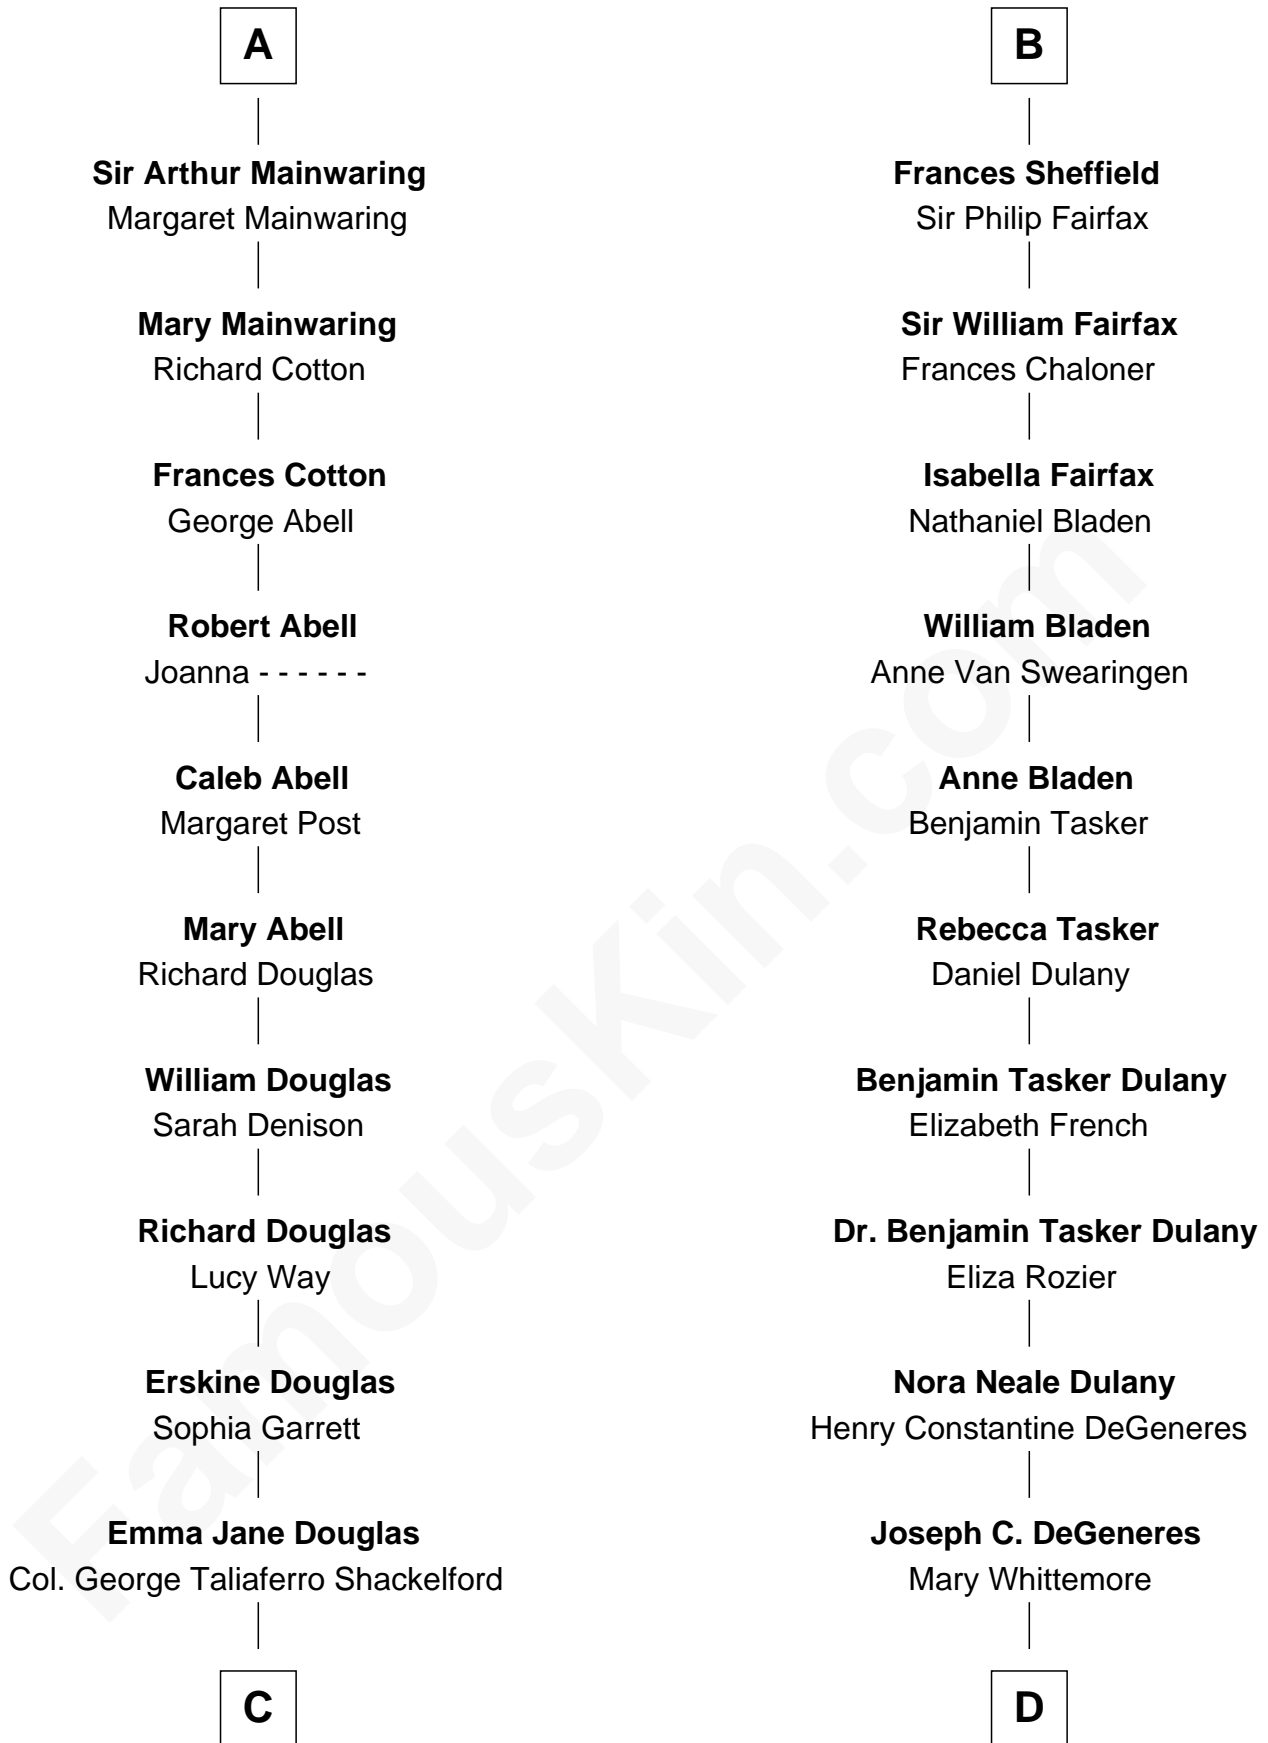

# FamousKin.com Relationship Chart of

**Melvyn Douglas**

*Movie Actor*

18th cousin 2 times removed of

**Ellen DeGeneres**

*Comedienne and TV Personality*

**C**

**Lena Priscilla Shackelford**  
Edouard Gregory Hesselberg