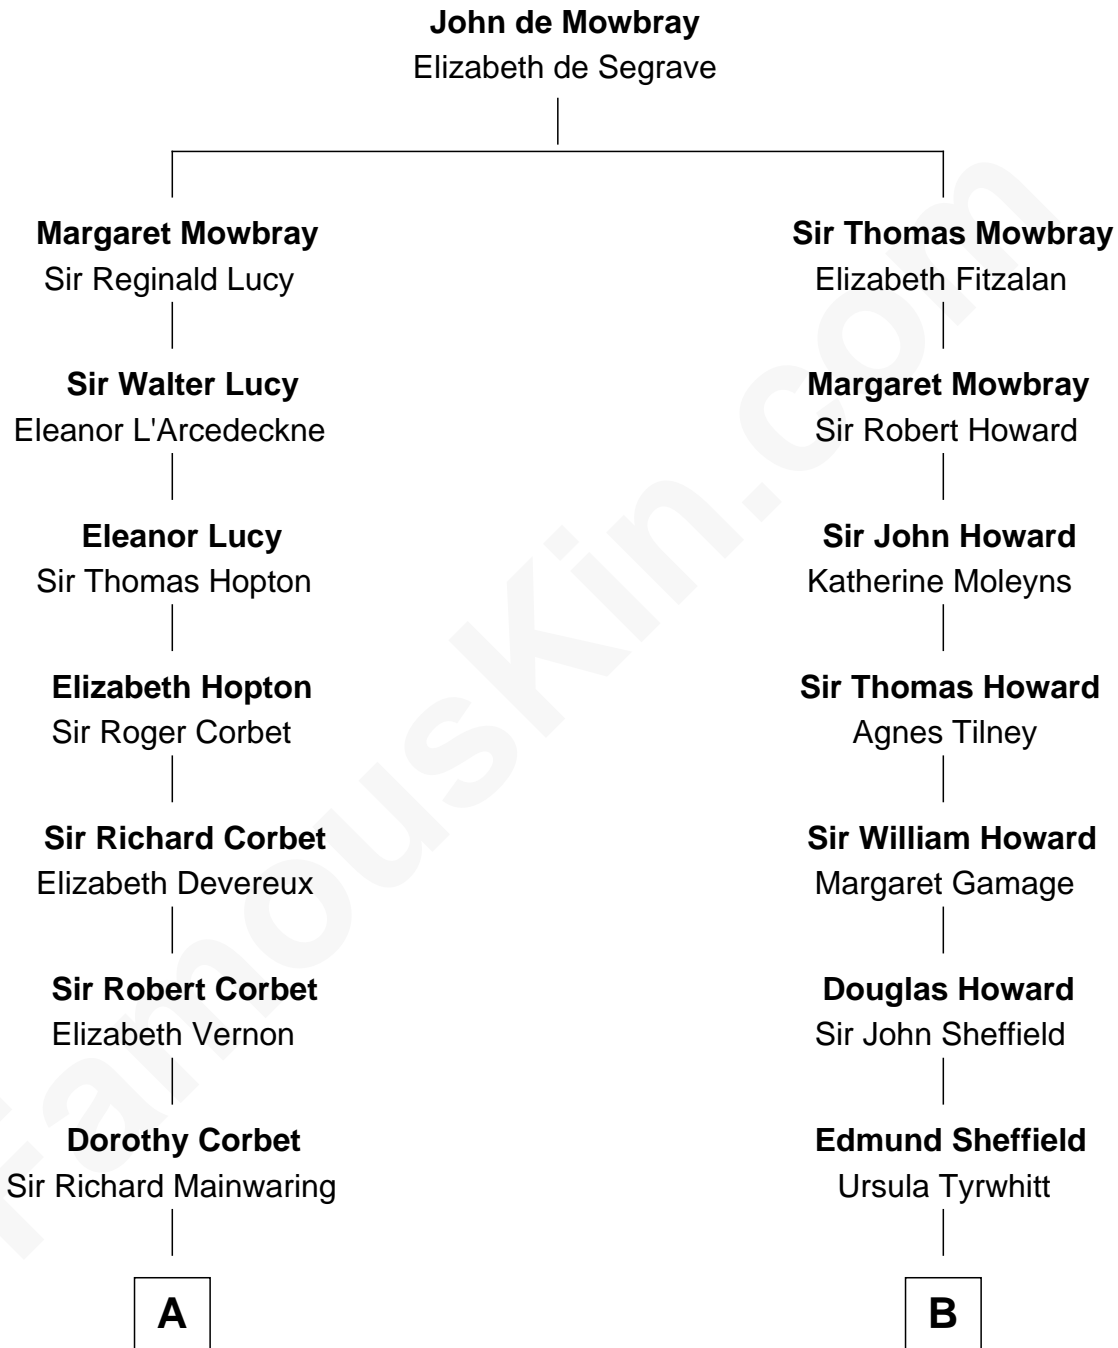

# FamousKin.com Relationship Chart of

**Melvyn Douglas**

*Movie Actor*

18th cousin 2 times removed of

**Ellen DeGeneres**

*Comedienne and TV Personality*

**C**

**Lena Priscilla Shackelford**  
Edouard Gregory Hesselberg

**Melvyn Douglas**  
*Movie Actor*

**D**

**Alfred George DeGeneres**  
Julia E. Billiu

**Elliot Everett DeGeneres**  
Ruth Elodie Martin

**Elliot Everett DeGeneres**  
Betty Jane Pfeffer

**Ellen DeGeneres**  
*Comedienne and TV Personality*