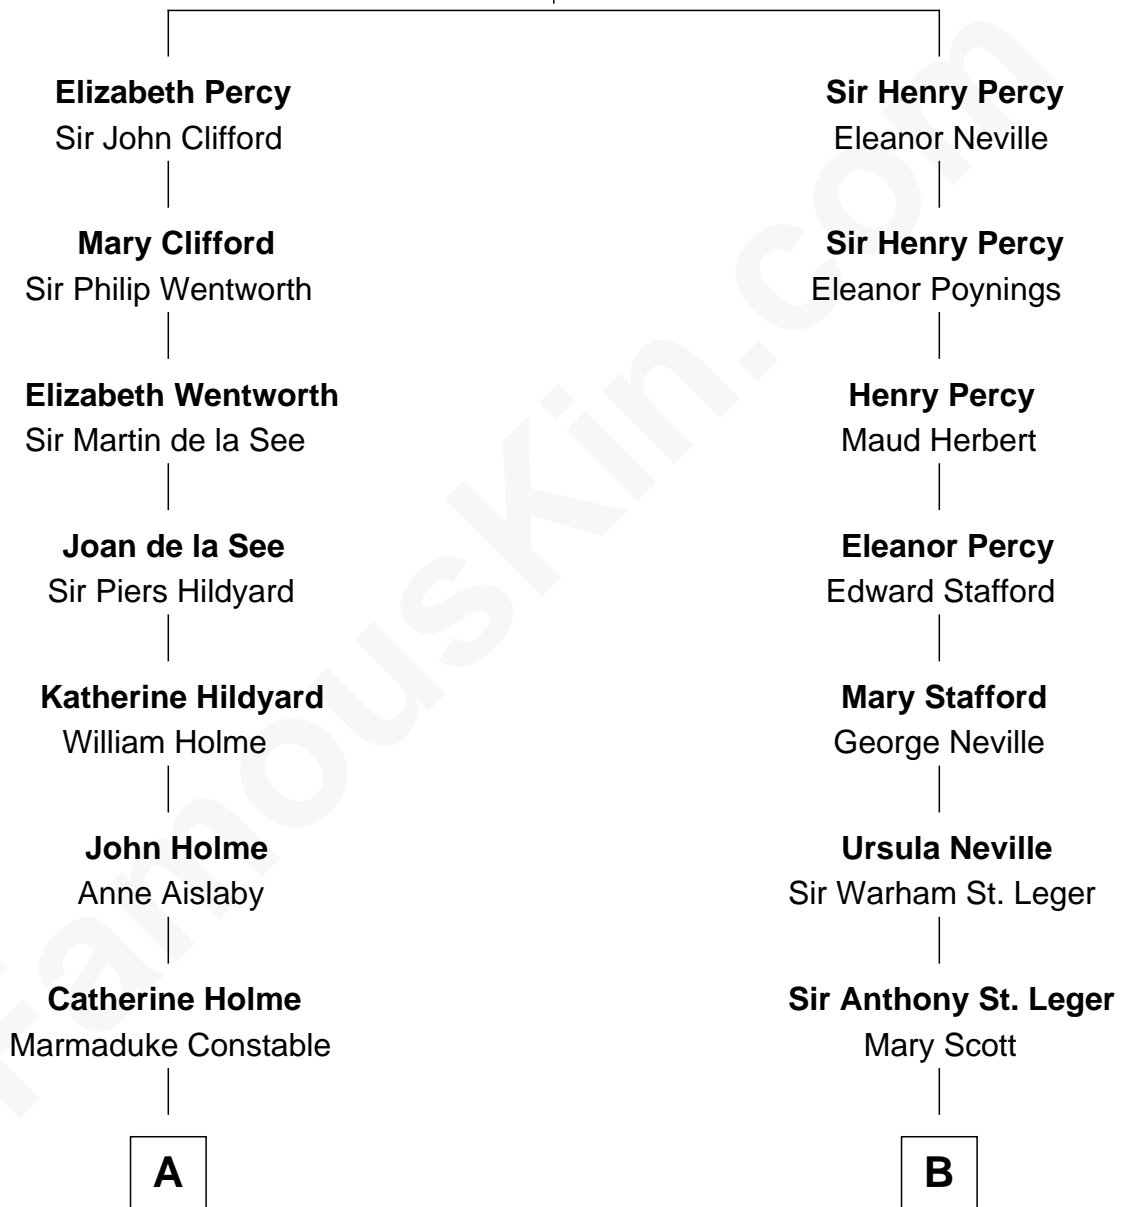

FamousKin.com

Relationship Chart of

Melvyn Douglas

Movie Actor

18th cousin of

Upton Sinclair

Pulitzer Prize Winning Novelist

Sir Henry Percy
Elizabeth Mortimer