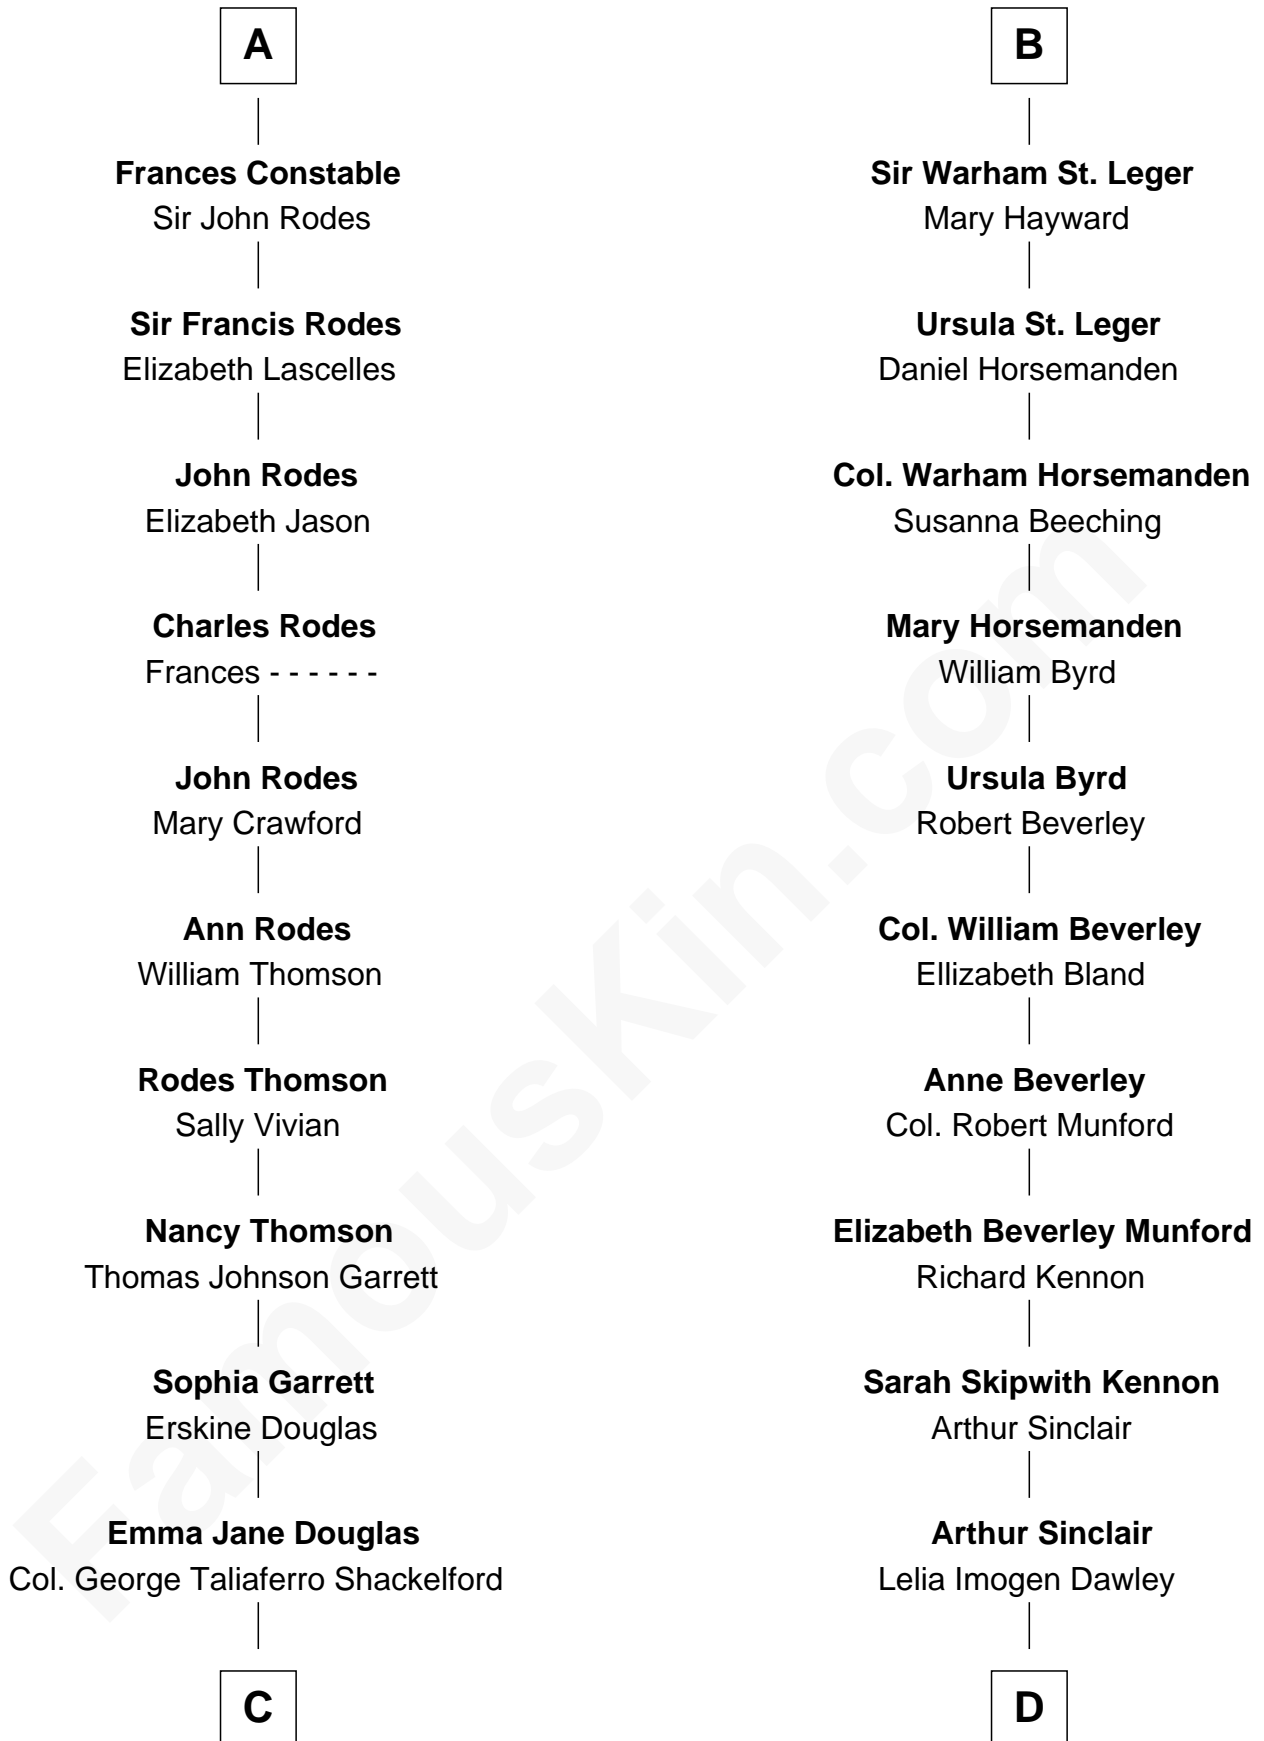

FamousKin.com

Relationship Chart of

Melvyn Douglas

Movie Actor

18th cousin of

Upton Sinclair

Pulitzer Prize Winning Novelist

Sir Henry Percy
Elizabeth Mortimer