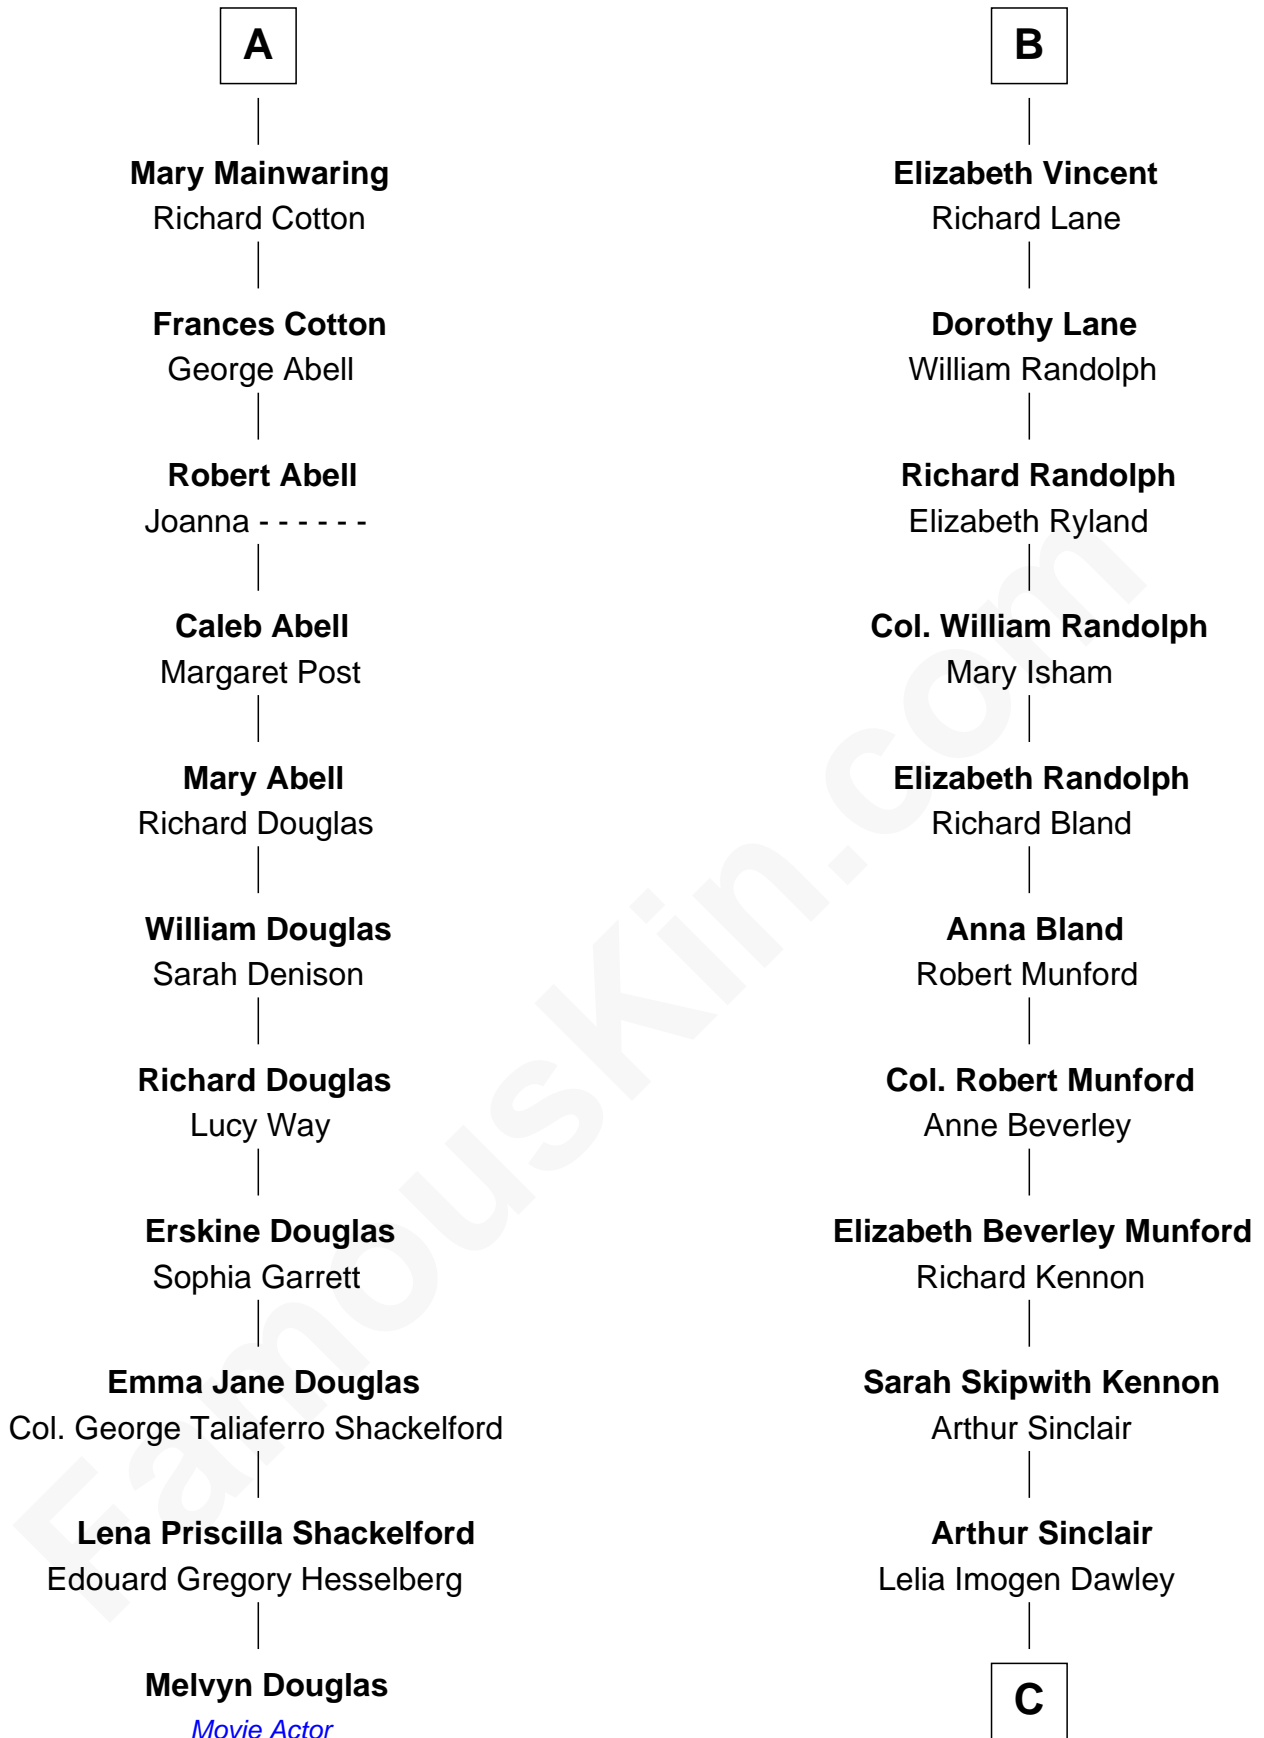

# FamousKin.com Relationship Chart of

**Melvyn Douglas**

*Movie Actor*

17th cousin 1 time removed of

**Upton Sinclair**

*Pulitzer Prize Winning Novelist*

**Sir Richard Fitzalan**

Elizabeth de Bohun