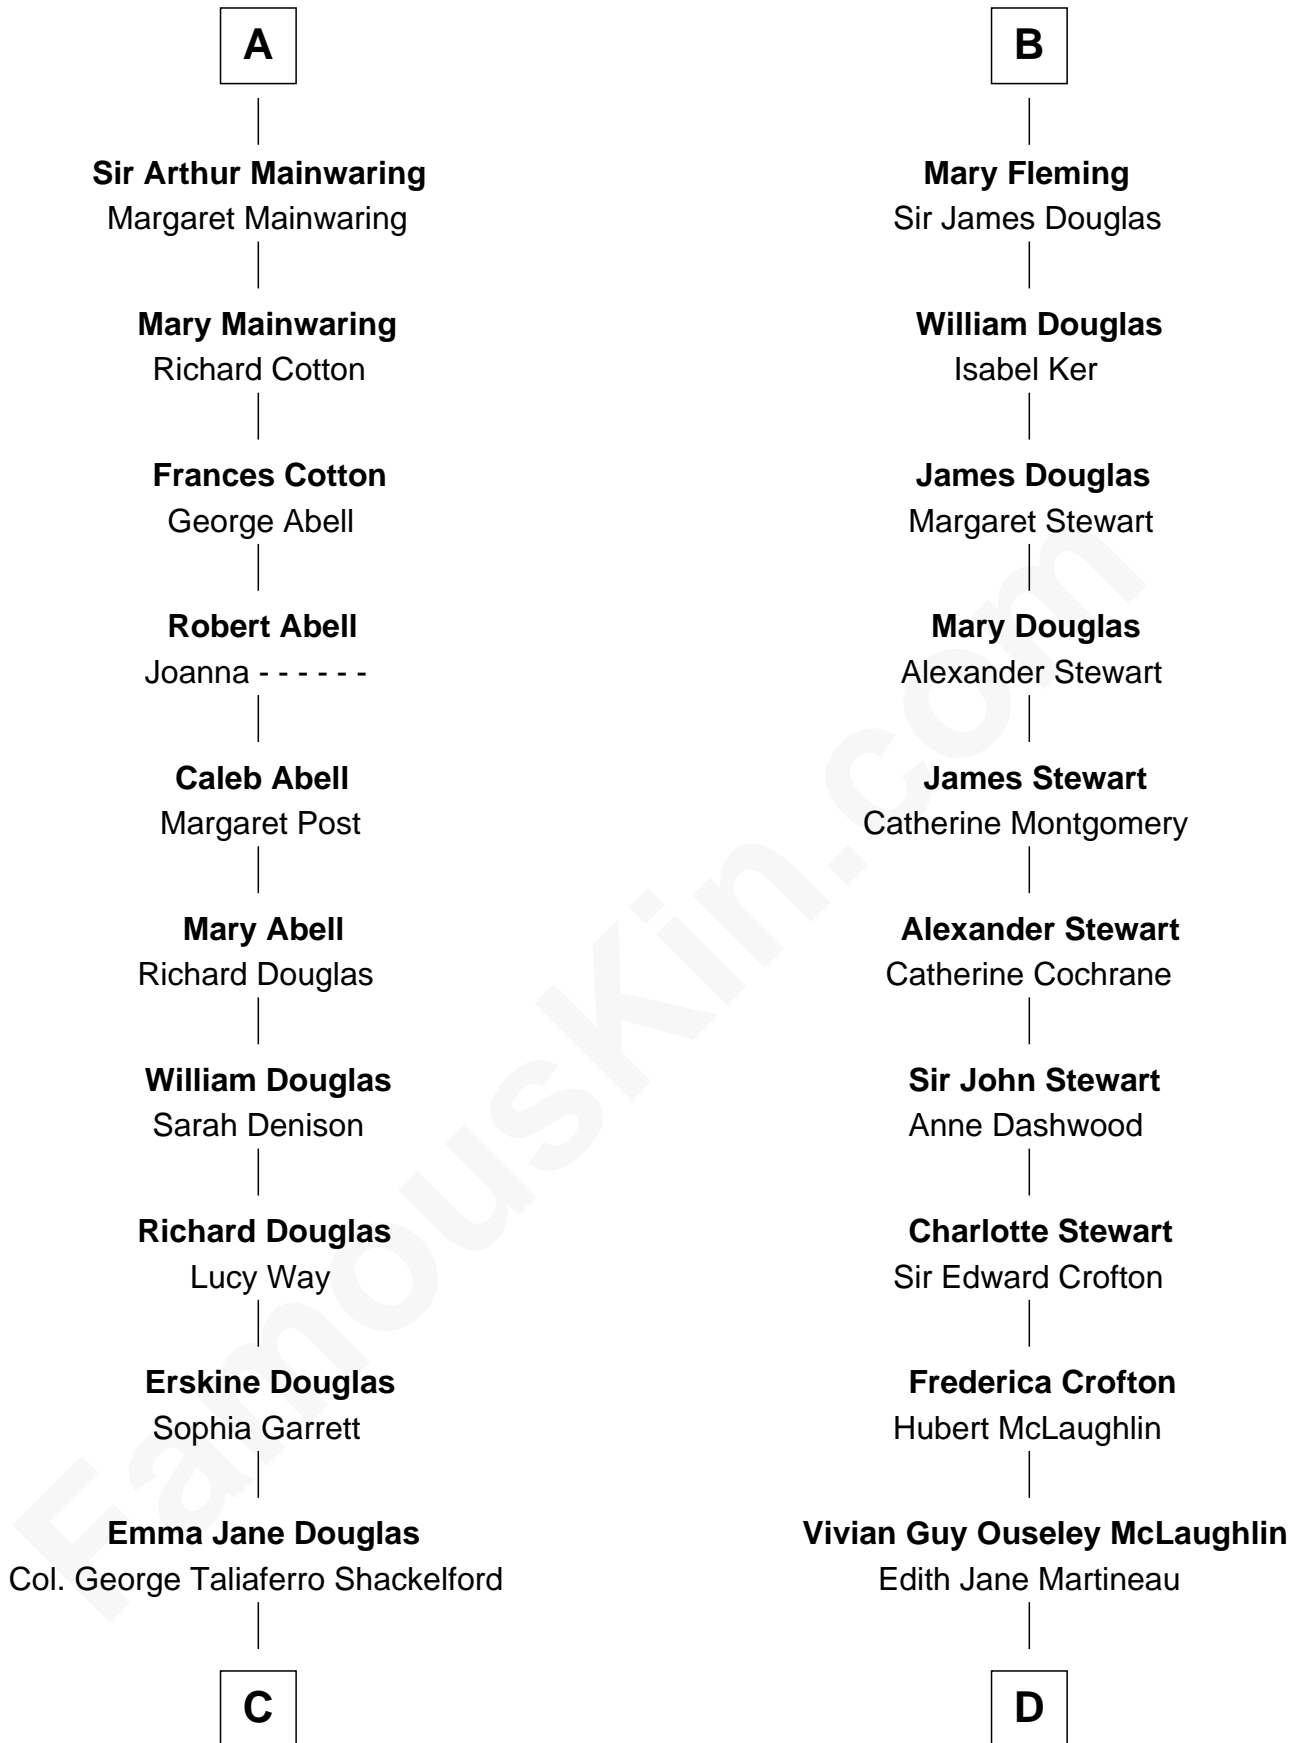

FamousKin.com
Relationship Chart of
Melvyn Douglas
Movie Actor

18th cousin 1 time removed of
Guy Ritchie
British Filmmaker

C

Lena Priscilla Shackelford
Edouard Gregory Hesselberg

Melvyn Douglas
Movie Actor

D

Doris Margaretta McLaughlin
Stuart John Ritchie

John Vivian Ritchie
Amber Mary Parkinson

Guy Ritchie
British Filmmaker

FamousKin.com