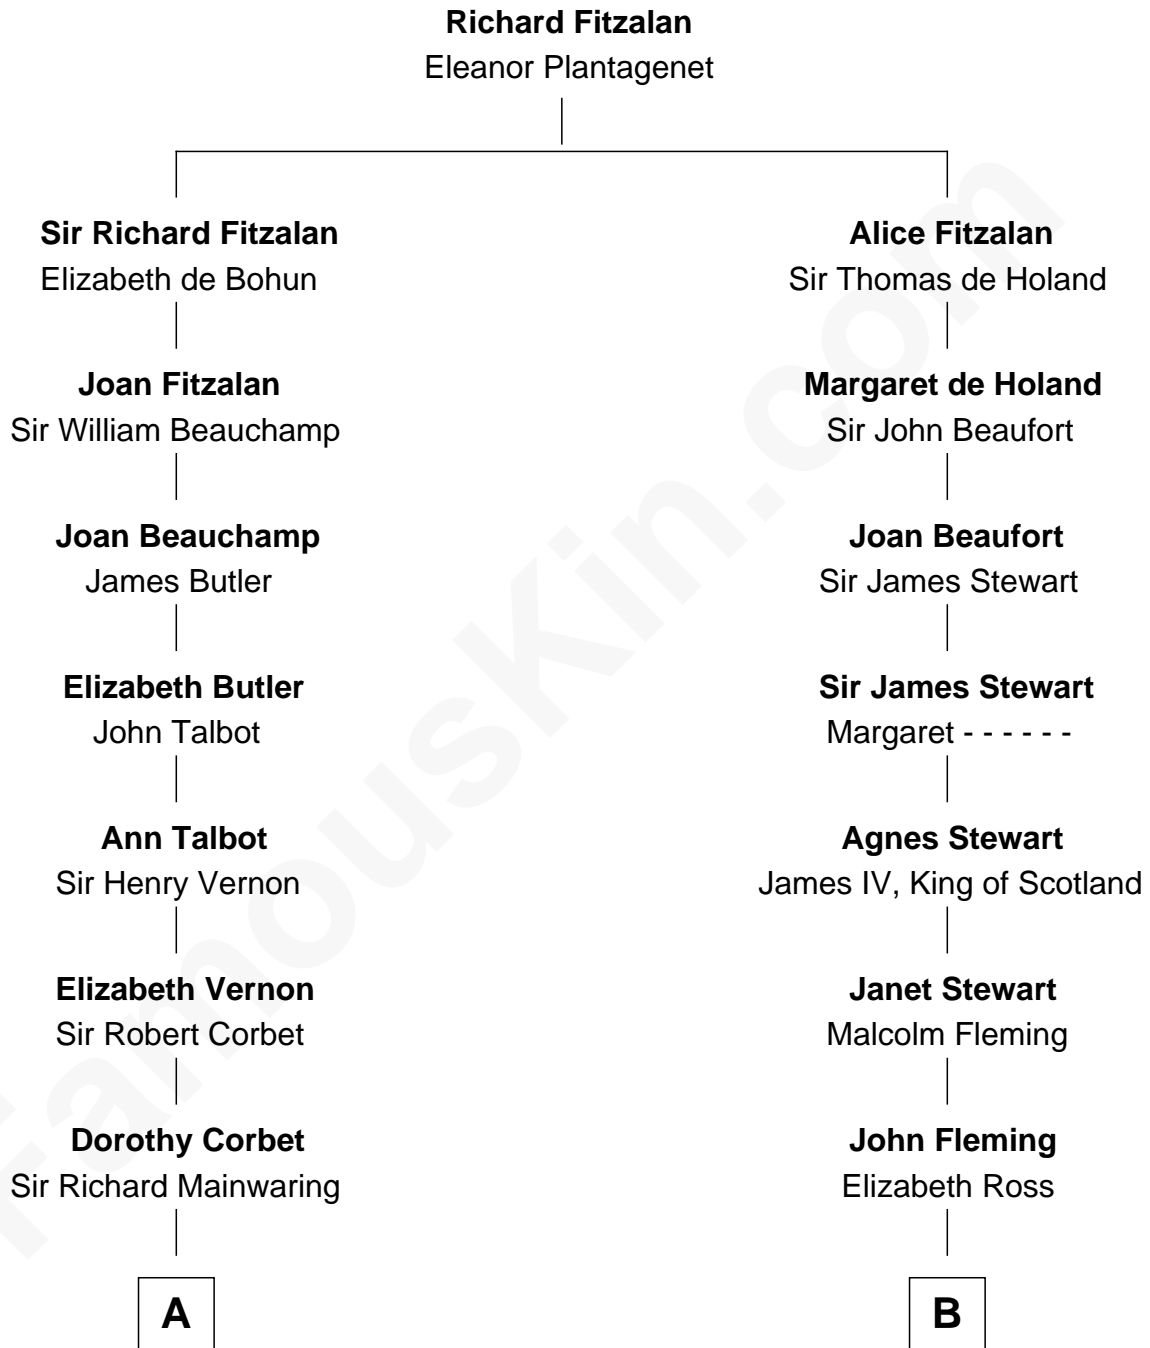

FamousKin.com
Relationship Chart of
Melvyn Douglas
Movie Actor

18th cousin 1 time removed of
Guy Ritchie
British Filmmaker

C

Lena Priscilla Shackelford
Edouard Gregory Hesselberg

Melvyn Douglas
Movie Actor

D

Doris Margaretta McLaughlin
Stuart John Ritchie

John Vivian Ritchie
Amber Mary Parkinson

Guy Ritchie
British Filmmaker

FamousKin.com