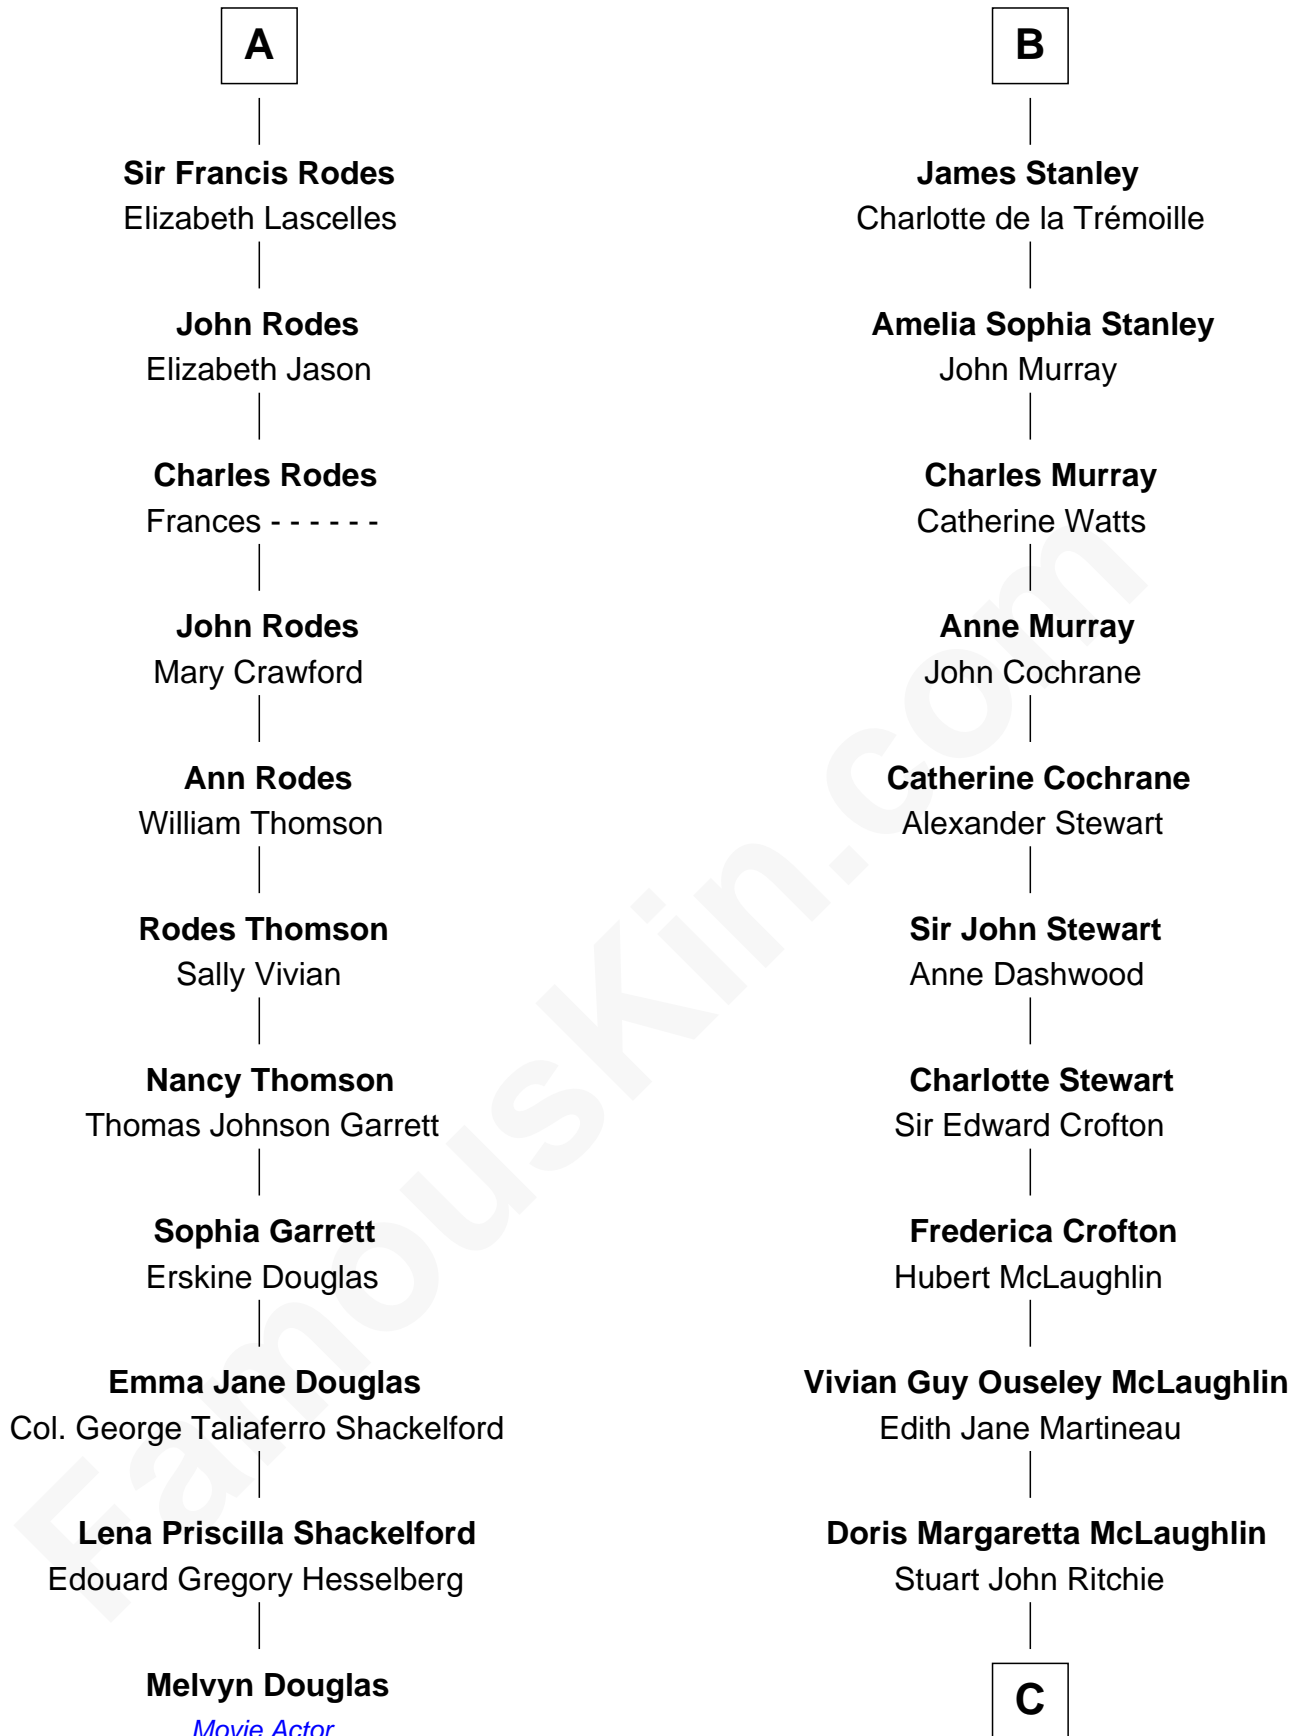

# FamousKin.com Relationship Chart of

**Melvyn Douglas**

*Movie Actor*

17th cousin 1 time removed of

**Guy Ritchie**

*British Filmmaker*

**Sir John Clifford**

Elizabeth Percy

**Margaret Clifford**  
Henry Stanley

**William Stanley**  
Elizabeth de Vere

**B**

C

**John Vivian Ritchie**  
Amber Mary Parkinson

**Guy Ritchie**  
*British Filmmaker*