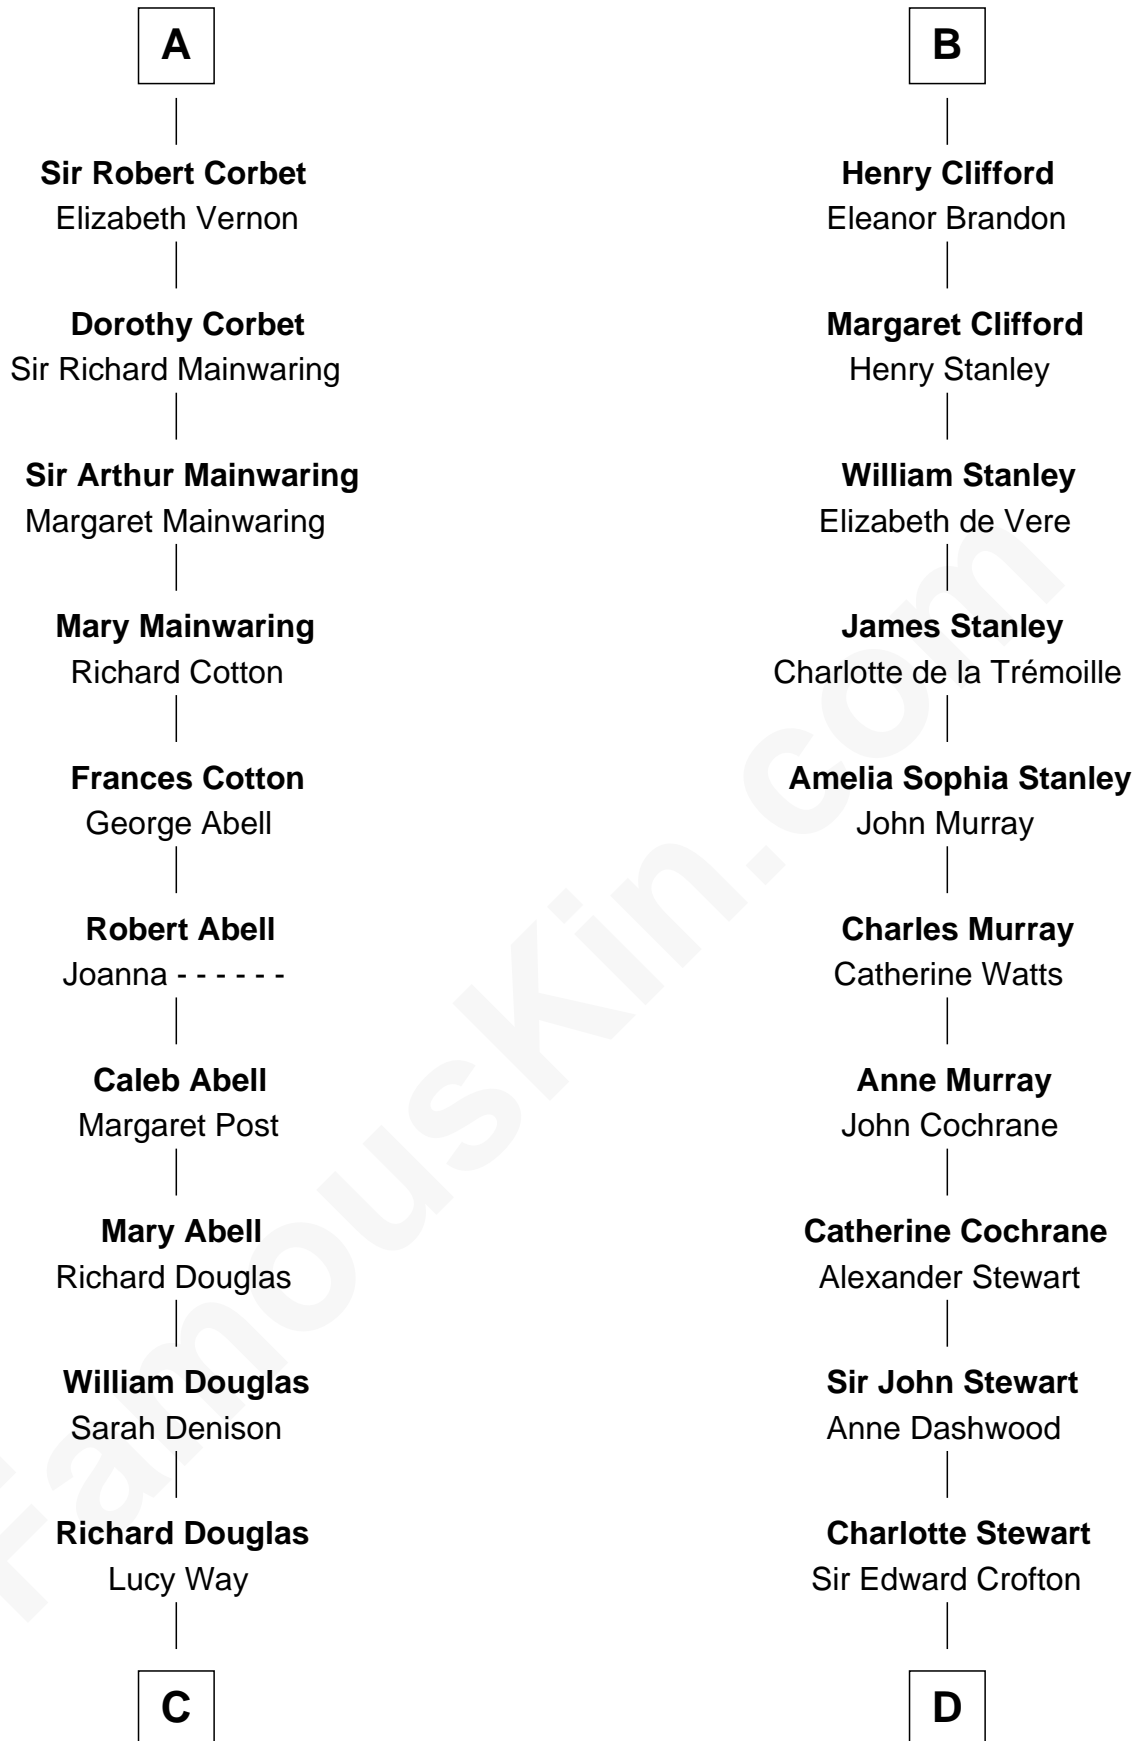

FamousKin.com
Relationship Chart of
Melvyn Douglas
Movie Actor

20th cousin 1 time removed of
Guy Ritchie
British Filmmaker

Hugh le Despencer
 Eleanor de Clare

Sir Edward le Despencer
 Anne de Ferrers

Edward Despencer
 Elizabeth Burghersh

Margaret Despencer
 Robert de Ferrers

Sir Edmund Ferrers
 Ellen Roche

Sir William Ferrers
 Elizabeth Belknap

Anne Ferrers
 Sir Walter Devereux

Elizabeth Devereux
 Sir Richard Corbet

A

Elizabeth le Despencer
 Maurice de Berkeley

Thomas de Berkeley
 Margaret de Lisle

Elizabeth de Berkeley
 Richard de Beauchamp

Eleanor Beauchamp
 Edmund Beaufort

Eleanor Beaufort
 Sir Robert Spencer

Catherine Spencer
 Henry Algernon Percy

Margaret Percy
 Henry Clifford

B

C

Erskine Douglas

Sophia Garrett

Emma Jane Douglas

Col. George Taliaferro Shackelford

Lena Priscilla Shackelford

Edouard Gregory Hesselberg