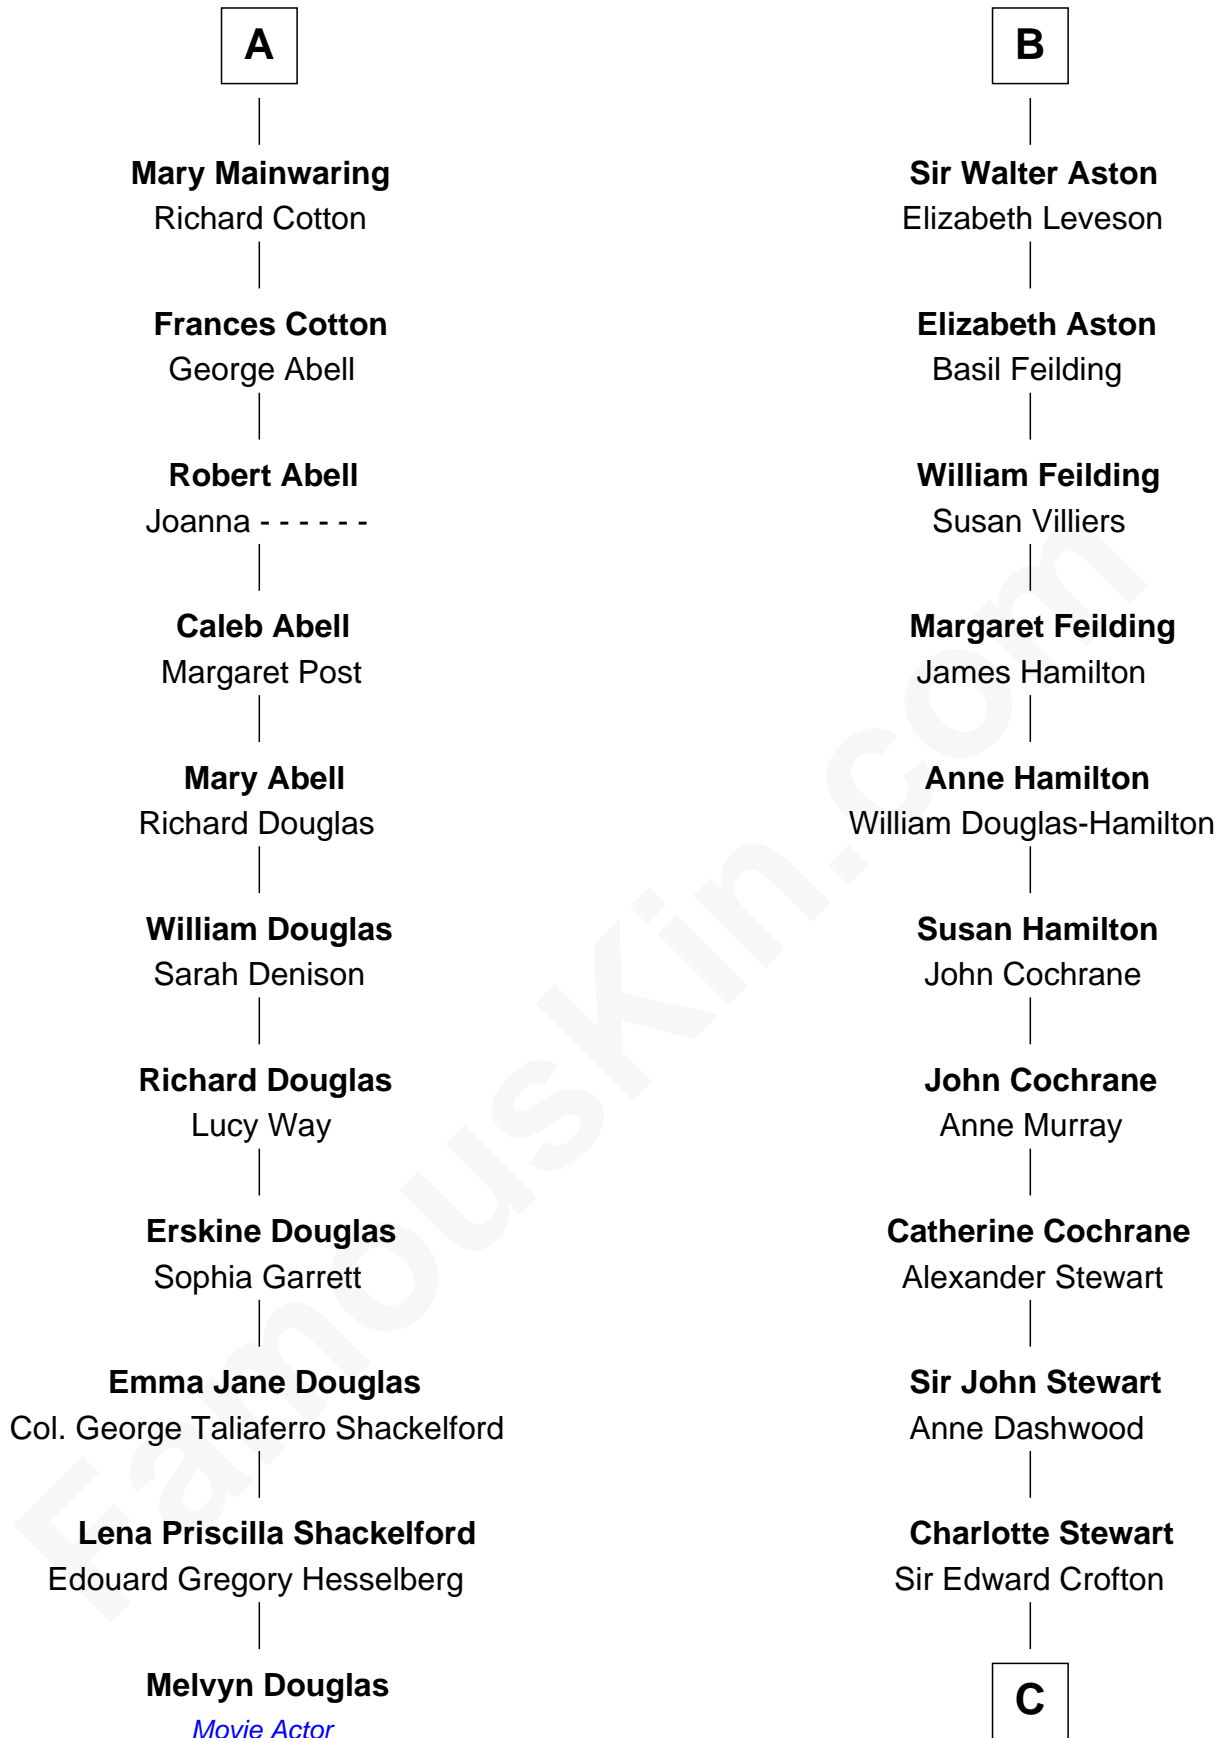

**FamousKin.com**  
**Relationship Chart of**  
**Melvyn Douglas**  
*Movie Actor*

17th cousin 4 times removed of

**Guy Ritchie**  
*British Filmmaker*

**John de Welles**  
Maud de Roos

C

**Frederica Crofton**

Hubert McLaughlin

**Vivian Guy Ouseley McLaughlin**

Edith Jane Martineau

**Doris Margaretta McLaughlin**

Stuart John Ritchie

**John Vivian Ritchie**

Amber Mary Parkinson

**Guy Ritchie**