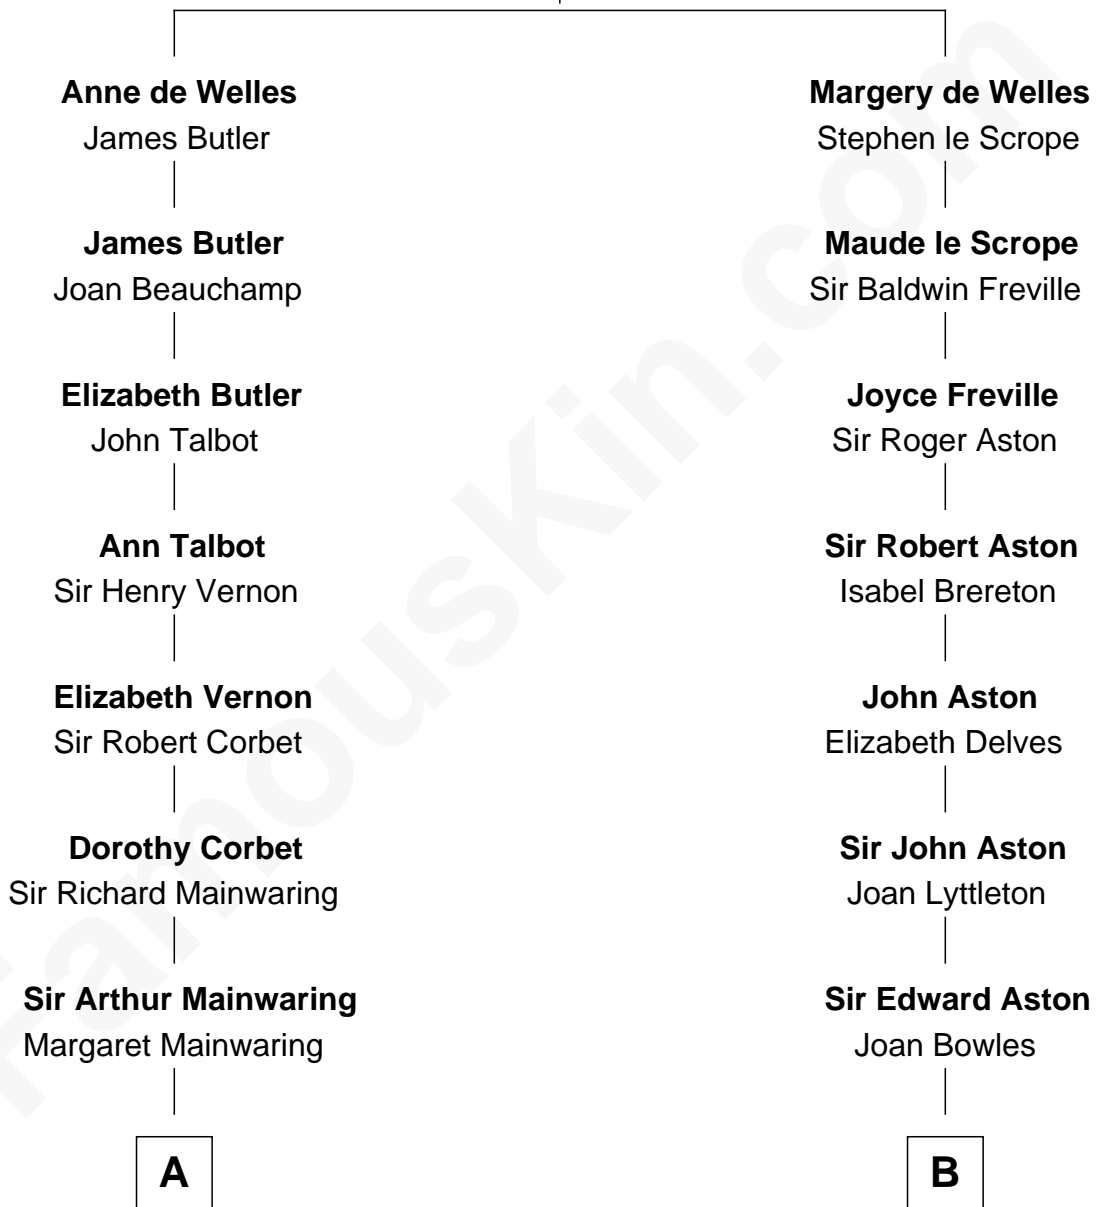

**FamousKin.com**  
**Relationship Chart of**  
**Melvyn Douglas**  
*Movie Actor*

17th cousin 4 times removed of

**Guy Ritchie**  
*British Filmmaker*

**John de Welles**  
Maud de Roos

C

**Frederica Crofton**

Hubert McLaughlin

**Vivian Guy Ouseley McLaughlin**

Edith Jane Martineau

**Doris Margaretta McLaughlin**

Stuart John Ritchie

**John Vivian Ritchie**

Amber Mary Parkinson

**Guy Ritchie**