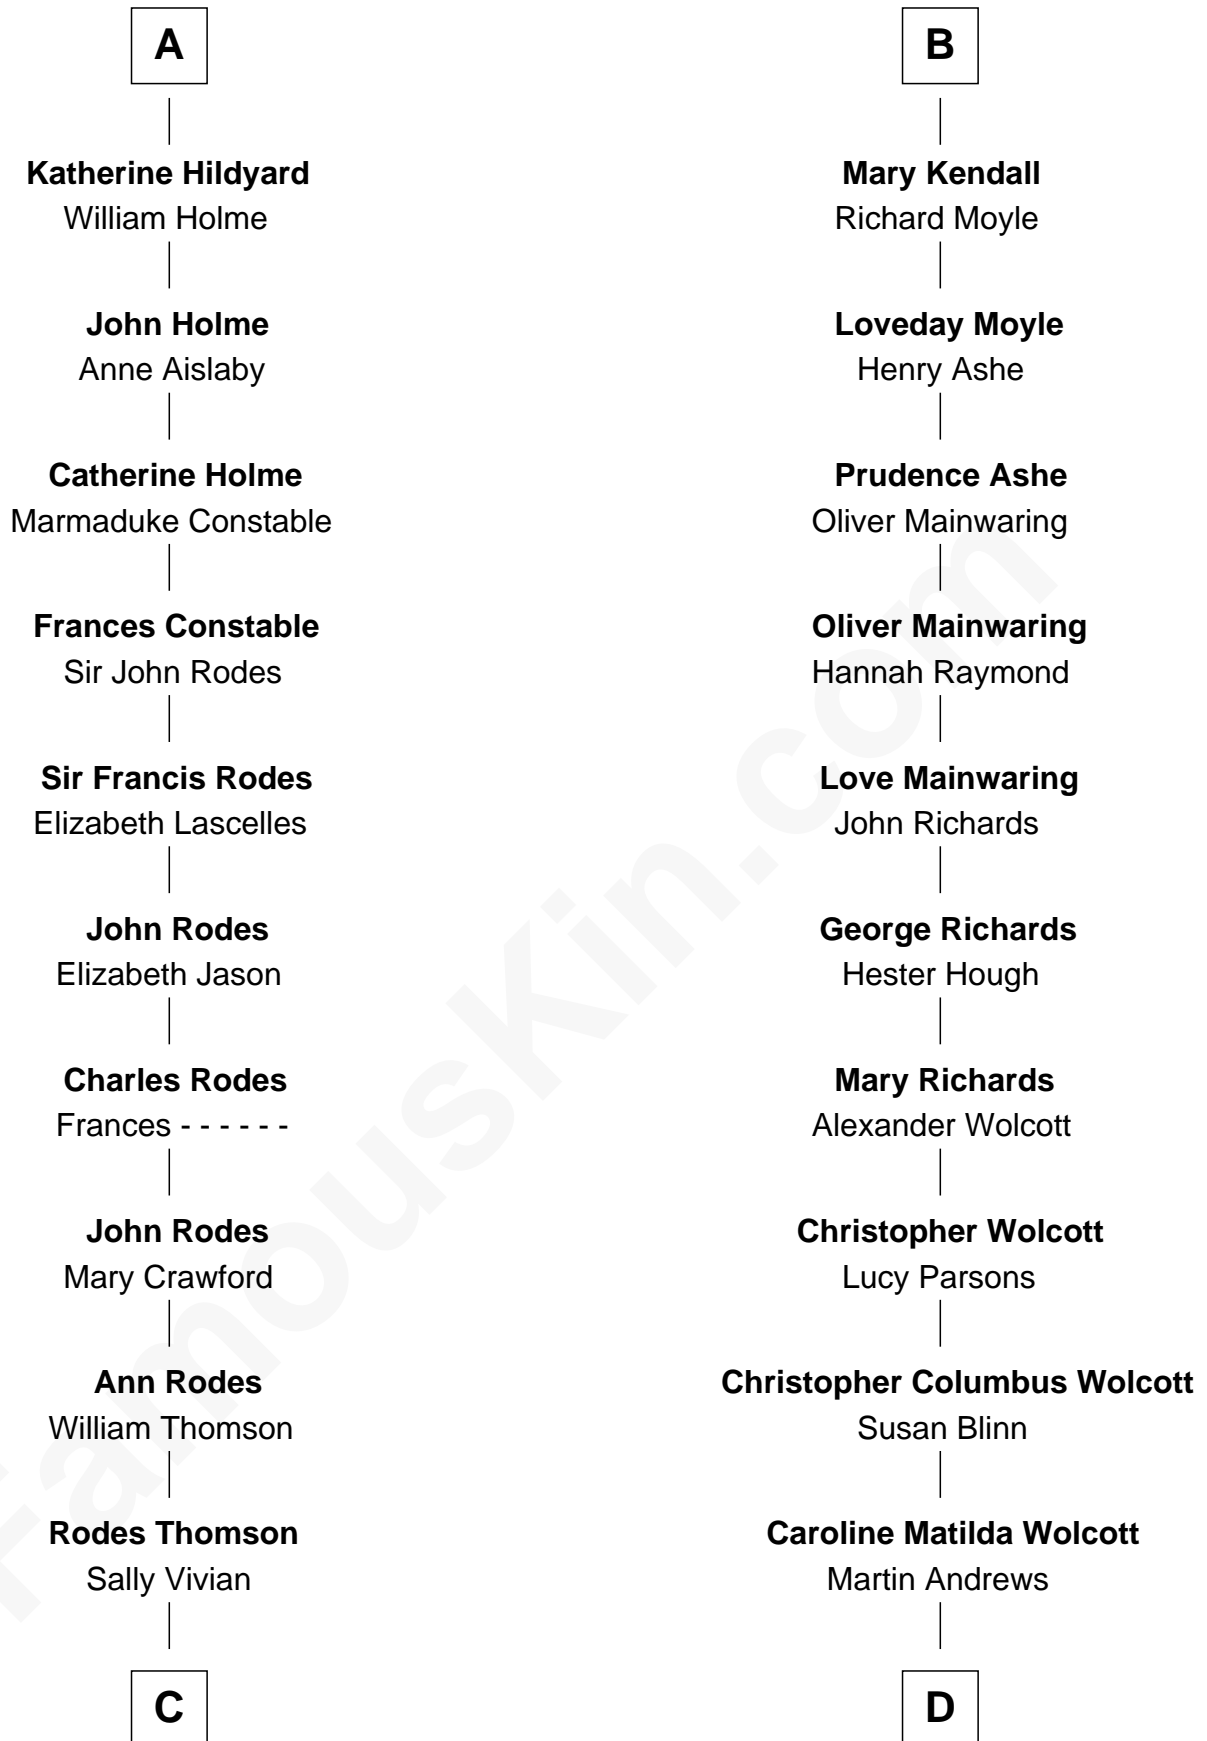

FamousKin.com
Relationship Chart of
Melvyn Douglas
Movie Actor

18th cousin 3 times removed of
Buckminster Fuller
Author, Architect, and Inventor

Edward III, King of England
 Philippa of Hainault

C

Nancy Thomson
Thomas Johnson Garrett

Sophia Garrett
Erskine Douglas

Emma Jane Douglas
Col. George Taliaferro Shackelford

Lena Priscilla Shackelford
Edouard Gregory Hesselberg

Melvyn Douglas
Movie Actor

D

Caroline Wolcott Andrews
Richard Buckminster Fuller