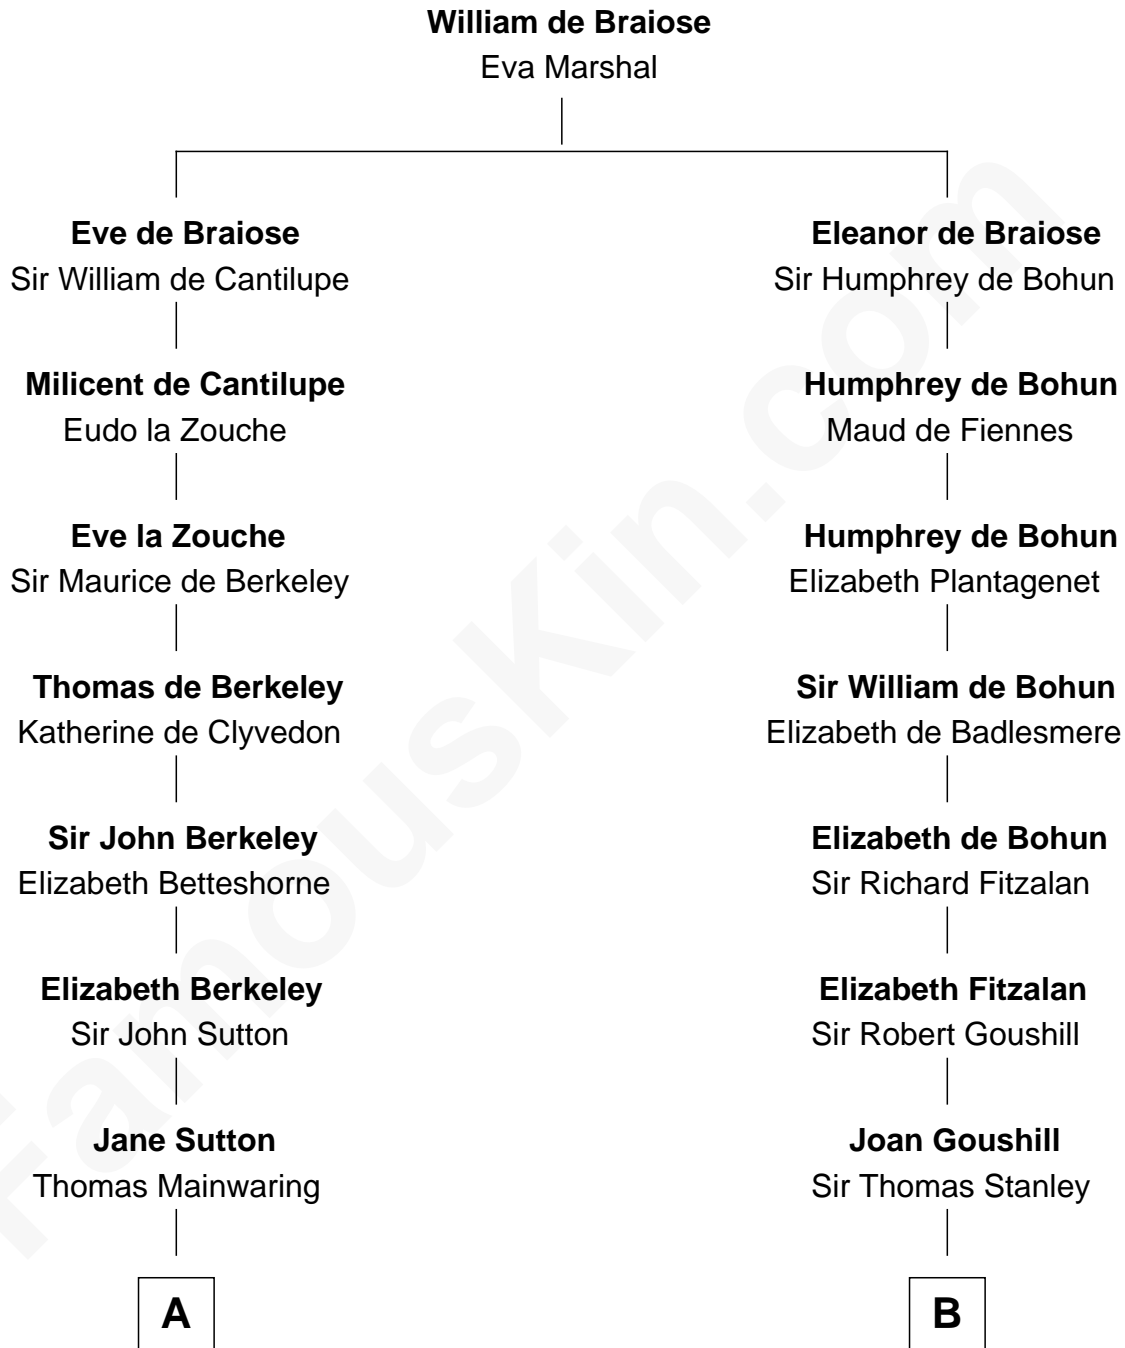

FamousKin.com
Relationship Chart of
Melvyn Douglas
Movie Actor

19th cousin 2 times removed of
Buckminster Fuller
Author, Architect, and Inventor

C

Emma Jane Douglas
Col. George Taliaferro Shackelford

Lena Priscilla Shackelford
Edouard Gregory Hesselberg

Melvyn Douglas
Movie Actor

D

Christopher Wolcott
Lucy Parsons

Christopher Columbus Wolcott
Susan Blinn

Caroline Matilda Wolcott
Martin Andrews

Caroline Wolcott Andrews
Richard Buckminster Fuller

Buckminster Fuller
Author, Architect, and Inventor