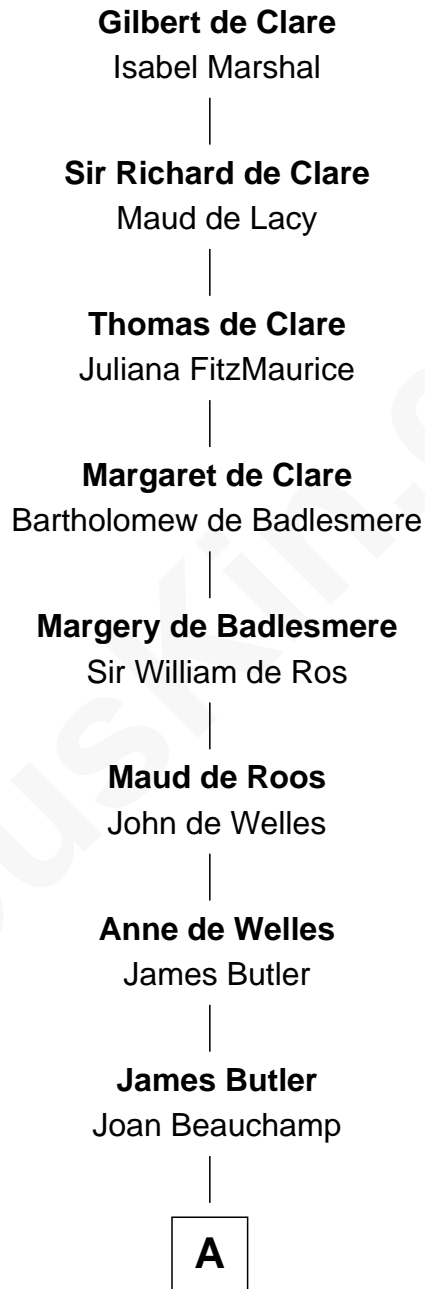

# FamousKin.com Relationship Chart of

**Melvyn Douglas**

*Movie Actor*

21st Great-grandson of

**Gilbert de Clare**

*Magna Carta Surety*

**A**

**Elizabeth Butler**

John Talbot

**Ann Talbot**

Sir Henry Vernon

**Elizabeth Vernon**

Sir Robert Corbet

**Dorothy Corbet**

Sir Richard Mainwaring

**Sir Arthur Mainwaring**

Margaret Mainwaring

**Mary Mainwaring**

Richard Cotton

**Frances Cotton**

George Abell

**Robert Abell**

Joanna - - - - -

**Caleb Abell**

Margaret Post

**Mary Abell**

Richard Douglas

**B**

**B**

William Douglas

Sarah Denison

Richard Douglas