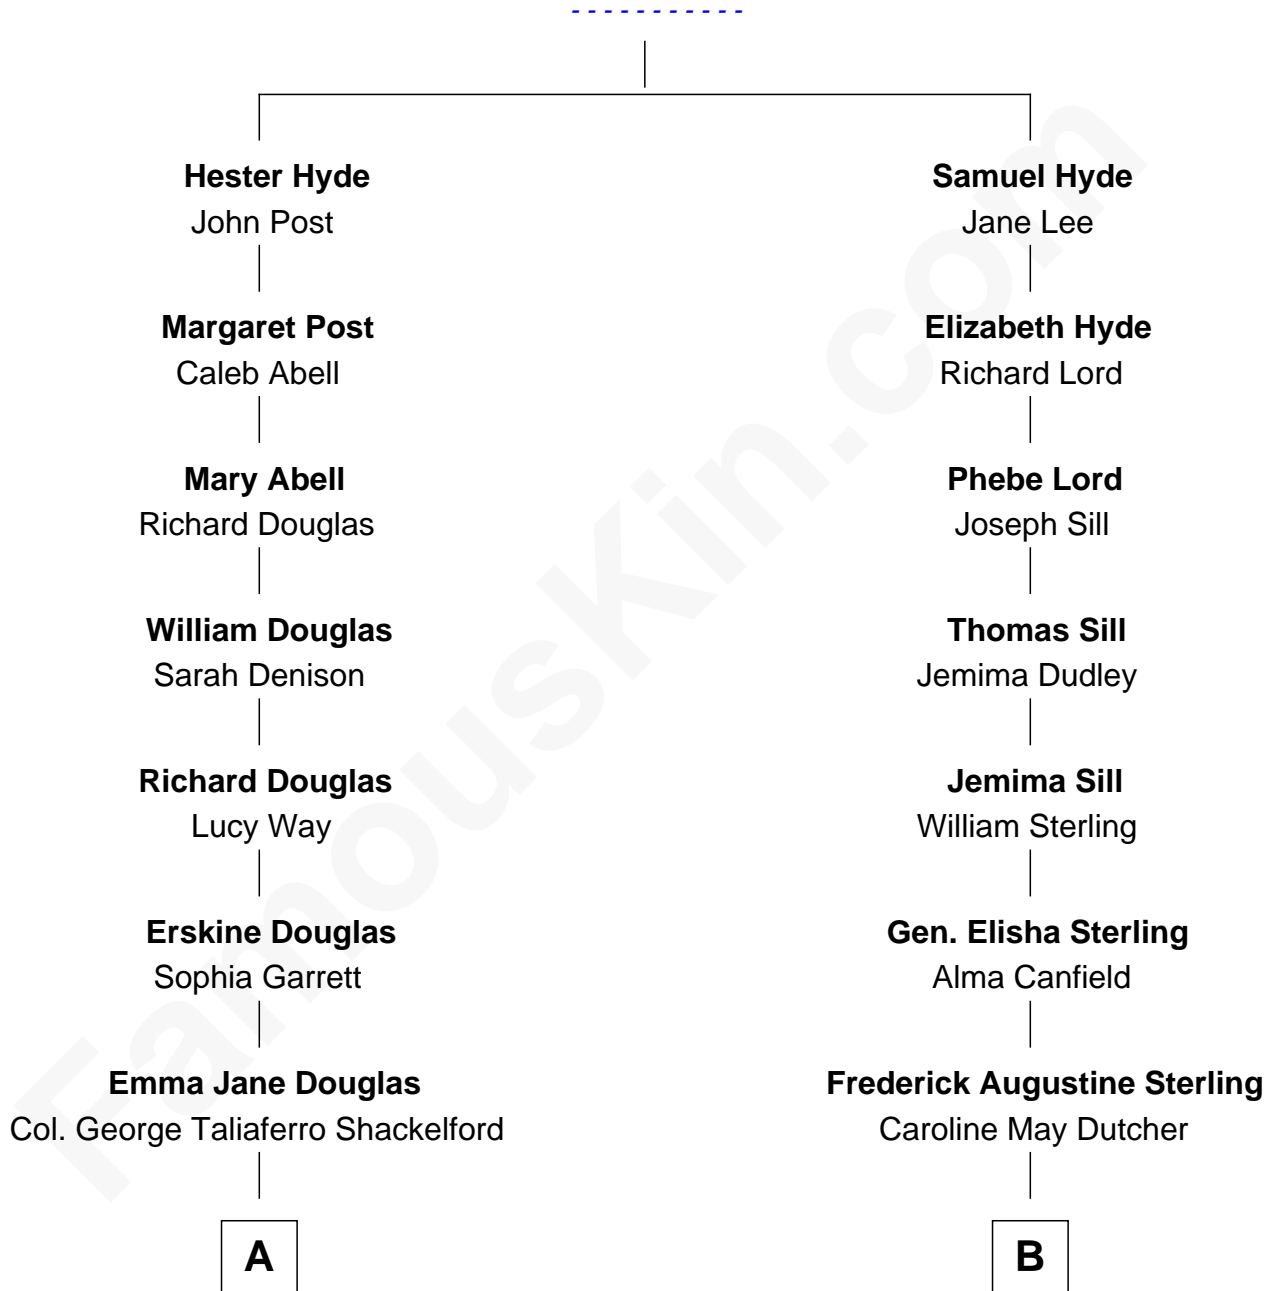

**FamousKin.com**  
**Relationship Chart of**  
**Melvyn Douglas**  
*Movie Actor*

8th cousin 3 times removed of

**Oliver Platt**  
*Movie Actor*

**William Hyde**

**A**

**Lena Priscilla Shackelford**  
Edouard Gregory Hesselberg

**Melvyn Douglas**  
*Movie Actor*

**B**

**Caroline Dutcher Sterling**  
Joseph Hodges Choate

**Joseph Hodges Choate**  
Cora Lyman Oliver

**Helen Choate**  
Geoffrey Platt

**Nicholas Platt**  
Sheila Maynard

**Oliver Platt**  
*Movie Actor*